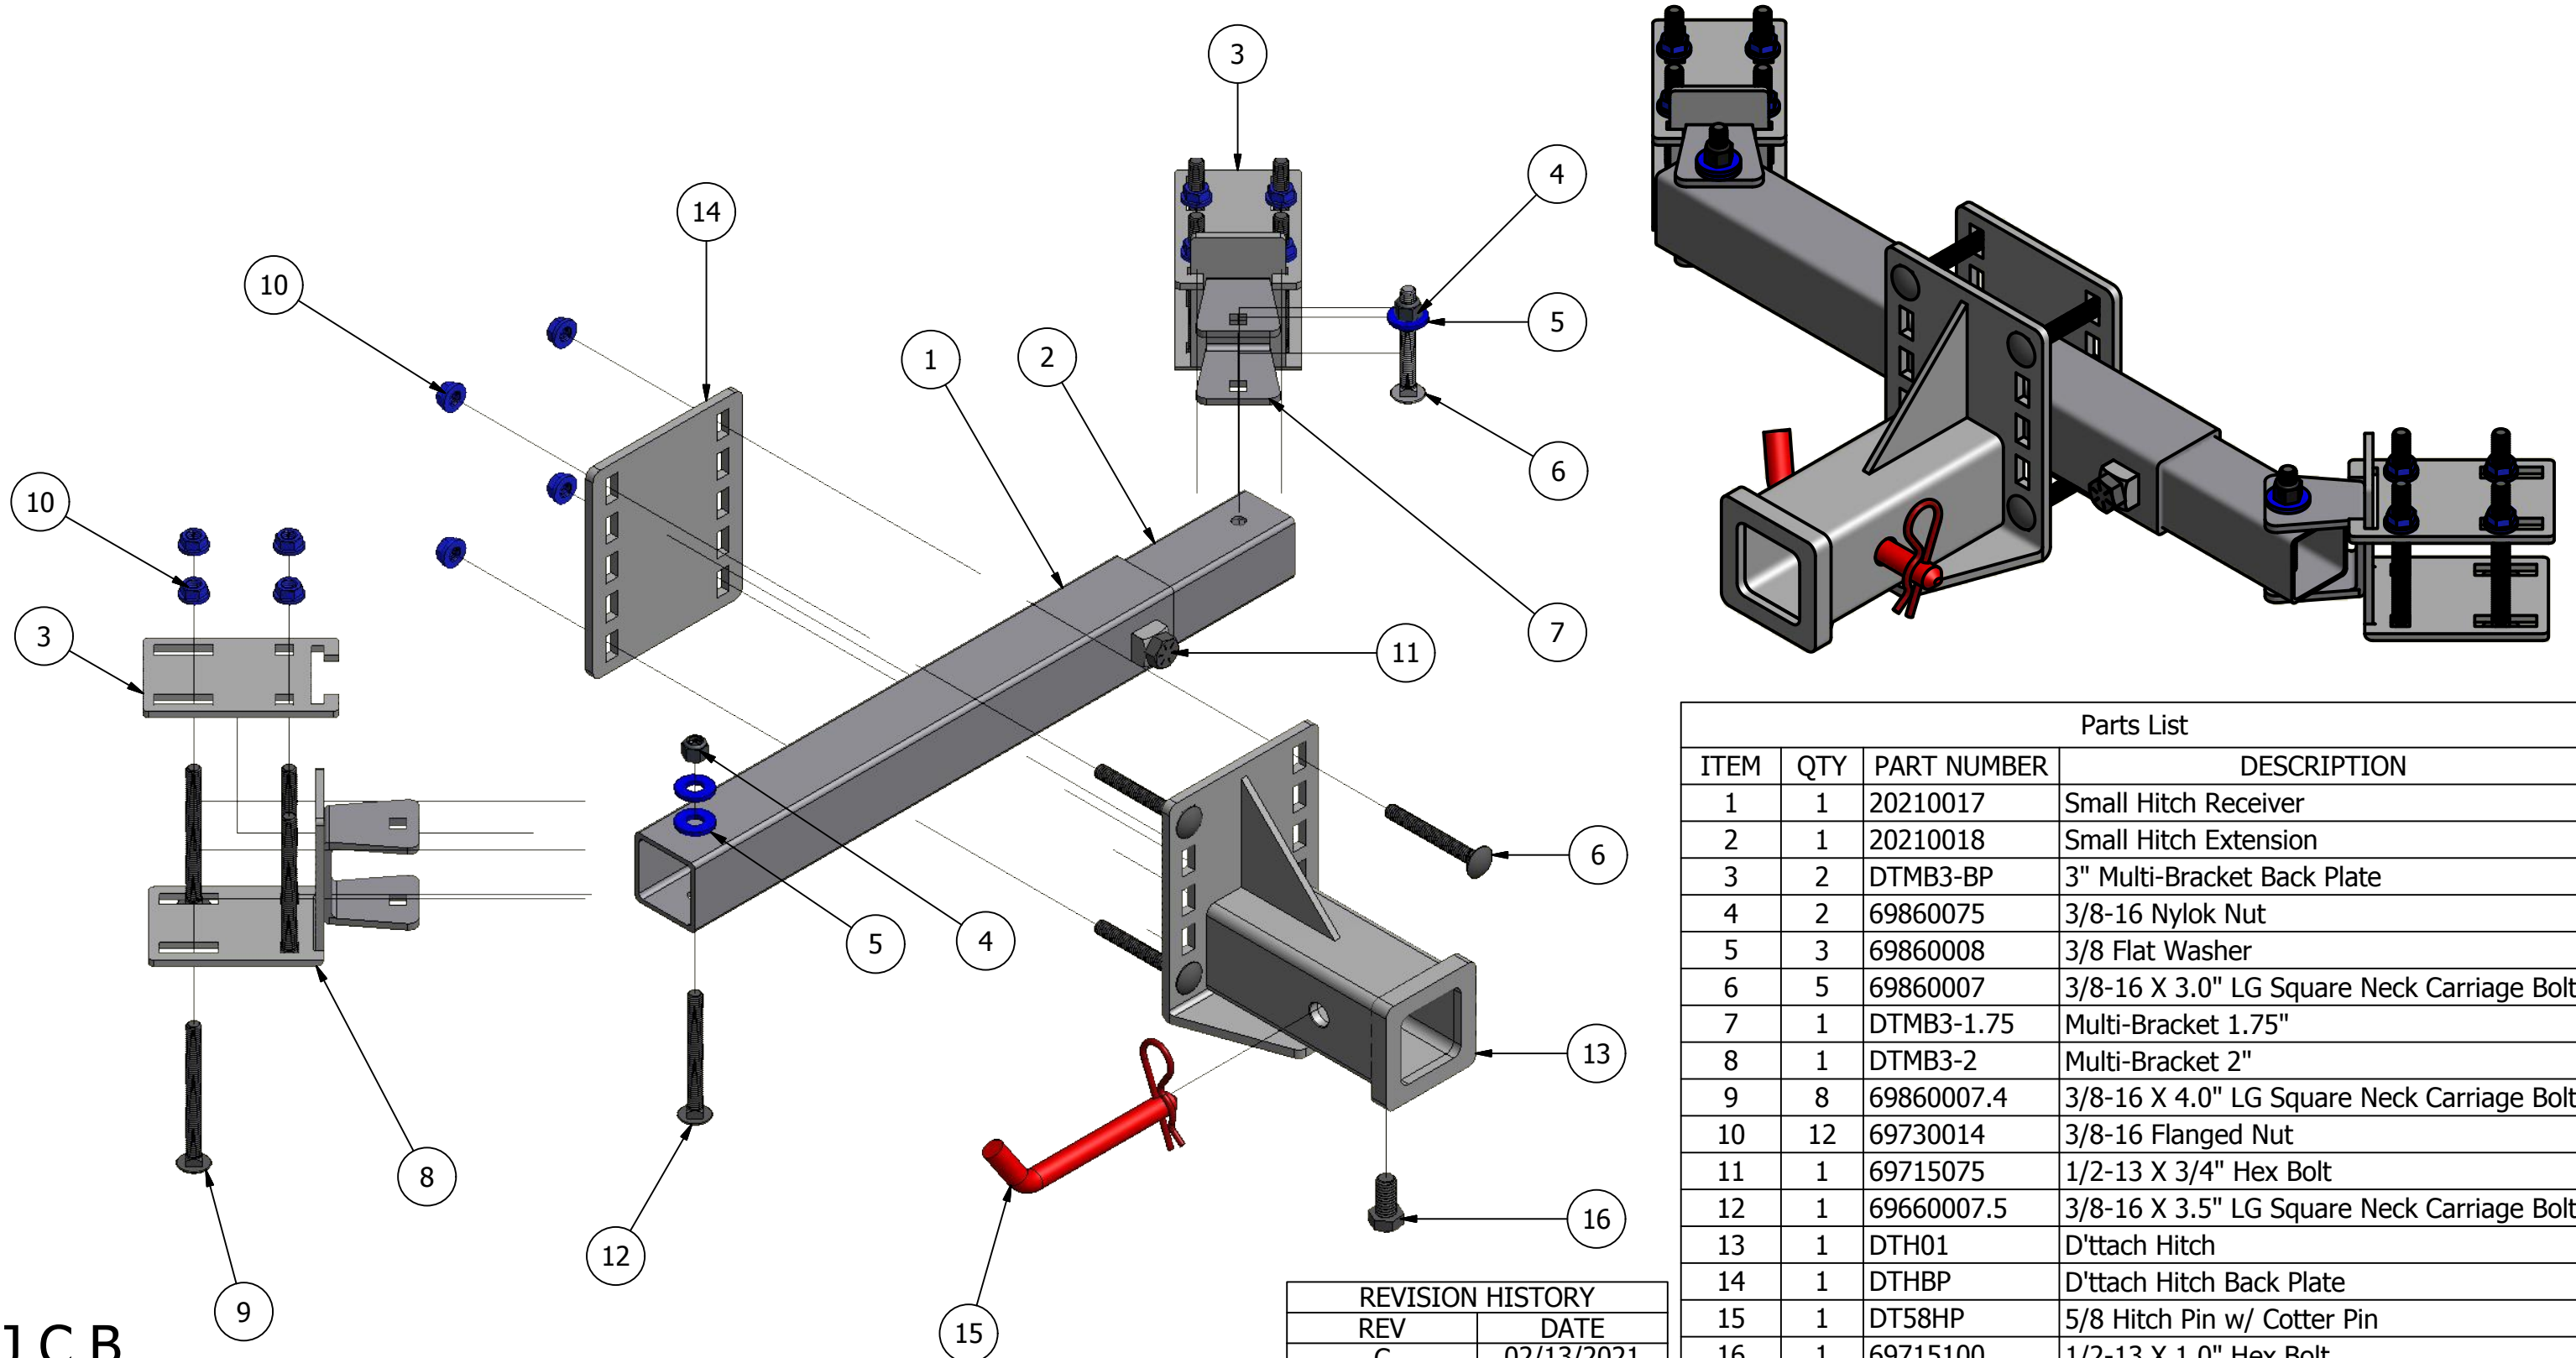

# D'ttach™ DTHSM-UNI

Commercial Mower Hitch & Attachment Series

NOTE: Part Number **DTHSM-UNI** 2020 & Up Small Telescopic Cross Bar Spans 20-26 inches between castor arms with 2 - 3" Multi-Brackets.  
Includes all parts below.

Parts List			
ITEM	QTY	PART NUMBER	DESCRIPTION
1	1	20210017	Small Hitch Receiver
2	1	20210018	Small Hitch Extension
3	2	DTMB3-BP	3" Multi-Bracket Back Plate
4	2	69860075	3/8-16 Nylok Nut
5	3	69860008	3/8 Flat Washer
6	5	69860007	3/8-16 X 3.0" LG Square Neck Carriage Bolt
7	1	DTMB3-1.75	Multi-Bracket 1.75"
8	1	DTMB3-2	Multi-Bracket 2"
9	8	69860007.4	3/8-16 X 4.0" LG Square Neck Carriage Bolt
10	12	69730014	3/8-16 Flanged Nut
11	1	69715075	1/2-13 X 3/4" Hex Bolt
12	1	69660007.5	3/8-16 X 3.5" LG Square Neck Carriage Bolt
13	1	DTH01	D'ttach Hitch
14	1	DTHBP	D'ttach Hitch Back Plate
15	1	DT58HP	5/8 Hitch Pin w/ Cotter Pin
16	1	69715100	1/2-13 X 1.0" Hex Bolt