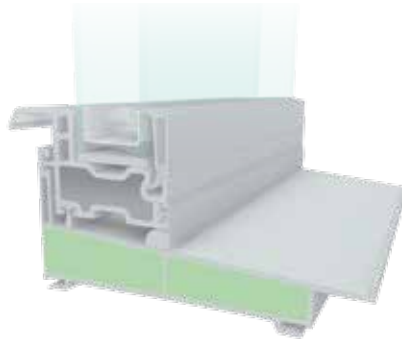

Screen Options*

**BetterVUE®
Screen Mesh**
Better Insect Screen
• 10% Better Insect Protection
• 20% Better Airflow
• 20% Clearer View

**Standard
Screen Mesh**
• Sight more obstructed
• Less Airflow than UltraVUE & BetterVUE Screens
• Proven and Reliable
**Also available in Pet Screen*

GLIDER

Ask How!

Solid fusion welded vinyl frame and sash for strong, seamless corners. Corners not compromised with knock outs or gaps.

Balance System sash operates easily, quietly and never slips.

Both sash tilt inside the home for easy cleaning. Recessed tilt latches operate easily.

Sash limit locks allow secure partial opening.

Heavy duty sash locks with cam action lock and keeper for secure, air tight lock.

Insulated glass optimizes thermal performance and reduces condensation.

Full, continuous over and under interlock at meeting rails reduces air infiltration and condensation. Many competitors notch out interlock at sash lock, which sacrifices the seal.

Heavy duty weather stripping.

Extruded lift rails are part of sash extrusion, not added later.

Fiberglass mesh half screen with aluminum frame
Optional full screen and/or aluminum mesh.

Sloped one piece sill is designed for positive water drain-off. There are no "weep holes" to plug up, as in many competitors' windows.