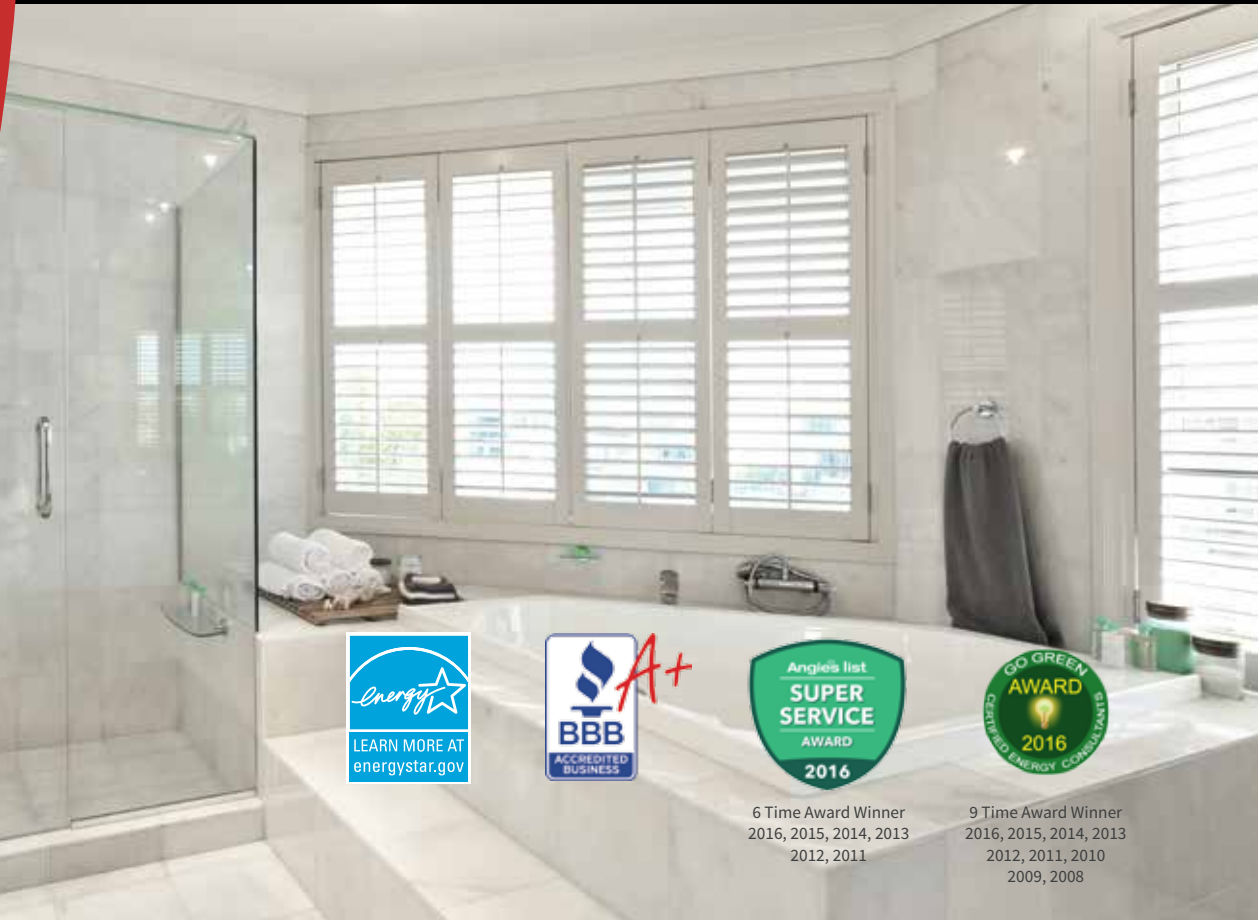

FactoryDirect

SEM-RMS
3000

8888 Keystone Crossing, Suite 1300
Indianapolis, IN 46240
www.FactoryDirect4Homes.com

• OFFICE •
317-228-3300

• TOLL FREE •
800-380-4522

6 Time Award Winner
2016, 2015, 2014, 2013
2012, 2011

9 Time Award Winner
2016, 2015, 2014, 2013
2012, 2011, 2010
2009, 2008