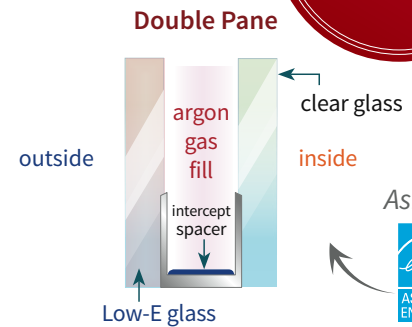

Screen Options*

**BetterVUE®
Screen Mesh**
Better Insect Screen
• 10% Better Insect Protection
• 20% Better Airflow
• 20% Clearer View

**Standard
Screen Mesh**
• Sight more obstructed
• Less Airflow than UltraVUE & BetterVUE Screens
• Proven and Reliable
**Also available in Pet Screen*

GLIDER

Ask How!

Solid fusion welded vinyl frame and sash for strong, seamless corners. Corners not compromised with knock outs or gaps.

Balance System sash operates easily, quietly and never slips.

Both sash tilt inside the home for easy cleaning. Recessed tilt latches operate easily.

Sash limit locks allow secure partial opening.

Heavy duty sash locks with cam action lock and keeper for secure, air tight lock.

Insulated glass optimizes thermal performance and reduces condensation.

Full, continuous over and under interlock at meeting rails reduces air infiltration and condensation. Many competitors notch out interlock at sash lock, which sacrifices the seal.

Heavy duty weather stripping.

Extruded lift rails are part of sash extrusion, not added later.

Fiberglass mesh half screen with aluminum frame
Optional full screen and/or aluminum mesh.

Sloped one piece sill is designed for positive water drain-off. There are no "weep holes" to plug up, as in many competitors' windows.