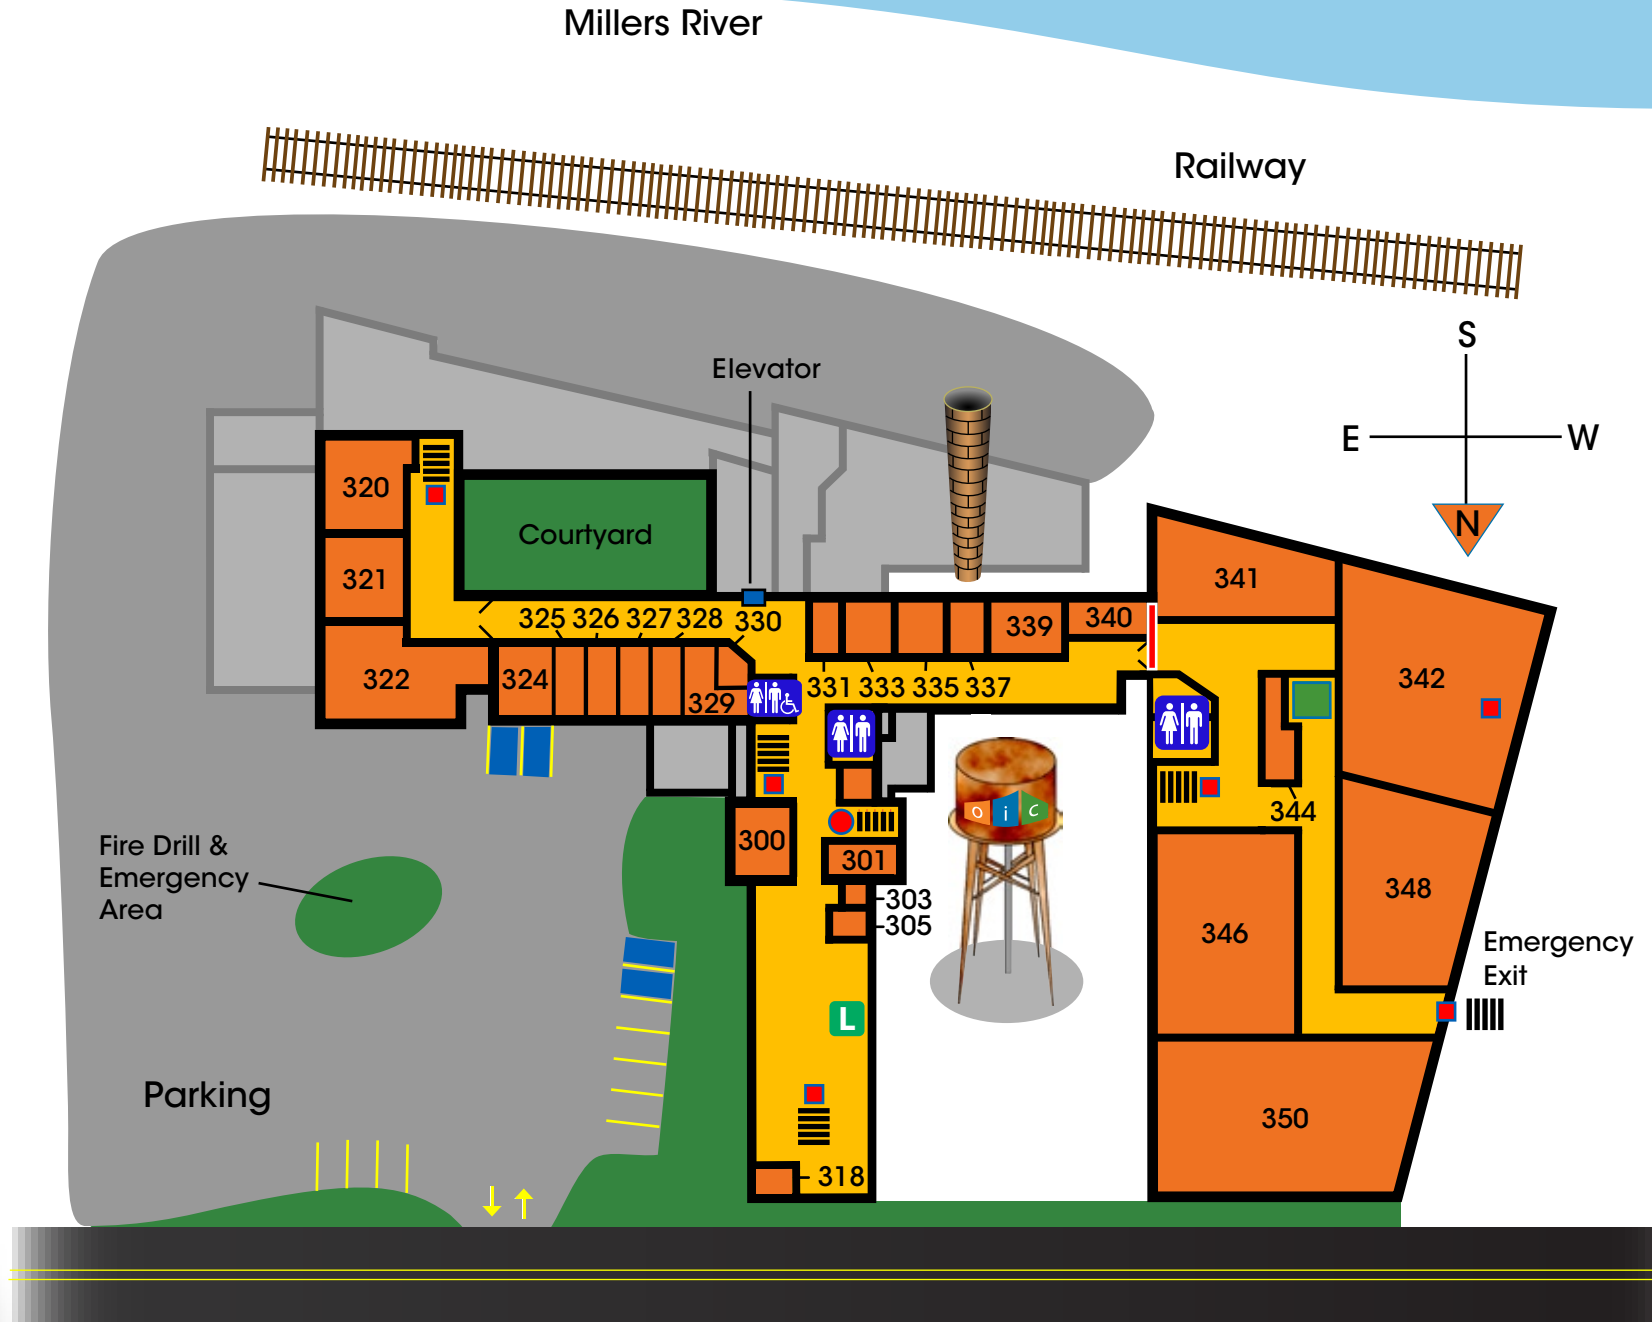

Third Floor

Legend

-  Main Entrance
-  Entrances/Exits
-  Common Areas
-  Elevator
-  Stairs
-  Restrooms
-  Handicap Restroom
-  Fire Wall & Door
-  Goldman Conservation Library
-  Freight Elevator

131 West Main Street

ORANGE INNOVATION CENTER