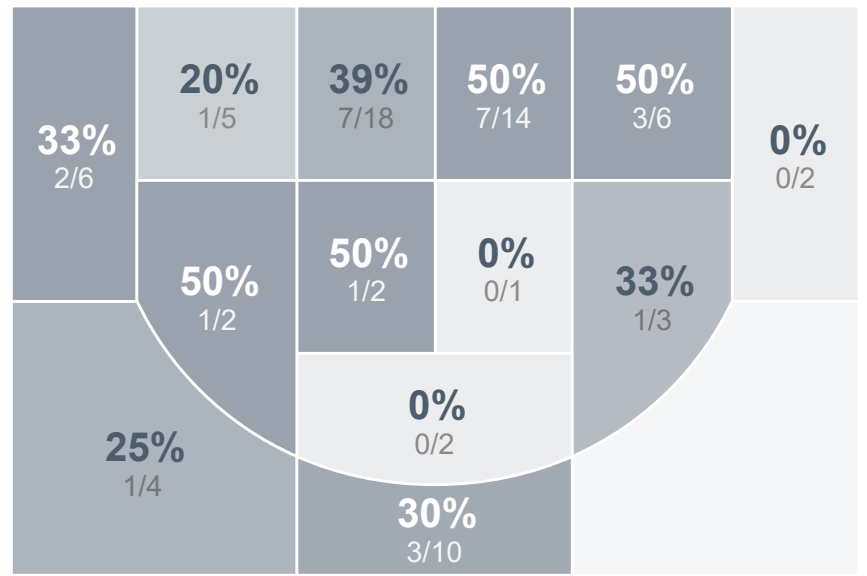

LEGACY GIRLS VARSITY