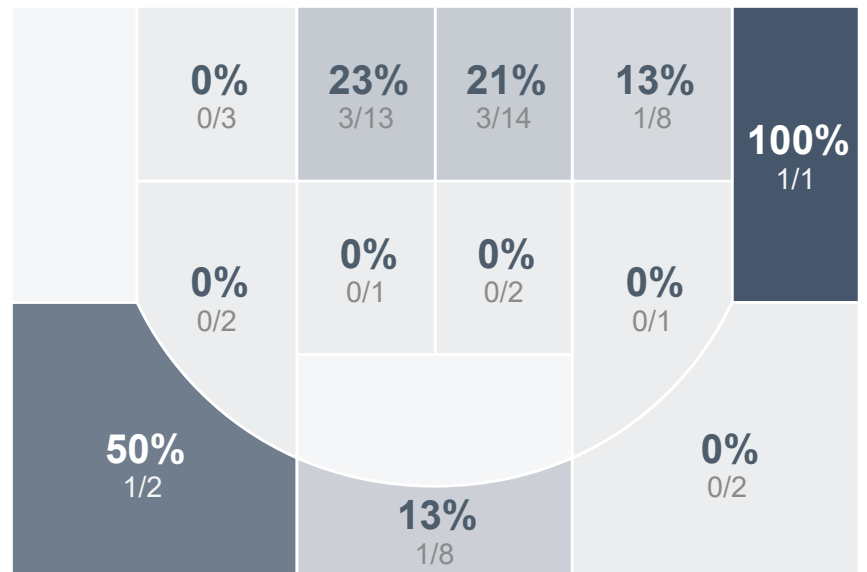

Turtle Mountain High School