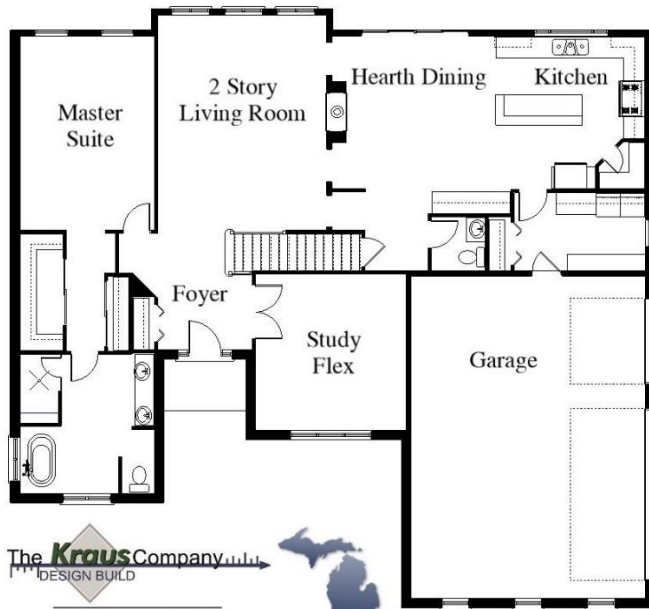

Your Land Your Style Your Home Your Way
Design + Build = Your Best Value

The **Kraus** Company
DESIGN BUILD
248-972-5549

We Welcome Your Changes
to ALL of Our Plans

Somerset IV FE
3050 Sq.Ft.

Copyright © 2018 Kraus Design
All Rights Reserved

Setting the New Standard

Your Land Your Style Your Home Your Way

Design + Build = Your Best Value

We Welcome Your Changes
to All of Our Plans

Somerset IV SE
3000 Sq.Ft.

Copyright © 2018 Kraus Design
All Rights Reserved

The **Kraus** Company
DESIGN BUILD

248-972-5549

Setting the New Standard