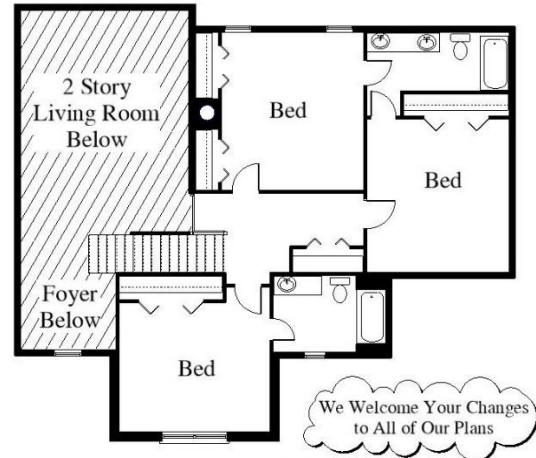

Your Land Your Style Your Home Your Way
Design + Build = Your Best Value

The **Kraus** Company
DESIGN BUILD
248-972-5549

We Welcome Your Changes
to ALL of Our Plans

Somerset IV FE
3050 Sq.Ft.

Copyright © 2018 Kraus Design
All Rights Reserved

Setting the New Standard

Your Land Your Style Your Home Your Way

Design + Build = Your Best Value

We Welcome Your Changes
to All of Our Plans

Somerset IV SE
3000 Sq.Ft.

Copyright © 2018 Kraus Design
All Rights Reserved