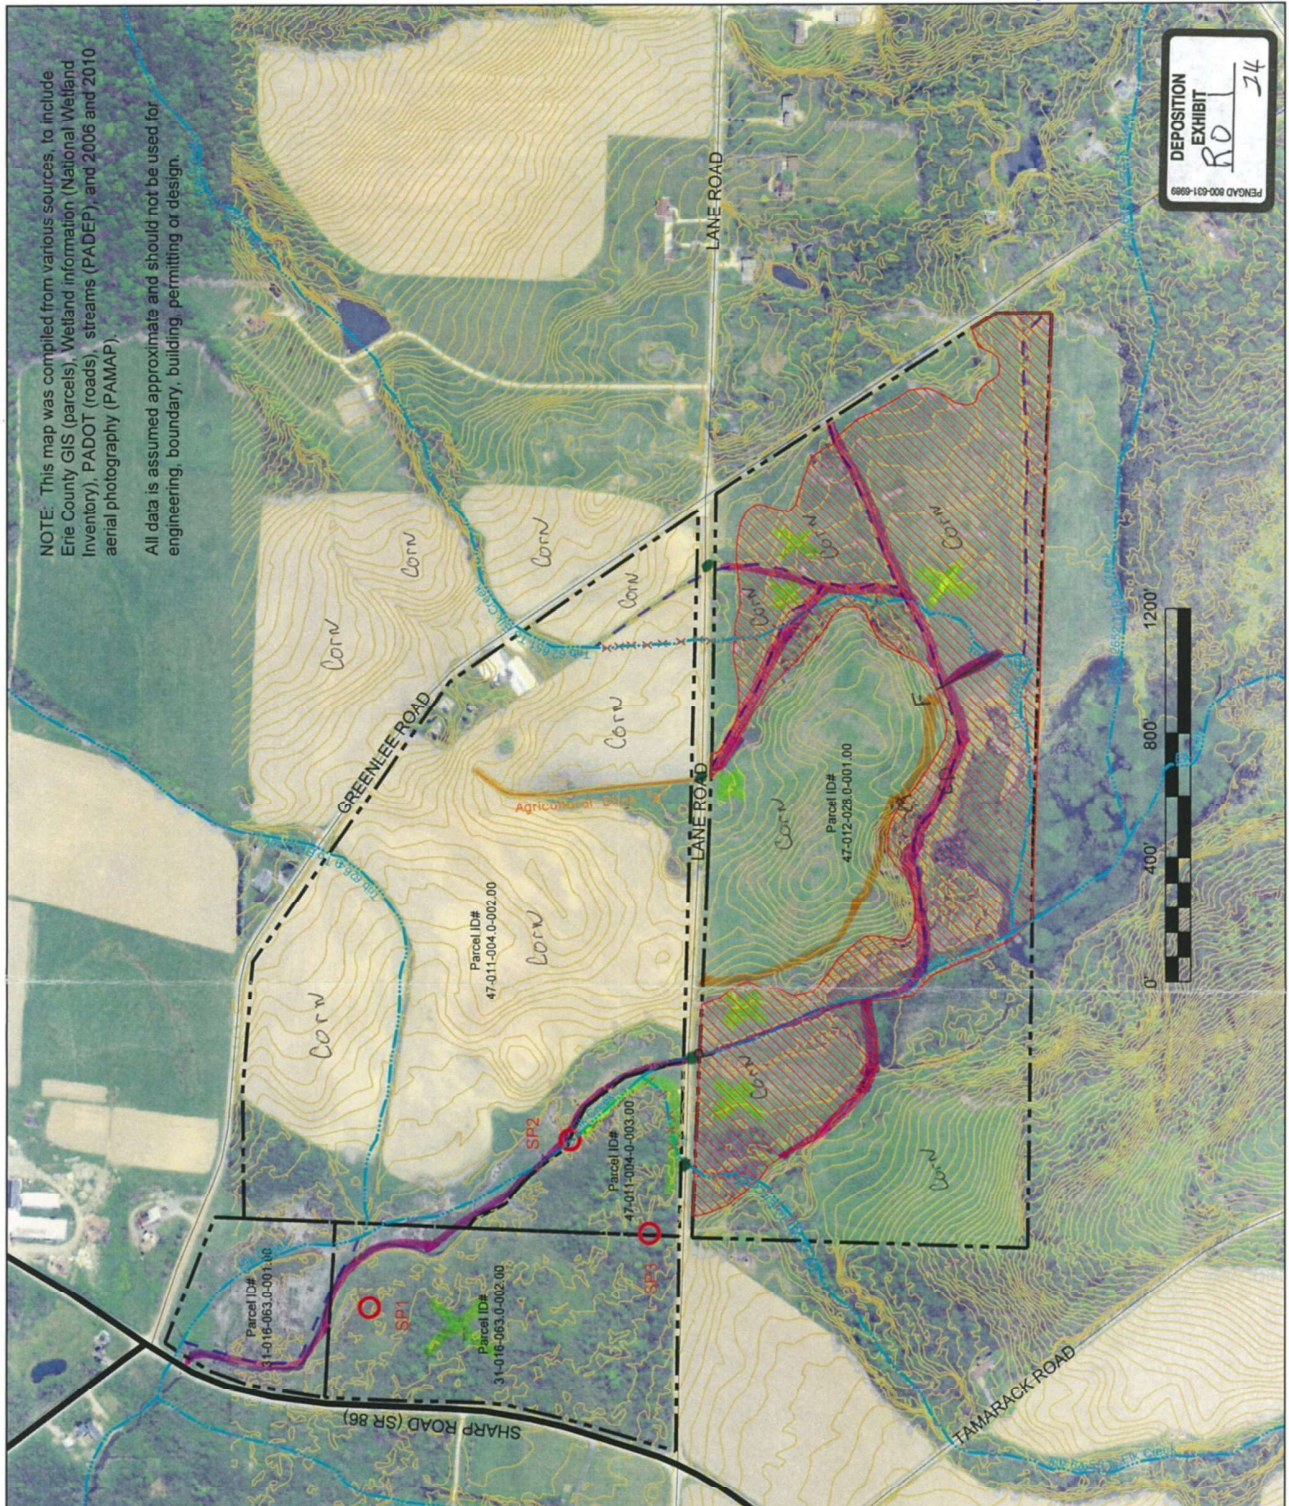

NOTE: This map was compiled from various sources, to include Erie County GIS (parcels), Wetland Information (National Wetland Inventory), PADOT (roads), streams (PADEP), and 2006 and 2010 aerial photography (PAMAP).

All data is assumed approximate and should not be used for engineering, boundary, building, permitting or design.

DEPOSITION  
EXHIBIT  
R01  
24

www.legendare.com file: 7113  
**EXHIBIT**  
66

<b>ROBERT BRACE &amp; SONS, INC.</b>	
Waterford & McKean Townships, Erie County, PA	
<b>ENCLOSURE 1</b>	
	Approximate Consent Decree Area
	Streams by PADEP (1998) (red "X") shows areas changed
	Wetland Sample Points
	Streams (Current)