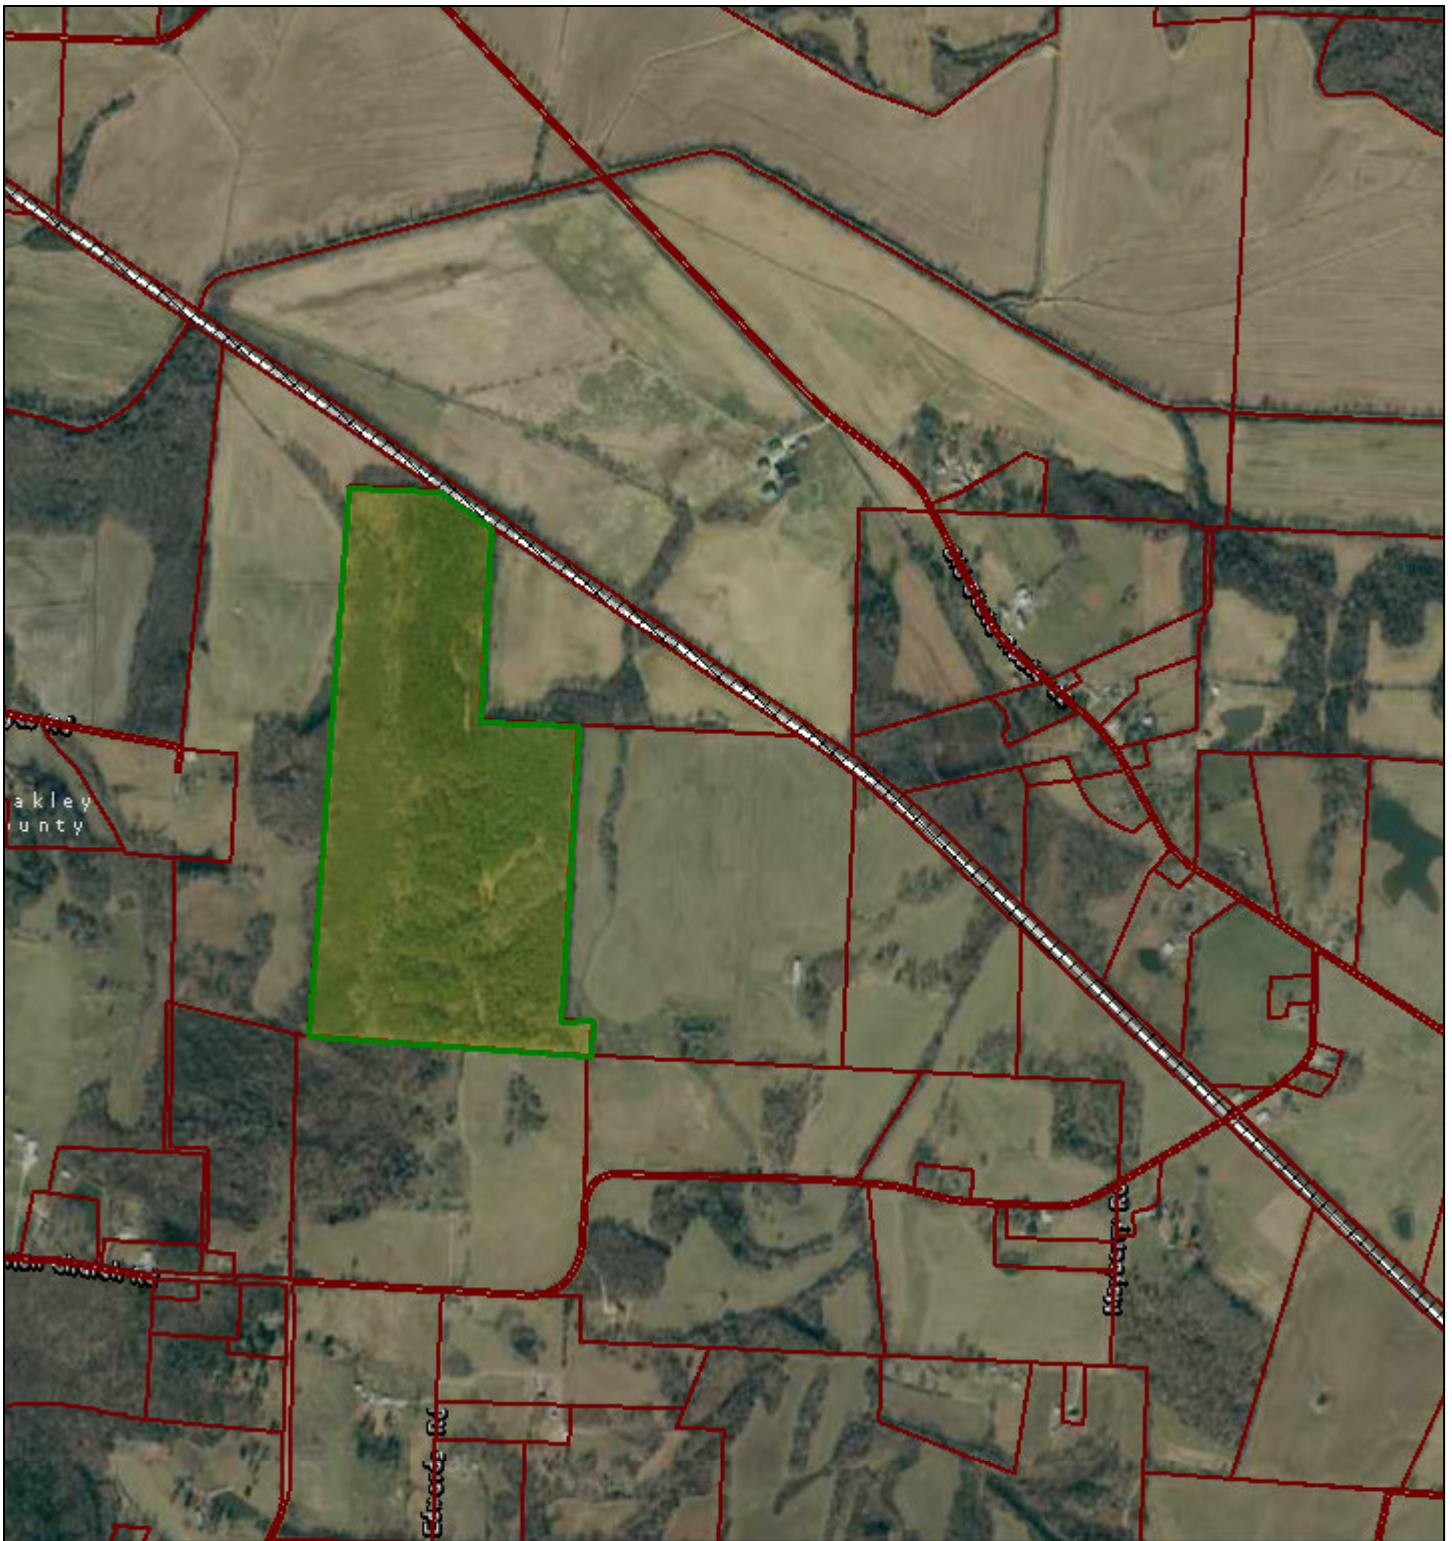

Weakley County - Parcel: 160 005.00

February 16, 2016