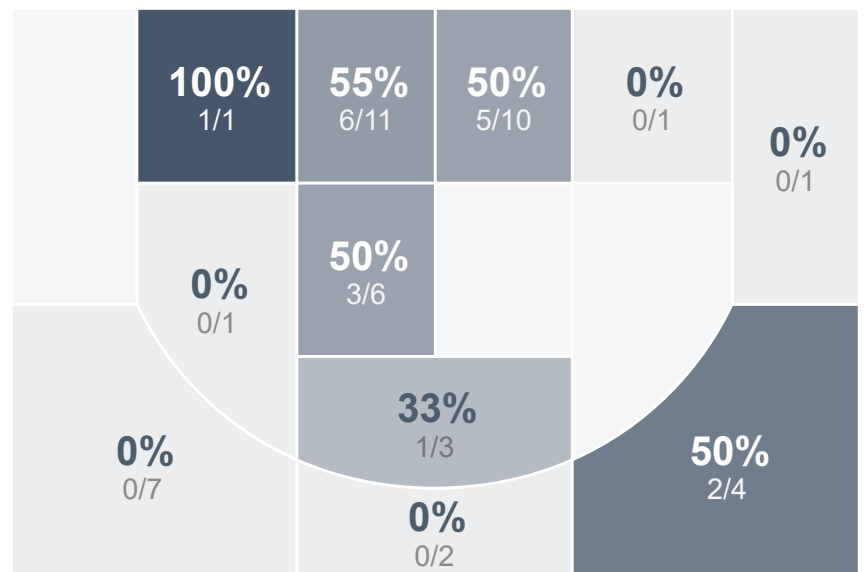

Dickinson High School