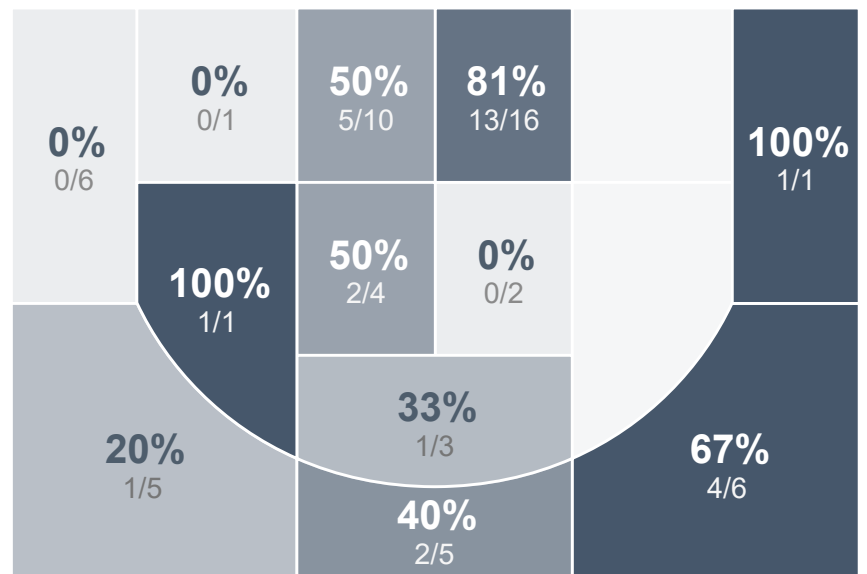

LEGACY GIRLS VARSITY