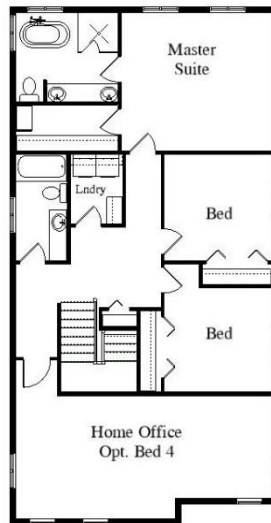

Your Land Your Style Your Home Your Way
Design + Build = Your Best Value

www.krausbuild.com

In Town 4012 FE II
2250 Sq. Ft.

Copyright © 2021 Kraus Design Build
All Rights Reserved

The **Kraus** Company
DESIGN BUILD

248-972-5549

Setting the New Standard

Your Land Your Style Your Home Your Way

Design + Build = Your Best Value

In Town 4012 FE I
2250 Sq. Ft.

Copyright © 2021 Kraus Design Build
All Rights Reserved

The **Kraus** Company, LLC
DESIGN BUILD