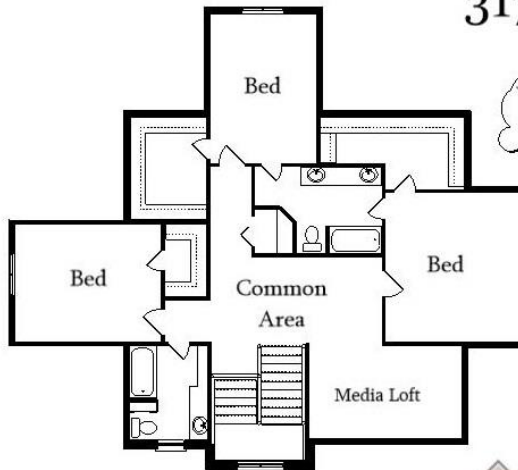

Your Land Your Style Your Home Your Way
Design + Build = Your Best Value

The Springfield Hip Modern
3170 Sq.Ft.

We Welcome Your Changes
to All of Our Plans

The **Kraus** Company
DESIGN BUILD

248-972-5549

Setting the New Standard Since 1987