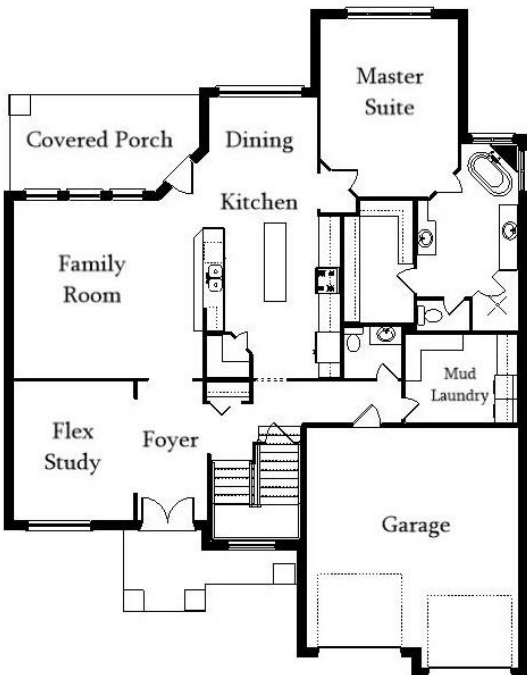

Your Land Your Style Your Home Your Way
Design + Build = Your Best Value

The Springfield Hip Modern
3170 Sq.Ft.

We Welcome Your Changes
to All of Our Plans

The **Kraus** Company
DESIGN BUILD

248-972-5549

Setting the New Standard Since 1987