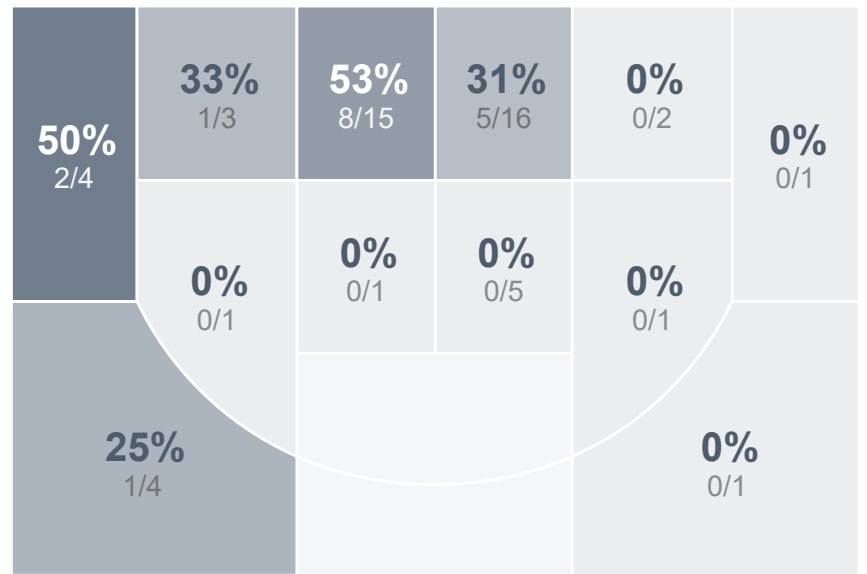

Varsity Boys Basketball