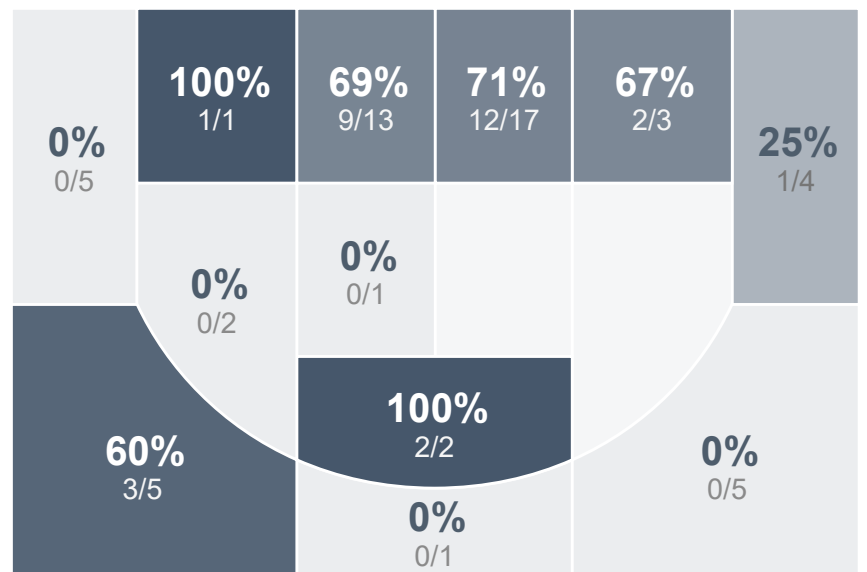

Turtle Mountain