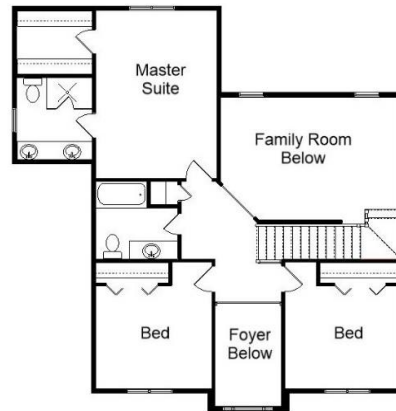

Your Land Your Style Your Home Your Way

Design + Build = Your Best Value

Affordable Value Lifestyle Design Series

The **Kraus** Company
DESIGN BUILD

248-972-5549

Charleston V 1920 Sq.Ft.

Copyright © 2020 Kraus Design
All Rights Reserved