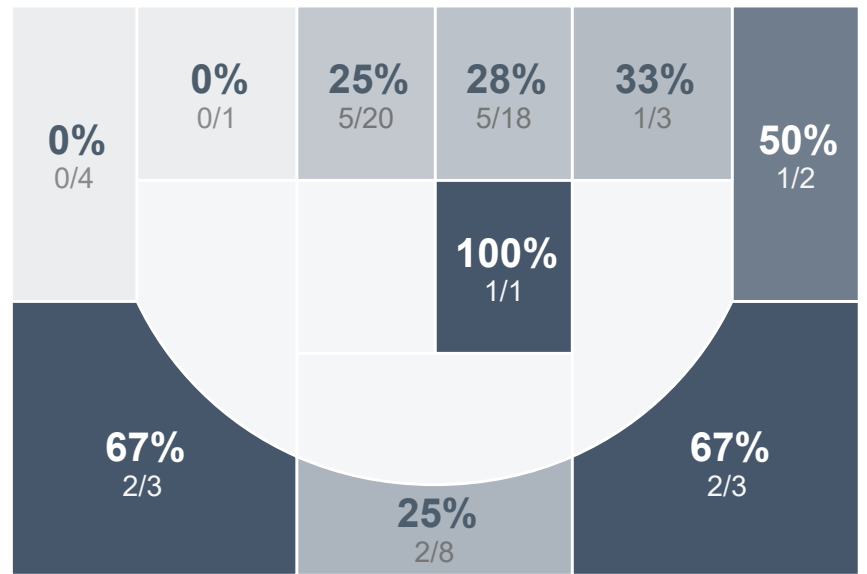

Girls' Varsity Basketball