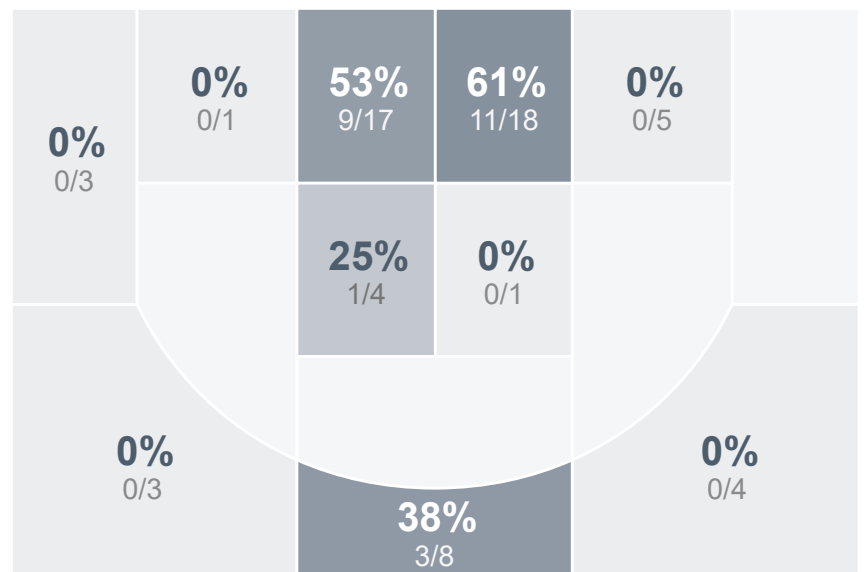

Box Score Report

WHS vs Watford City - Jan 17, 2023 - L 56-65

Period Stats

Team	1	2	Final
WHS	29	27	56
WCHS	41	24	65

Run Graph

Team Stats

	WHS	WCHS
Field Goal %	30.2%	37.5%
Effective Field Goal %	35.7%	39.8%
2FG Made/Attempted	12/43	21/46
2FG%	27.9%	45.7%
3FG Made/Attempted	7/20	3/18
3FG%	35.0%	16.7%
FT Made/Attempted	11/18	14/24
Free Throw Percentage	61.1%	58.3%
Points Per Possession	0.71	0.79
Transition Points	5	8
Points Off Turnovers	17	18
Second Chance Points	10	9
Points in the Paint	22	42
Offensive Rebounds	17	12
Defense Rebounds	33	30
Assists	8	6
Deflections	8	13
Steals	11	12
Blocks	0	3
Turnovers	24	19
Personal Fouls	24	12
Charges Taken	0	0

Girls' Varsity Basketball

Watford City High School

Girls' Varsity Basketball's Player Stats

Name	Pts	FG	3FG	FT	+/-	MINS	OREB	DREB	AST	DEFL	STL	BLK	TO	FOUL	CHG
#1 Kierra Slagle	6	2/11	1/4	1/2	- 7	17	2	1	0	0	0	0	1	2	0
#3 Micah Fleck	9	3/4	1/1	2/3	- 4	17	0	2	1	2	0	0	6	4	0
! #4 Unknown Athlete	4	1/5	1/4	1/2	- 6	19	0	1	1	1	1	0	2	1	0
#11 Allison Wilcox	0	0/4	0/1	0/0	- 4	16	1	1	3	0	0	0	2	3	0
#13 Mariska Amoo-Gottfried	0	0/1	0/0	0/0	+ 3	4	0	0	0	0	1	0	0	2	0
#14 Emma Shockley	6	2/9	2/5	0/0	- 5	20	0	3	2	0	3	0	5	2	0
#15 Kendra Hall	15	5/13	0/0	5/8	- 9	30	6	9	0	4	0	0	3	4	0
#25 Averi Austreim	2	1/3	0/0	0/0	+ 13	17	1	3	0	1	2	0	1	1	0
#31 Elizabeth Milne	8	3/10	2/5	0/0	- 10	21	1	5	1	0	4	0	2	1	0
#40 Taylor Rath	6	2/3	0/0	2/3	- 16	23	2	3	0	0	0	0	1	2	0
#44 Destiny Brinkley	0	0/0	0/0	0/0	0	1	0	1	0	0	0	0	0	1	0