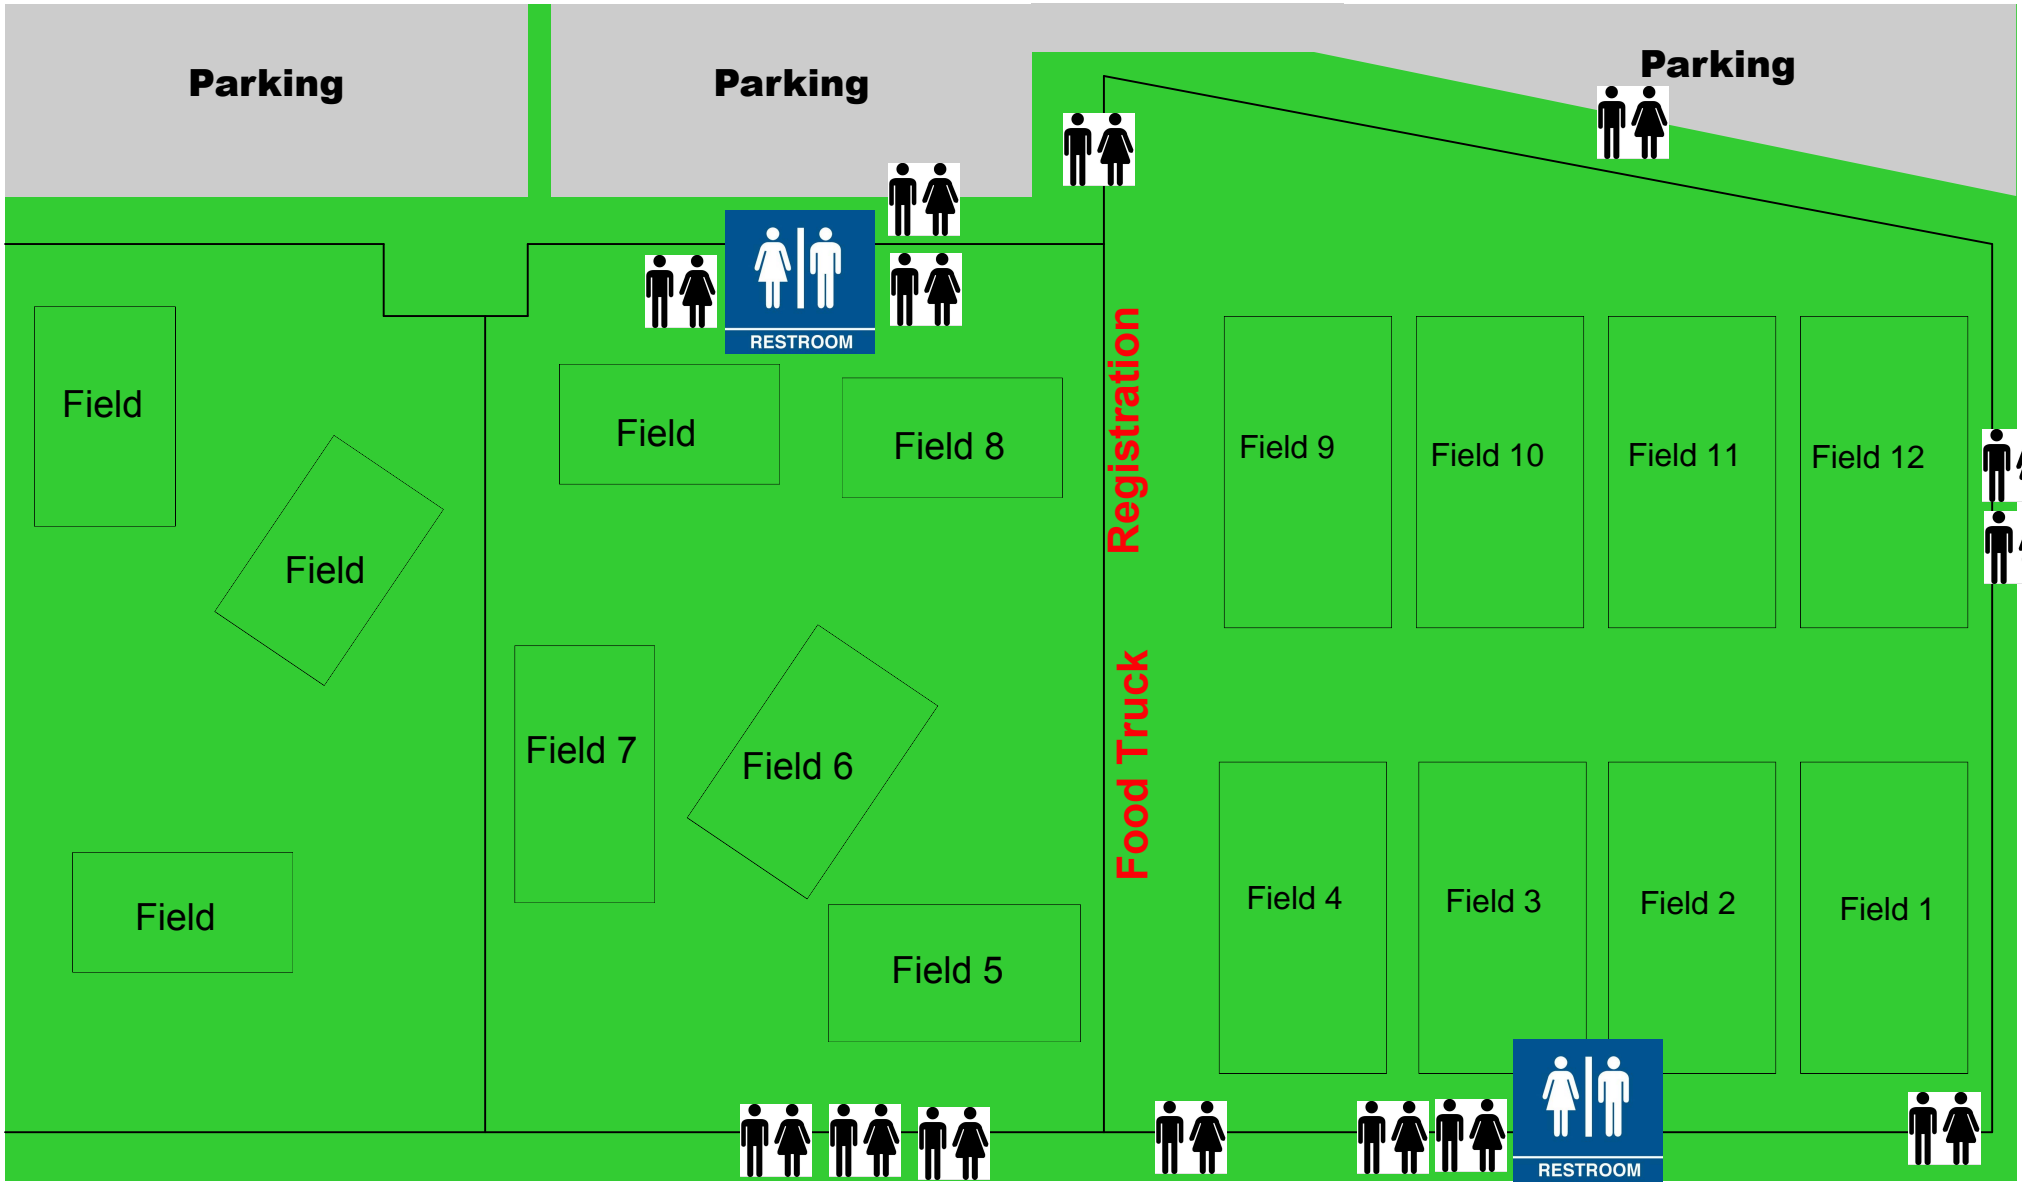

6800 East Russell Rd, Las Vegas, NV

Parking on this side is available

Parking Lot