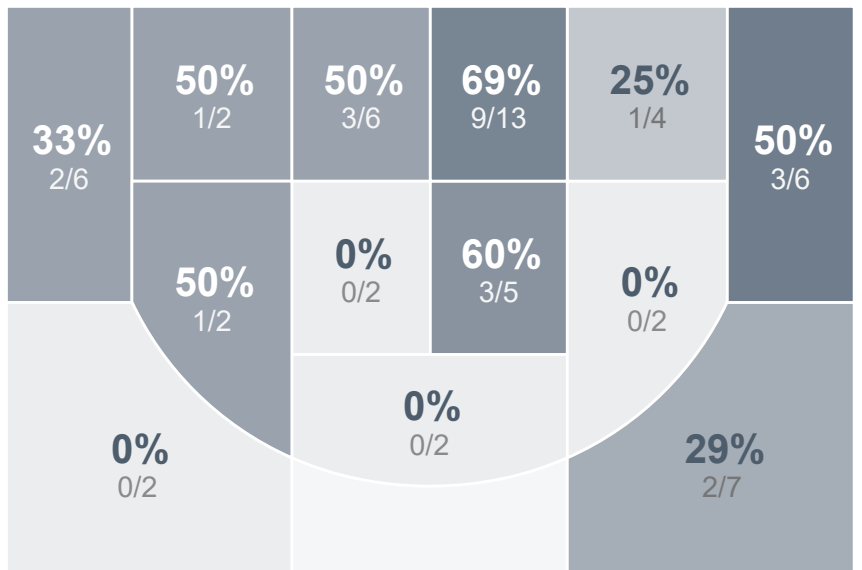

Turtle Mountain High School