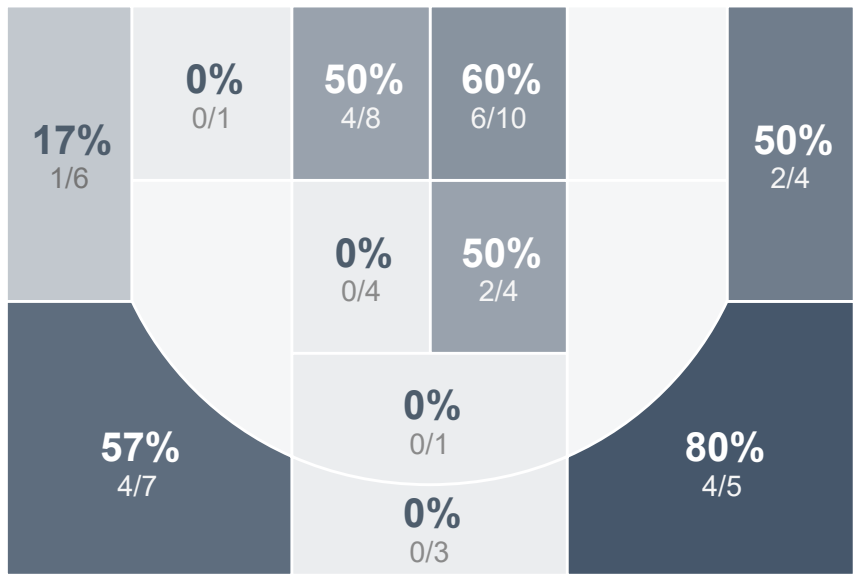

Boys Varsity Basketball