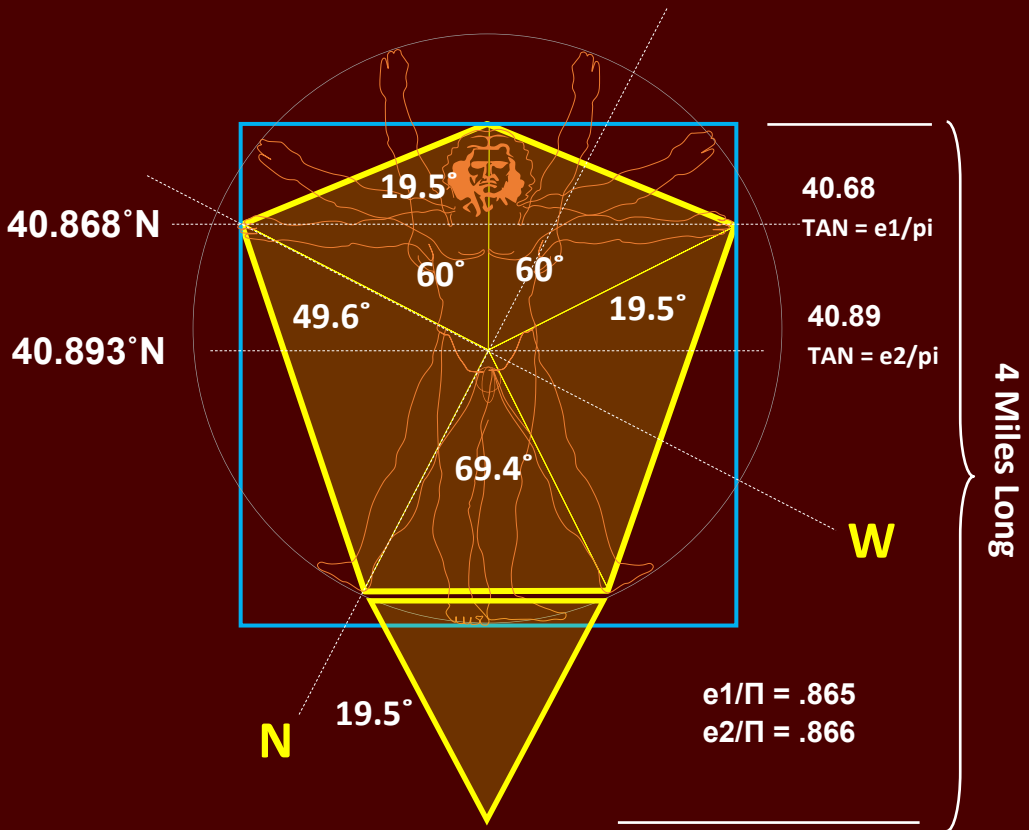

CYDONIA - MARS

THE D & M PYRAMID

333° Heading

TETRAHEDRAL LATITUDE

19.5°

STAR MAP ALIGNMENT

40°32'22.66"N 09°32'22.66"W

COMPOSITION AND LAYOUT BY