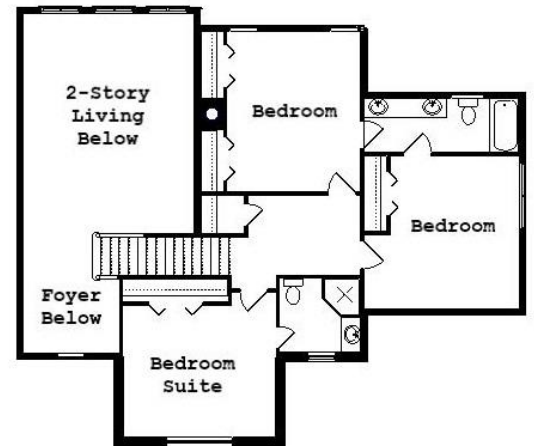

Your Land Your Style Your Home Your Way

Design + Build = Your Best Value

KRAUS
DESIGN + BUILD
248-972-5549

We Welcome Your Changes
to ALL of Our Plans

The Somerset FE
3050 Sq.Ft.

Copyright © 2018 Kraus Design
All Rights Reserved