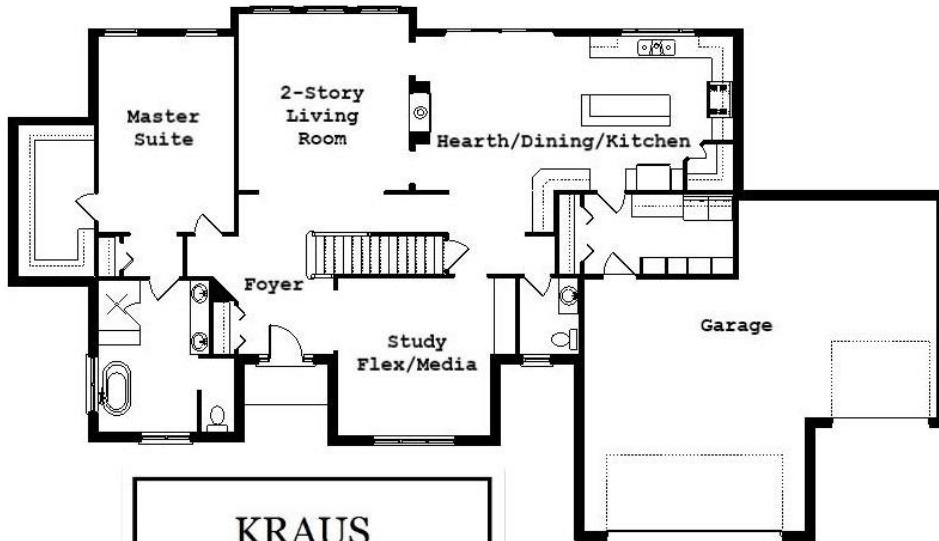

Your Land Your Style Your Home Your Way

Design + Build = Your Best Value

KRAUS
DESIGN + BUILD
248-972-5549

We Welcome Your Changes
to ALL of Our Plans

The Somerset FE
3050 Sq.Ft.

Copyright © 2018 Kraus Design
All Rights Reserved