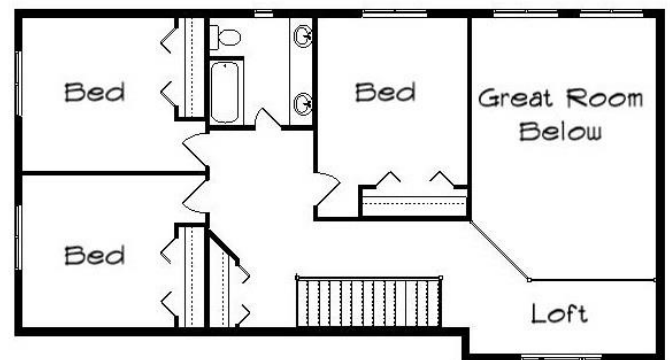

Your Land Your Style Your Home Your Way Design + Build = Your Best Value

248-972-5549

Wattles Cottage
2460 Sq.Ft.

Copyright © 2019 Kraus Design Build
All Rights Reserved

Setting the New Standard Since 1987