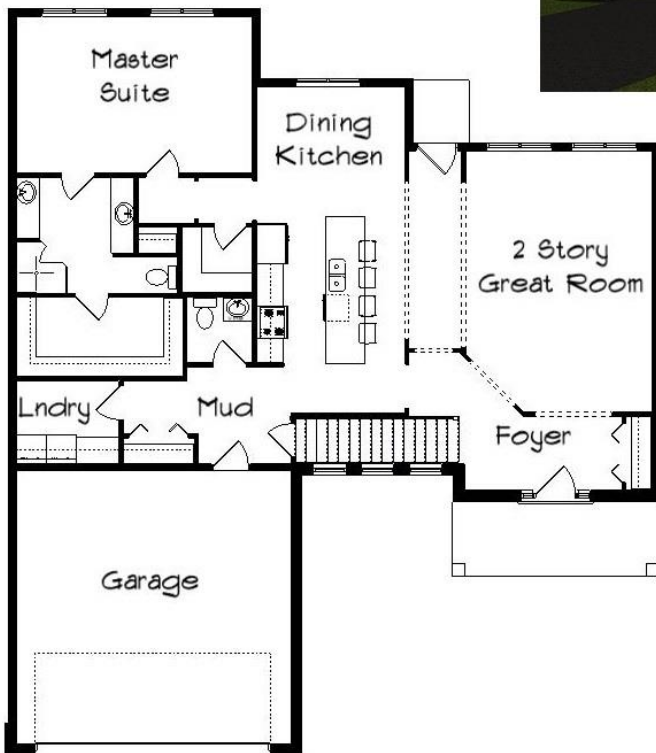

Your Land Your Style Your Home Your Way Design + Build = Your Best Value

248-972-5549

Wattles Cottage
2460 Sq.Ft.

Copyright © 2019 Kraus Design Build
All Rights Reserved

Setting the New Standard Since 1987