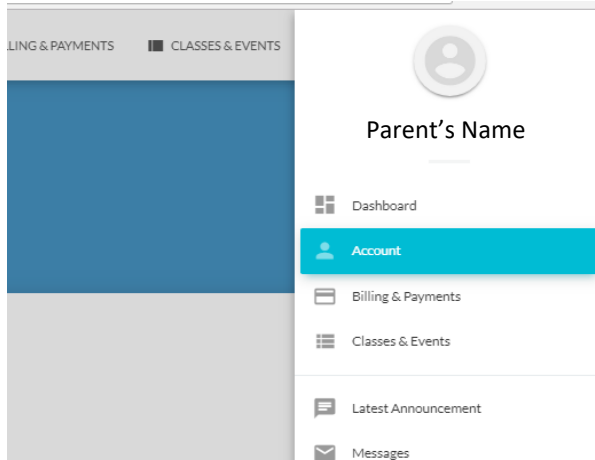

**STEP 1**

Visit [www.riverfallsgymnastics.com](http://www.riverfallsgymnastics.com) and click CUSTOMER LOGIN to login. Then click on the 3 lines at the top right corner of the page.

**STEP 2**

**STEP 3**

**STEP 4**

Find the Newest 0. Class Level Next Session (See Notes). Click on "Notes" to view the suggested level for the next session.

**Skill Marked Attained:** Indicates that the child excels at the performance of the skill consistently while keeping correct form. If the skill is not marked attained it might mean they have the skill, but does not perform it well or consistently or cannot perform the skill yet. Click the notes icon for coaches' comments or contact us with questions!