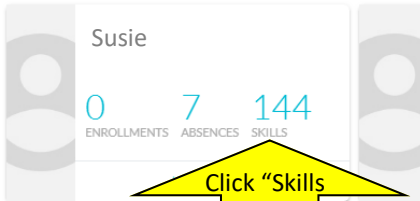

**STEP 4**

Find the Newest 0. Class Level Next Session (See Notes). Click on "Notes" to view the suggested level for the next session.

**Skill Marked Attained:** Indicates that the child excels at the performance of the skill consistently while keeping correct form. If the skill is not marked attained it might mean they have the skill, but does not perform it well or consistently or cannot perform the skill yet. Click the notes icon for coaches' comments or contact us with questions!