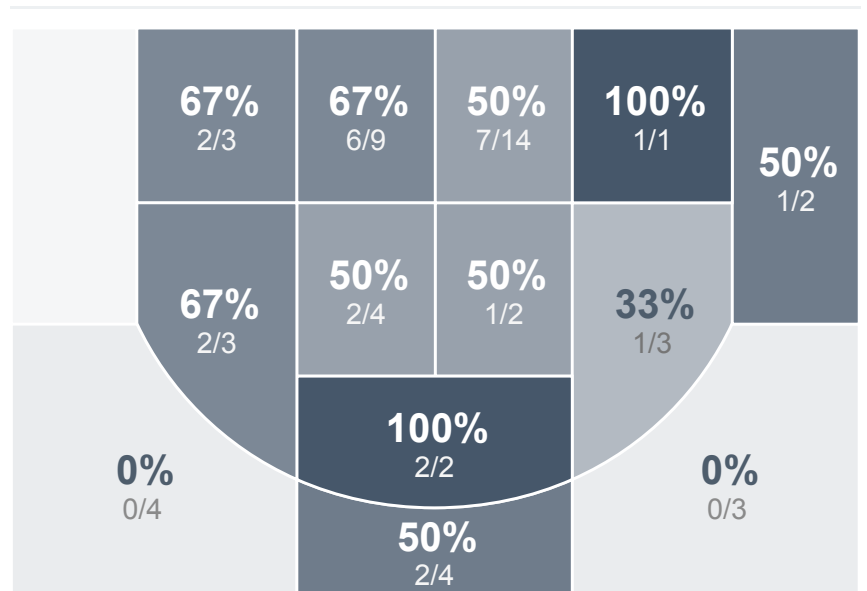

Bismarck High School