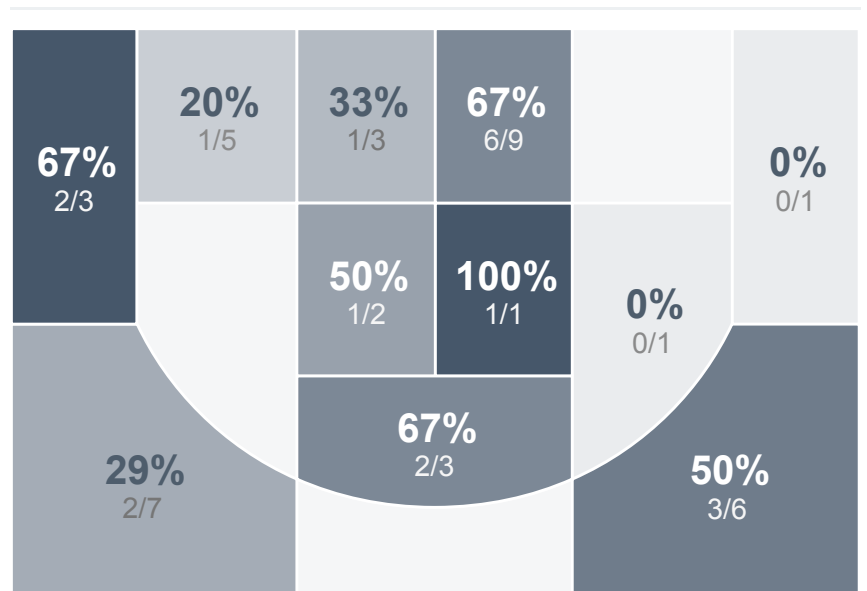

St. Mary's Central