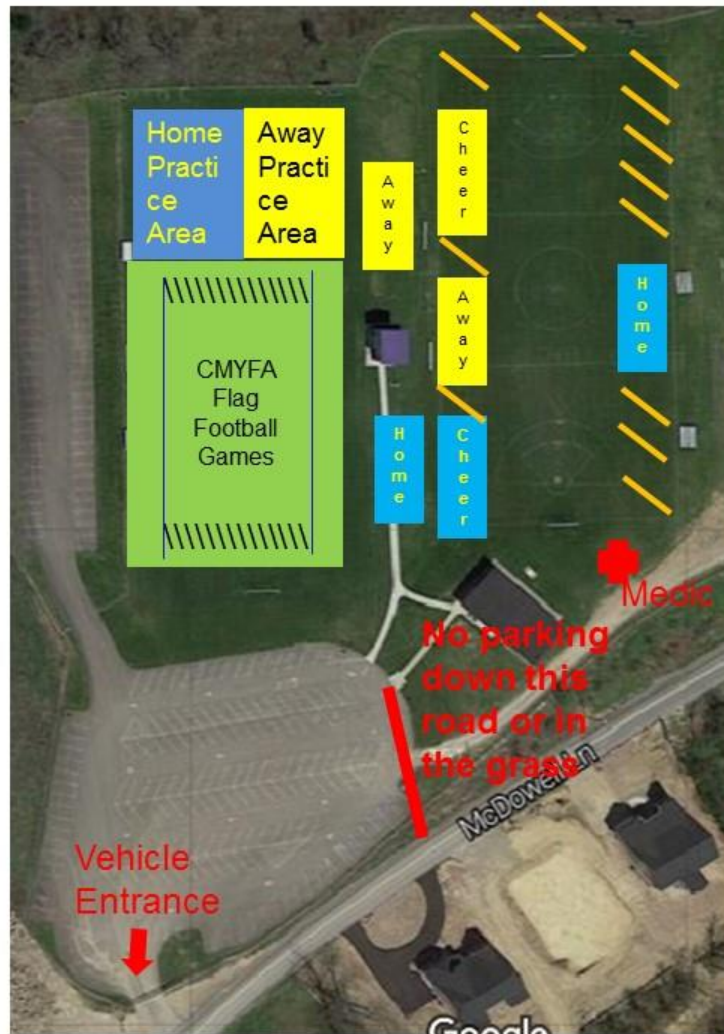

**McDowell Fields**  
404 McDowell Lane,  
Canonsburg PA

Games on lower field. Top field end zone near the score board is used for warming up football teams.

*No fans please permitted on the field or at the team sidelines.*

Orange markers indicate No Fan zone, fans are permitted on the press box side and concession end zone areas only.

**CANON MAC CHEER**