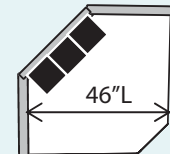

LANDON

2 Seat Sofa
84L x 34D x 37H

3 Seat Sofa
84L x 34D x 37H

Townhouse Sofa
76L x 34D x 37H

Loveseat
62L x 34D x 37H

Chair 1/2
56L x 35D x 37H

AC42 - H Chair
30L x 35D x 34H

AC42 - HXL Chair
34L x 35D x 36H

3 Seat LSF Sofa
77L x 34D x 37H

3 Seat RSF Sofa
77L x 34D x 37H

2 Seat LSF Loveseat
55L x 34D x 37H

LSF Chair
31L x 34D x 37H

2 Seat RSF Loveseat
55L x 34D x 37H

Corner Wedge
36L x 36D x 37H

Hexagon Wedge
63L x 42D x 37H