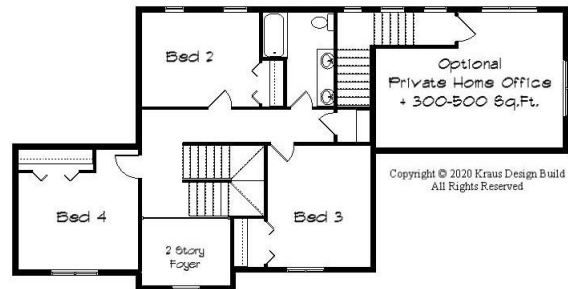

Your Land Your Style Your Home Your Way
Design + Build = Your Best Value

www.krausbuild.com

The North Peak
2045 Sq.Ft.

Copyright © 2020 Kraus Design Build
All Rights Reserved

The **Kraus** Company, LLC
DESIGN BUILD

248-972-5549

Setting the New Standard

Your Land Your Style Your Home Your Way

Design + Build = Your Best Value

The North Peak IV
2250 Sq.Ft.

Copyright © 2020 Kraus Design Build
All Rights Reserved

248-972-5549