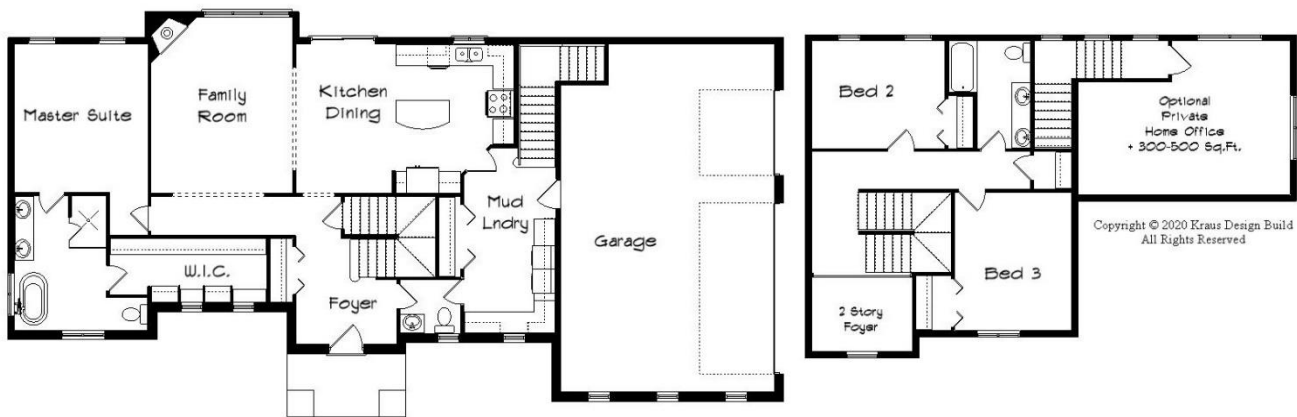

Your Land Your Style Your Home Your Way
Design + Build = Your Best Value

www.krausbuild.com

The North Peak
2045 Sq.Ft.

Copyright © 2020 Kraus Design Build
All Rights Reserved

The **Kraus** Company, LLC
DESIGN BUILD

248-972-5549

Setting the New Standard

Your Land Your Style Your Home Your Way

Design + Build = Your Best Value

The North Peak IV
2250 Sq.Ft.

Copyright © 2020 Kraus Design Build
All Rights Reserved

248-972-5549