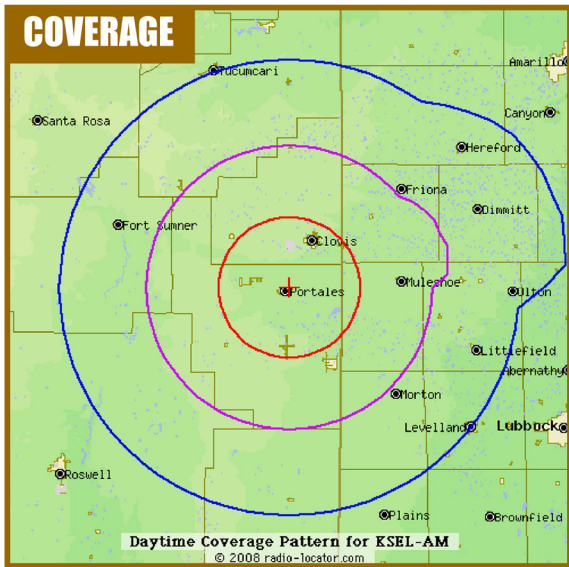

OUR SISTER STATIONS

NOW FOR THE NERD STUFF

AM 1450, Cow Country, is a 1000 Watt AM radio station. The station operates 24 hours per day and is directional both day and night.