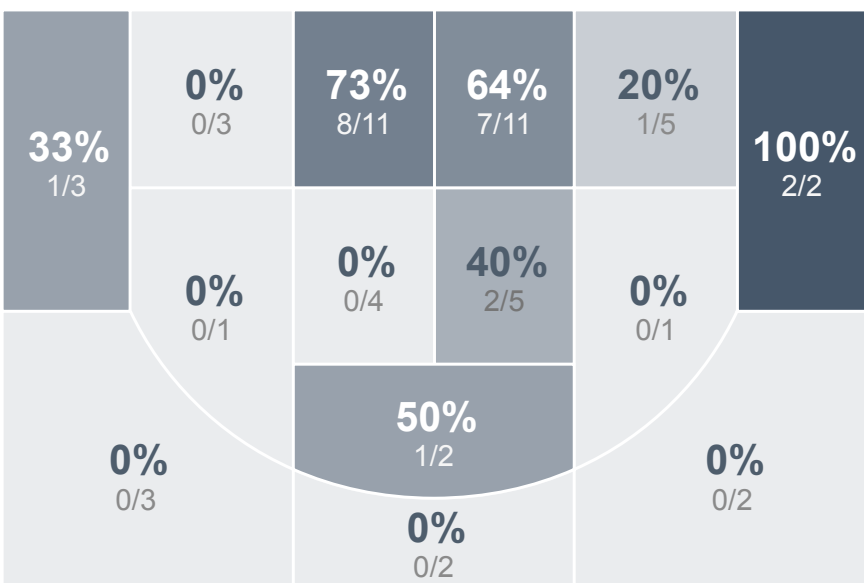

Girls Varsity Basketball