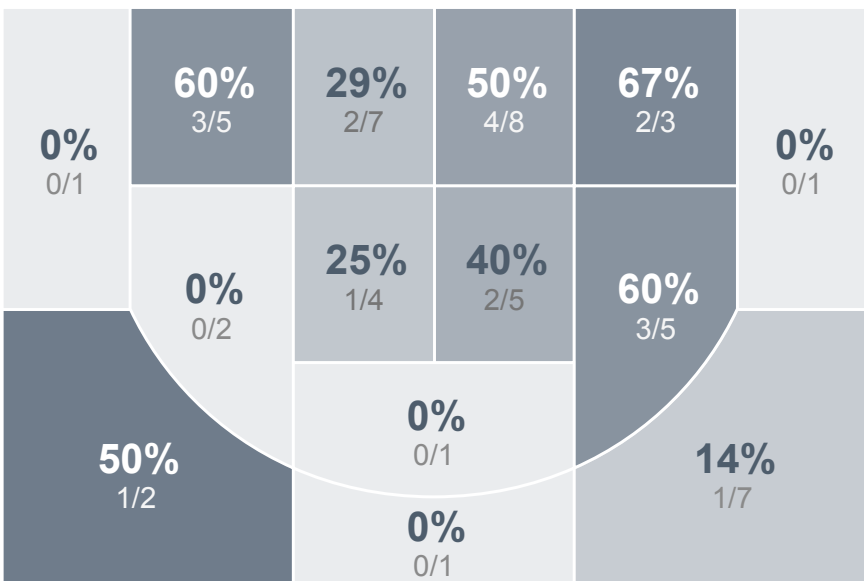

St. Mary's Central High School