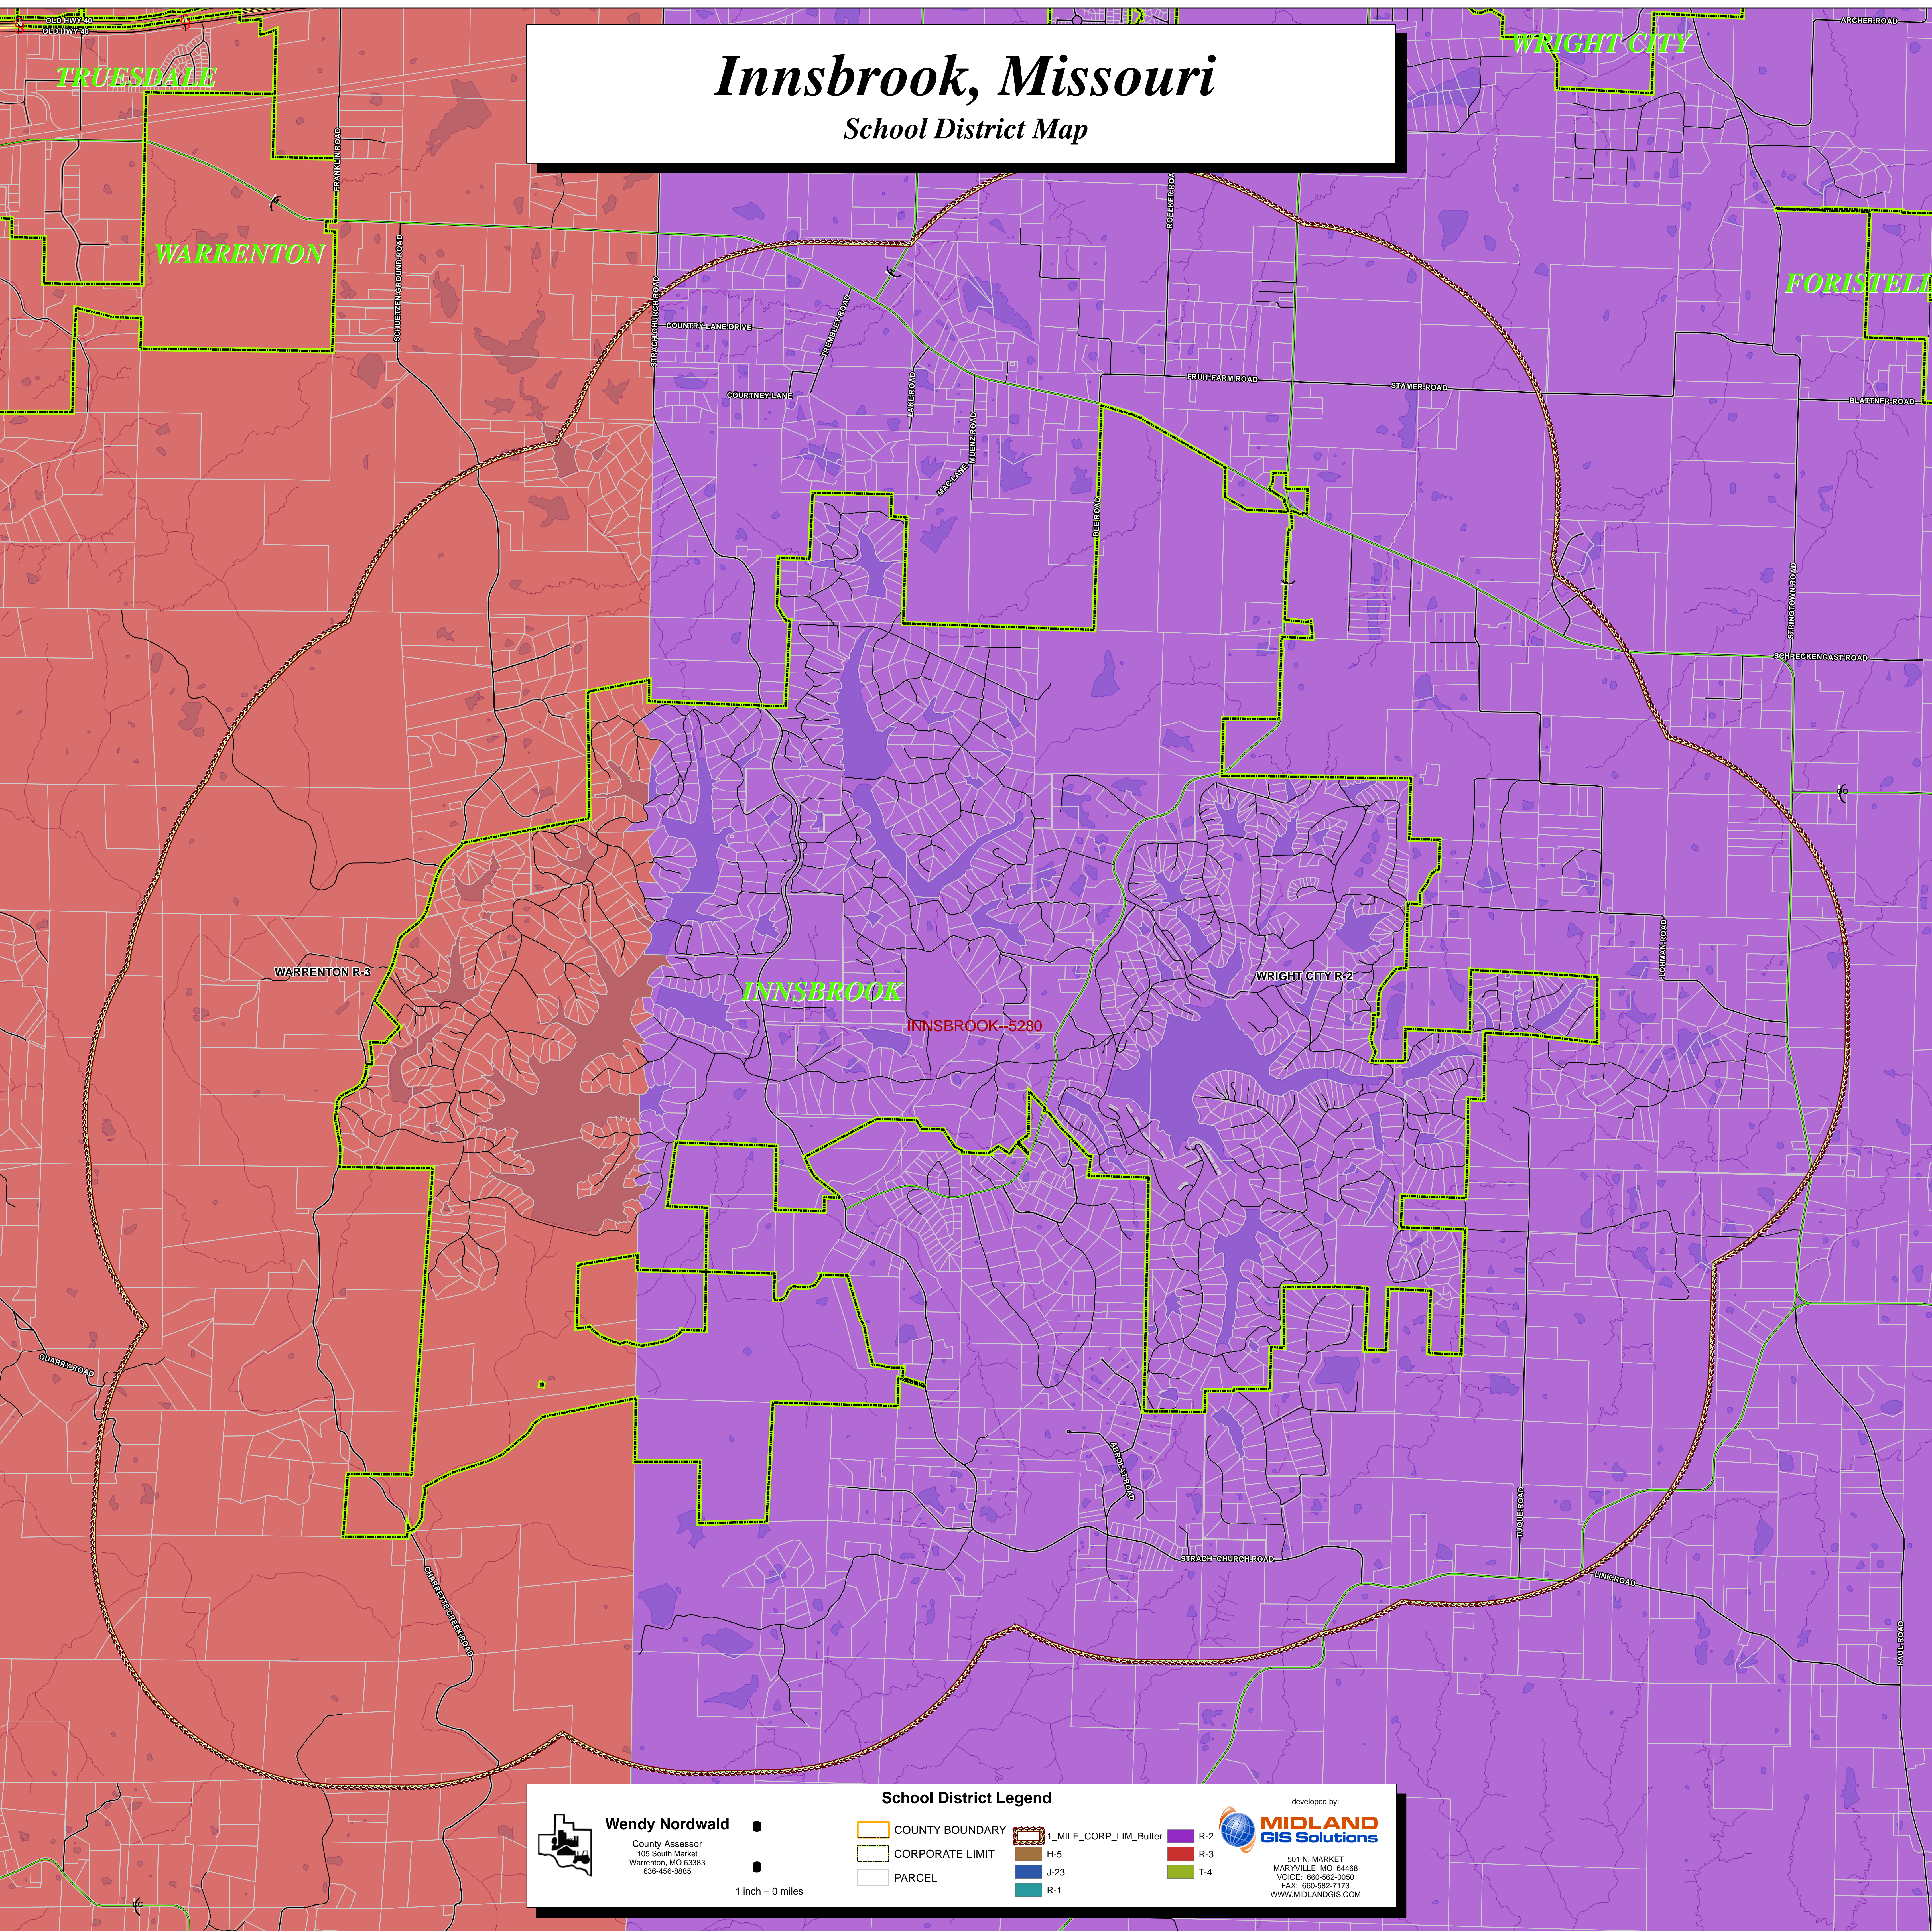

# Innsbrook, Missouri

## School District Map

<p><b>Wendy Nordwald</b> County Assessor 105 South Market Warrenton, MO 63383 636-456-8885</p>	<p><b>School District Legend</b></p>			<p>developed by:</p> <p><b>MIDLAND GIS Solutions</b> 501 N. MARKET MARYVILLE, MO 64468 VOICE: 660-562-0050 FAX: 660-582-7173 WWW.MIDLANDGIS.COM</p>
	<p>1 inch = 0 miles</p>	<p>COUNTY BOUNDARY</p> <p>CORPORATE LIMIT</p> <p>PARCEL</p>	<p>1_MILE_CORP_LIM_Buffer</p> <p>H-5</p> <p>J-23</p> <p>R-1</p>	