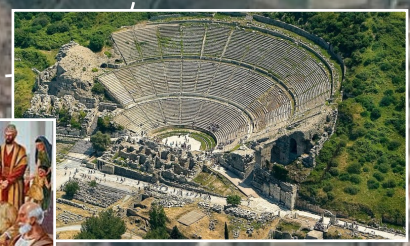

TEMPLE OF ARTEMIS
Burning of Occult Books of Magic and Sorcery

'EYE OF BULL'
'Aldebaran'