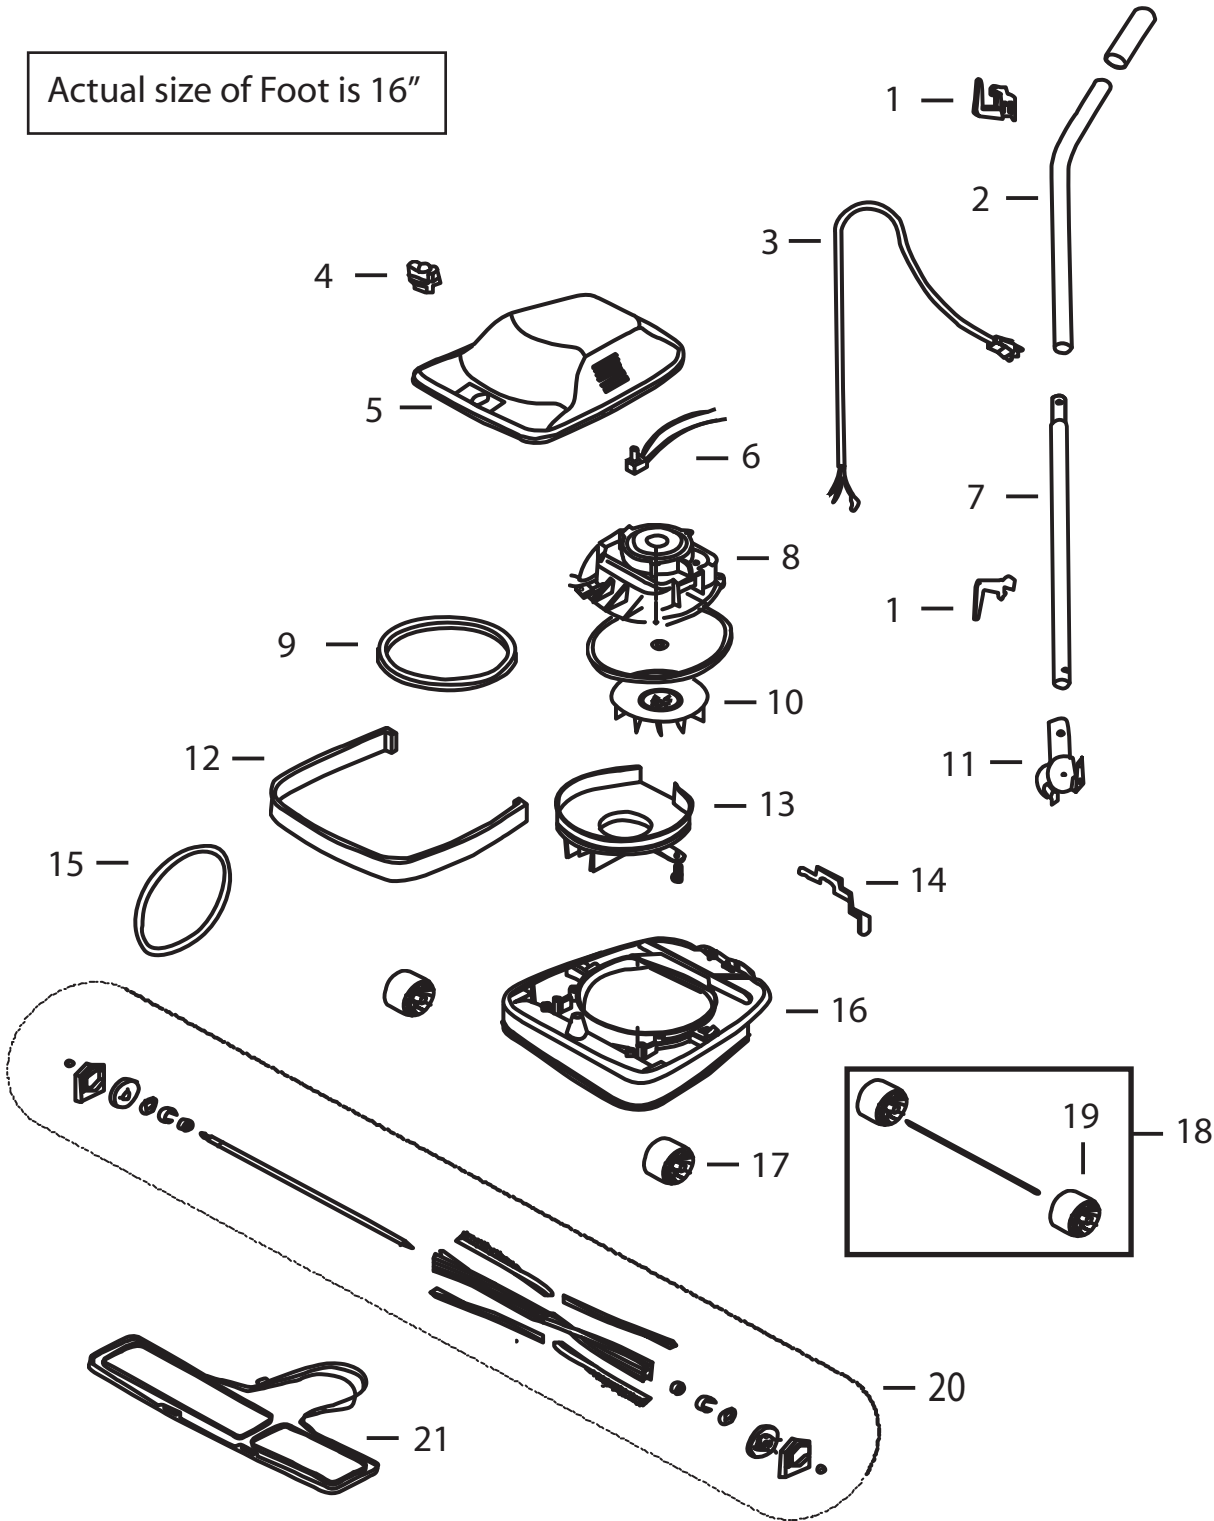

Bissell BigGreen Commercial

ProCup 16 Model BG102DC

Actual size of Foot is 16"

Bissell BigGreen Commercial

ProCup 16 Model BG102DC

KEY	PART NO	DESCRIPTION
1	2037848	Cord Retainer Set
2	2038328	Handle Tube Assy Upper w/Handle Grip (does not come with nut & bolt)
3	2037853	Cord Yellow - 50 ft
4	2038304	Height Adjustment Knob
5	2038301	Hood, Chrome w/ Name Plate
6	2038312	Switch, Push
7	2038329	Handle Tube, Lower
8	2037828	Motor Assembly
9	2038313	Gasket, Motor
10	2037847	Fan
11	2038331	Handle Socket Assy w/ Spring
12	2038319	Bumper 16"
13	2038316	Cover, Fan Chamber
14	2038308	Foot Pedal
15	2037843	Belt
16	2038311	Base Assy 16" w/ Magnet
17	2038321	Front Wheel (qty 1)
18	2037842	Rear Wheel & Axle Assembly
19	2038320	Rear Wheel (qty 1)
20	2038334	Brush Assembly, AL - 16"
21	2038337	Plate Assy, Bottom - 16"
xx	2038338	Dirt Cup Assy
xx	2038339	Rubber Bottom Assy, Dirt Cup
xx	2038330	Spring
xx	2038302	Bushing, Strain Relief
xx	2038303	Screw, Shoulder
xx	2038305	Air Inlet Duct (RH)
xx	2038307	Spring, Foot Pedal
xx	2038309	Spring, Hood
xx	2038314	Air Inlet Duct (LH)
xx	2038315	Spring, Adapter Retainer
xx	2038317	Magnet (qty 1)
xx	2038322	Carbon Motor Brush
xx	2038324	Base Assy, Motor
xx	2038335	Bristle Strip 16"
xx	2038326	Rubber Cap Ends for all Rollers
xx	2038327	Fan Washer
xx	1600498	Nut & Bolt Set