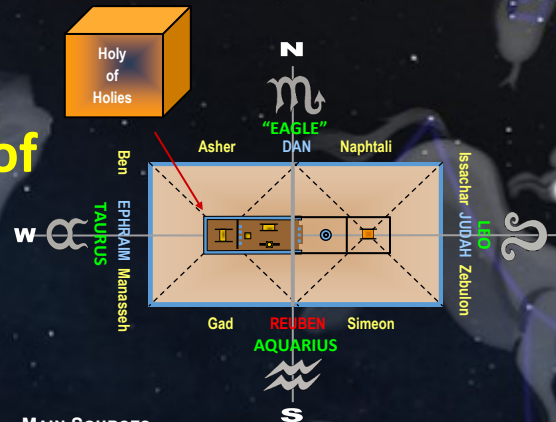

# 4 CELESTIAL COORDINATES OF UNIVERSE

The purpose of this illustration is to show in the Cosmos the approximate Reflection of the 4 Cosmic Coordinates that emanate from the Throne of YHVH. It is the Celestial 'Blueprint' of how the Creation and the Universe is expanded to include the Dimensions of Space and Time. The Cosmic Coordinates are a Divine Template that is seen in other Biblical Patterns such as the Merkavah of YHVH as revealed to Ezekiel. The expanse of this Divine Celestial Coordinates have 4 Corners that correspond to various 'Beast' Motifs. These ascribed to the Dimensions and Attributes of Jesus' Earthly Ministry and the 4 Gospels. These 4 Motifs are as 'Sentinels' that correspond to a particular Cosmic Quadrant and corresponding Sign and Star. Other Patterns involve the 4 Directions of Earth and Structures such as the Tabernacle of Moses and the Temples.

## THRONE ROOM OF YHVH

- 4 Living Creatures
- 4 Cardinal Points
- 4 Gospels

**SCORPIO**  
Antares

Golden Gate

## Merkavah of YHVH

**4 GOSPELS OF CHRIST**  
Testaments to Jesus' Ministry

- |            |       |         |
|------------|-------|---------|
| 1. Matthew | MAN   | Human   |
| 2. Mark    | LION  | King    |
| 3. Luke    | BULL  | Servant |
| 4. John    | EAGLE | GOD     |

## Tabernacle of Moses

Silver Gate

**TAURUS**  
Aldebaran