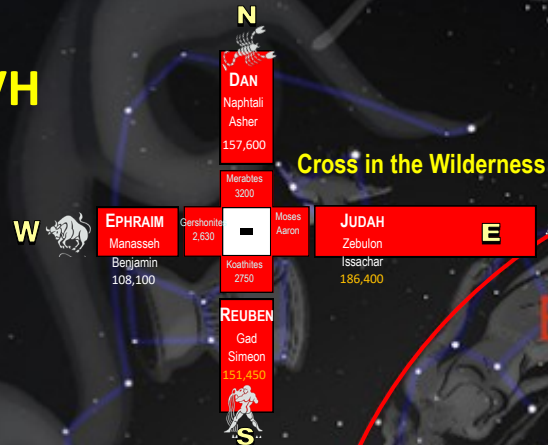

# 4 CELESTIAL COORDINATES OF UNIVERSE

The purpose of this illustration is to show in the Cosmos the approximate Reflection of the 4 Cosmic Coordinates that emanate from the Throne of YHVH. It is the Celestial 'Blueprint' of how the Creation and the Universe is expanded to include the Dimensions of Space and Time. The Cosmic Coordinates are a Divine Template that is seen in other Biblical Patterns such as the Merkavah of YHVH as revealed to Ezekiel. The expanse of this Divine Celestial Coordinates have 4 Corners that correspond to various 'Beast' Motifs. These ascribed to the Dimensions and Attributes of Jesus' Earthly Ministry and the 4 Gospels. These 4 Motifs are as 'Sentinels' that correspond to a particular Cosmic Quadrant and corresponding Sign and Star. Other Patterns involve the 4 Directions of Earth and Structures such as the Tabernacle of Moses and the Temples.

## THRONE ROOM OF YHVH

- 4 Living Creatures
- 4 Cardinal Points
- 4 Gospels

**SCORPIO**  
Antares

Golden Gate

## Tabernacle of Moses

Silver Gate

**TAURUS**  
Aldebaran