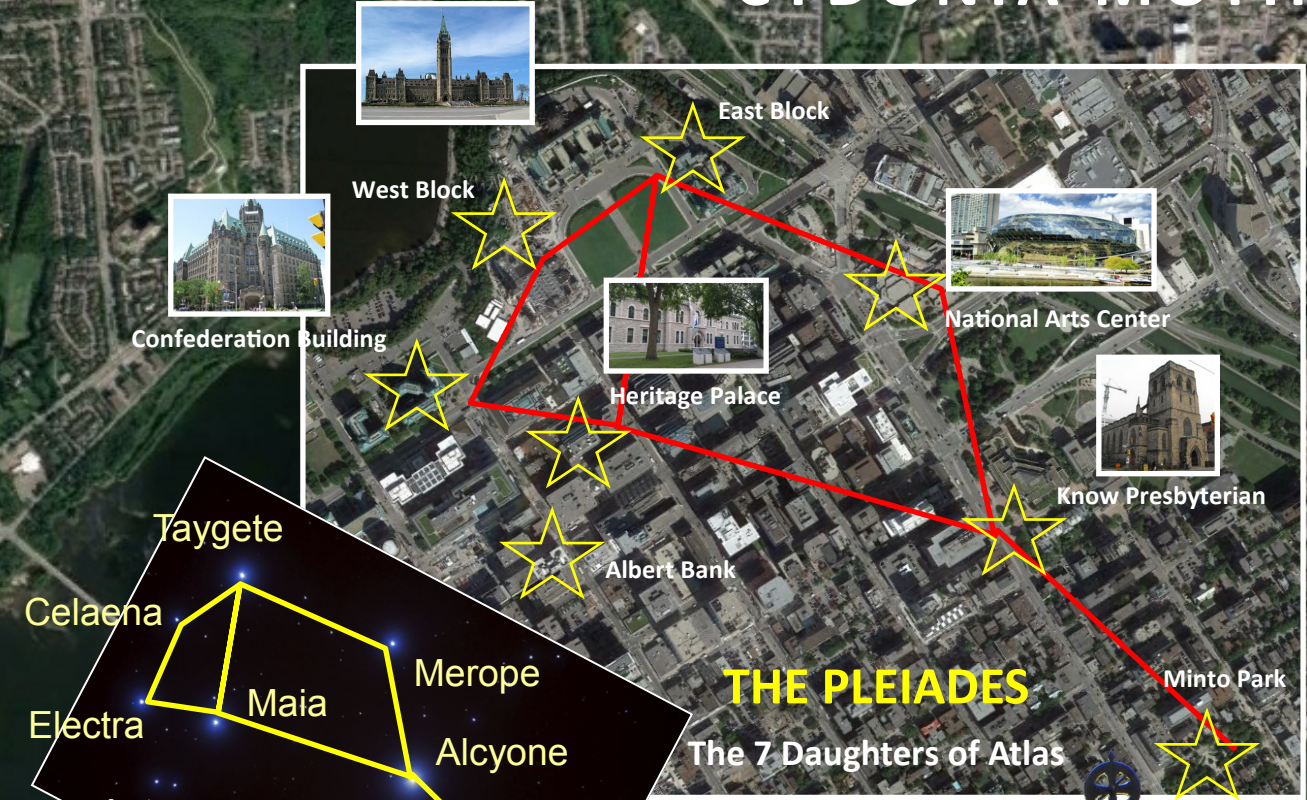

MARTIAN LEY LINES OF OTTAWA

The purpose of this illustration is to present the evidence that the geometric ley-lines of the following city layout is set to the *Cydonia, Mars* ley-lines. Pertaining to the *Cydonia, Mars* anomalies, there are 3 main pyramid structures that comprise the *Martian Motif*. There is the famous *Face of Mars*, the giant *Pentagon Fortress* and the *Pleiadian Pyramid City*. These 3 structures triangulate each other and would make up the core of a large metropolitan city on Earth. What is astonishing is that such a *Martian Motif* is seen implemented in the architecture of almost all the ancient civilizations on Earth. This started, at least based on the archeological record after the *Flood of Noah* with Babylon and Sumer. How the *Martian Motif* is tied to the ley-lines of ancient cities, temples and structures is that perhaps the lost knowledge and connection of the Martian civilization was conveyed to the few and selected 'priestly' class on Earth that constitutes the Secret Societies, etc. This special class of humans are perhaps tasked at keeping the legacy, lifeline and bloodline operational. Even now in the modern era, the same *Cydonia, Mars* motif is incorporated into the major capitals.

CYDONIA MOTIF OF THE PLEIADIAN PATTERNS