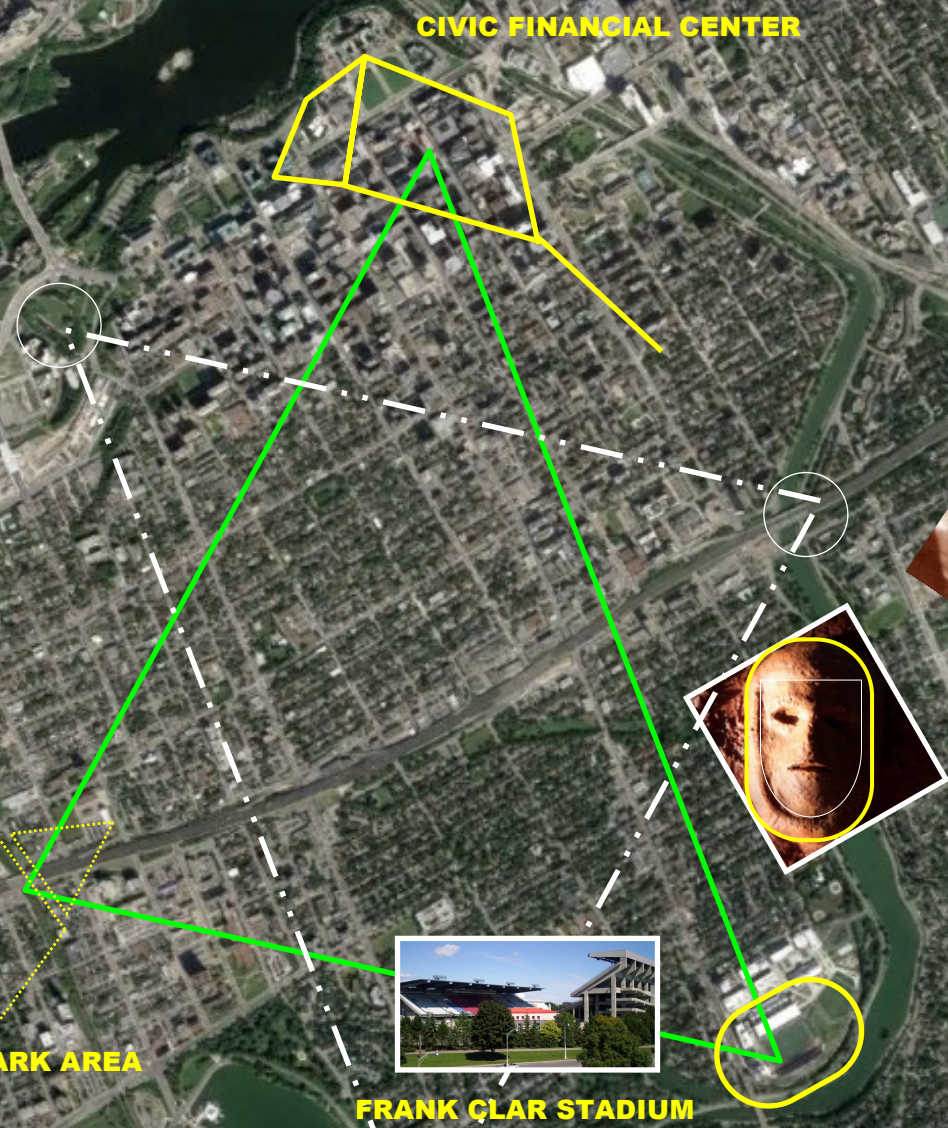

MARTIAN LEY LINES OF OTTAWA

The purpose of this illustration is to present the evidence that the geometric ley-lines of the following city layout is set to the *Cydonia, Mars* ley-lines. Pertaining to the *Cydonia, Mars* anomalies, there are 3 main pyramid structures that comprise the *Martian Motif*. There is the famous *Face of Mars*, the giant *Pentagon Fortress* and the *Pleiadian Pyramid City*. These 3 structures triangulate each other and would make up the core of a large metropolitan city on Earth. What is astonishing is that such a *Martian Motif* is seen implemented in the architecture of almost all the ancient civilizations on Earth. This started, at least based on the archeological record after the *Flood of Noah* with Babylon and Sumer. How the *Martian Motif* is tied to the ley-lines of ancient cities, temples and structures is that perhaps the lost knowledge and connection of the Martian civilization was conveyed to the few and selected 'priestly' class on Earth that constitutes the Secret Societies, etc. This special class of humans are perhaps tasked at keeping the legacy, lifeline and bloodline operational. Even now in the modern era, the same *Cydonia, Mars* motif is incorporated into the major capitals.

CYDONIA MOTIF OF THE PLEIADIAN PATTERNS