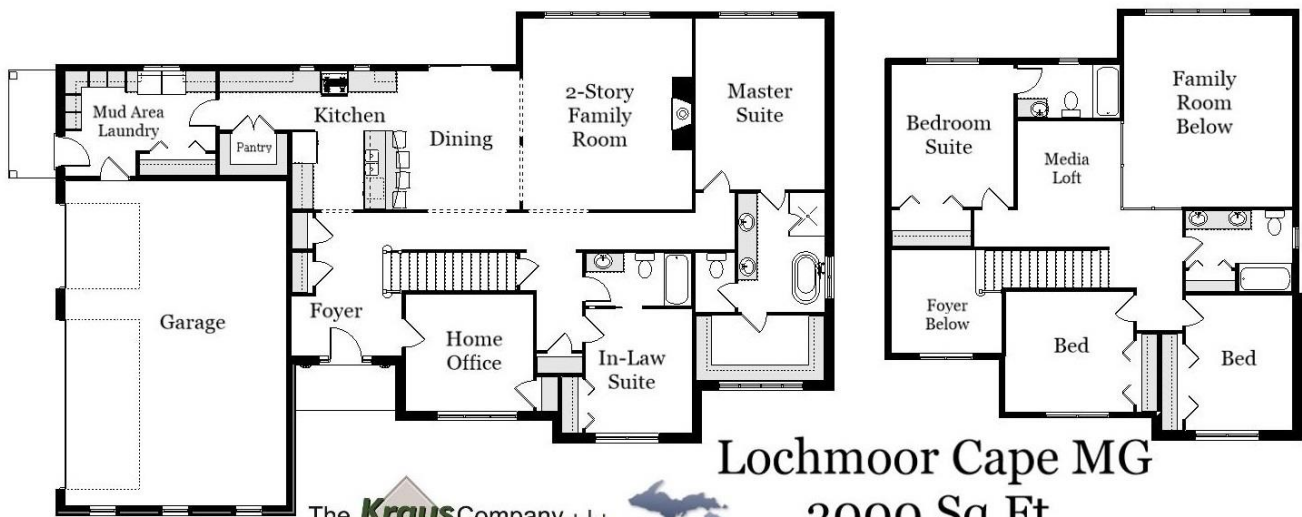

Your Land Your Style Your Home Your Way

Design + Build = Your Best Value

www.krausbuild.com

The **Kraus** Company
DESIGN BUILD

Lochmoor Cape MG
3000 Sq.Ft.

Copyright © 2023
All Rights Reserved
Kraus Design Build