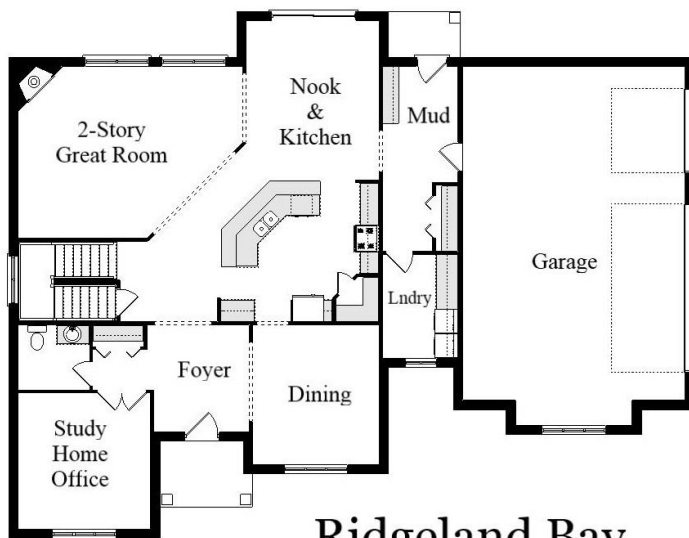

Your Land Your Style Your Home Your Way

Design + Build = Your Best Value

Ridgeland Bay
2975 Sq. Ft.

Copyright © 2021 Kraus Design Build
All Rights Reserved

248-972-5549

Setting the New Standard