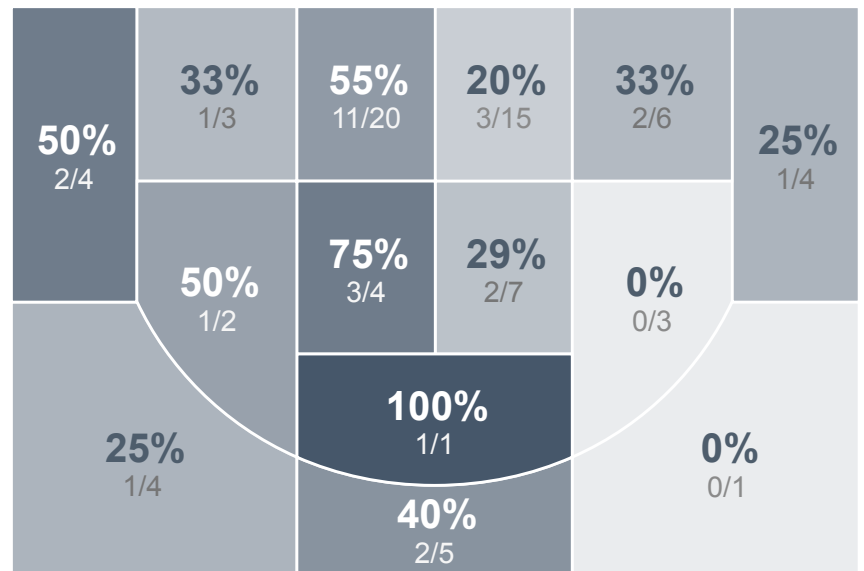

Girls' Varsity Basketball