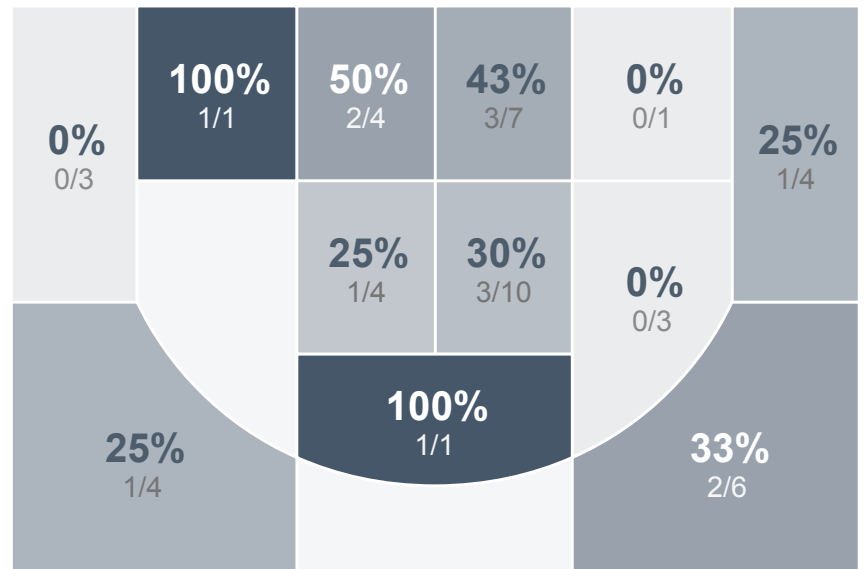

Turtle Mountain High School