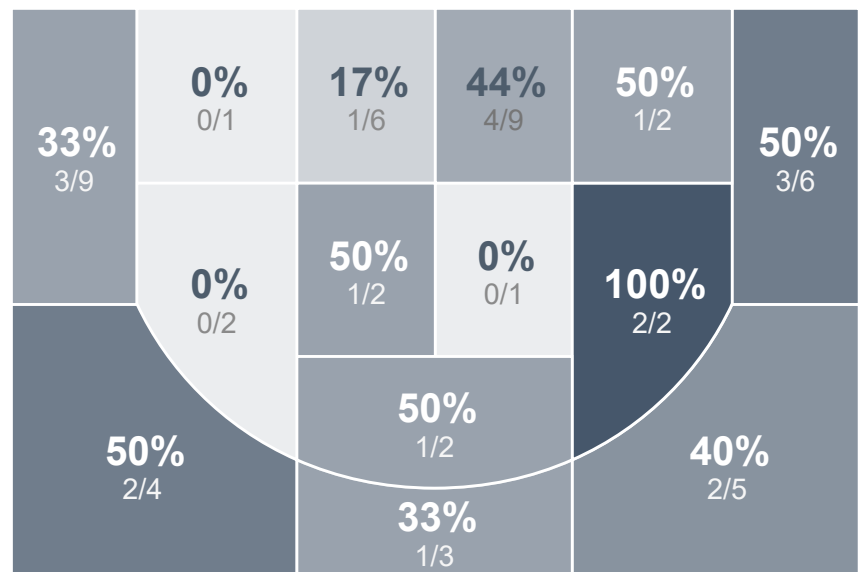

Dickinson High School