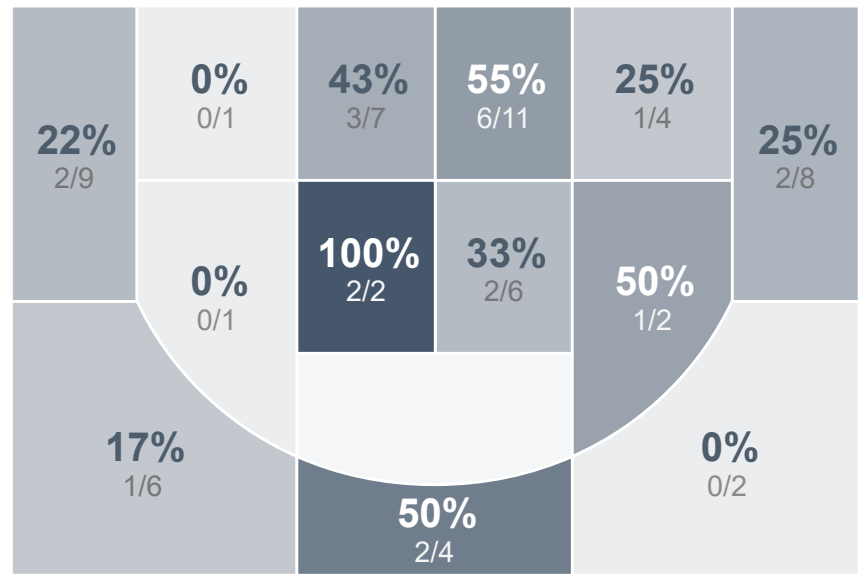

Girls Varsity Basketball