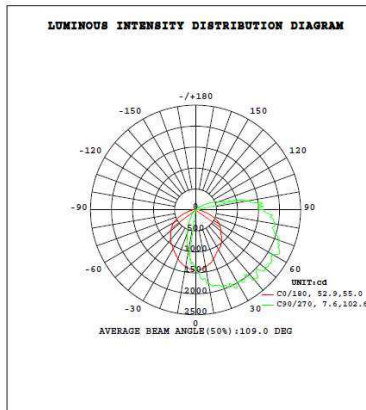

FACTORY LEDS

Wall Pack Series

- ◆ IP65 Protection Rating
- ◆ CRI Ra80
- ◆ CCT 4000K, 5000K
- ◆ 100-277 VAC
- ◆ -20 to +45 C Operating T.
- ◆ 5 years warranty
- ◆ SMD 2835
- ◆ Brown Color

Part Number	WP-6KLM55	WP-13KML100	WP-15KLM120
Lumen Output	6,500 LM	13,000 LM	15,000 LM
Wattage	55W	100W	120W
Luminous Efficacy	130LM/W		
Size	14.1x25x 7.6cm		
Weight	4.3kg	5.9 kg	5.9 kg
Beam Angle	110 °		
HID Equivalent	120W	250W—400W	400W
Certification	cULus, DLC, CE RoHS		

Ordering Info	Part Number	CCT	Dimming	Options
Default	WP-XXXXXXX	5000K	ND	
EG. WP-15KLM120-		4000K	DIM 0-10V	

Photo Metrics

55W

100W

120W

Factory LED Lights Inc.

Head Office: 276 Sunset Point, Cochrane AB T4C0K9
www.factoryleds.com vic@factoryleds.com