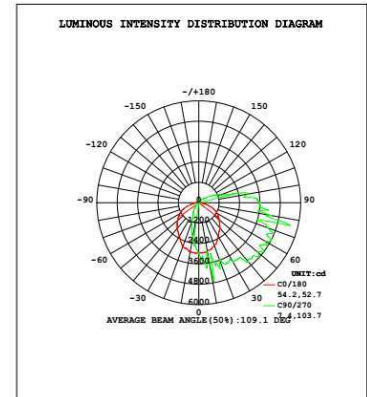

FACTORY LEDS

Wall Pack Series

- ◆ IP65 Protection Rating
- ◆ CRI Ra80
- ◆ CCT 4000K, 5000K
- ◆ 100-277 VAC
- ◆ -20 to +45 C Operating T.
- ◆ 5 years warranty
- ◆ SMD 2835
- ◆ Brown Color

Part Number	WP-6KLM55	WP-13KML100	WP-15KLM120
Lumen Output	6,500 LM	13,000 LM	15,000 LM
Wattage	55W	100W	120W
Luminous Efficacy	130LM/W		
Size	14.1x25x 7.6cm		
Weight	4.3kg	5.9 kg	5.9 kg
Beam Angle	110 °		
HID Equivalent	120W	250W—400W	400W
Certification	cULus, DLC, CE RoHS		

Ordering Info	Part Number	CCT	Dimming	Options
Default	WP-XXXXXXX	5000K	ND	
EG. WP-15KLM120-		4000K	DIM 0-10V	

Photo Metrics

55W

100W

120W

Factory LED Lights Inc.

Head Office: 276 Sunset Point, Cochrane AB T4C0K9
www.factoryleds.com vic@factoryleds.com