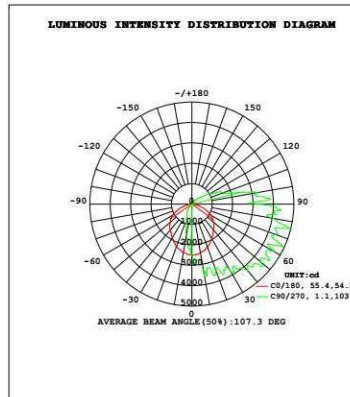

FACTORY LEDS

Wall Pack Series

- ◆ IP65 Protection Rating
- ◆ CRI Ra80
- ◆ CCT 4000K, 5000K
- ◆ 100-277 VAC
- ◆ -20 to +45 C Operating T.
- ◆ 5 years warranty
- ◆ SMD 2835
- ◆ Brown Color

Part Number	WP-6KLM55	WP-13KML100	WP-15KLM120
Lumen Output	6,500 LM	13,000 LM	15,000 LM
Wattage	55W	100W	120W
Luminous Efficacy	130LM/W		
Size	14.1x25x 7.6cm		
Weight	4.3kg	5.9 kg	5.9 kg
Beam Angle	110 °		
HID Equivalent	120W	250W—400W	400W
Certification	cULus, DLC, CE RoHS		

Ordering Info	Part Number	CCT	Dimming	Options
Default	WP-XXXXXXX	5000K	ND	
EG. WP-15KLM120-		4000K	DIM 0-10V	

Photo Metrics

55W

100W

120W

Factory LED Lights Inc.

Head Office: 276 Sunset Point, Cochrane AB T4C0K9
www.factoryleds.com vic@factoryleds.com