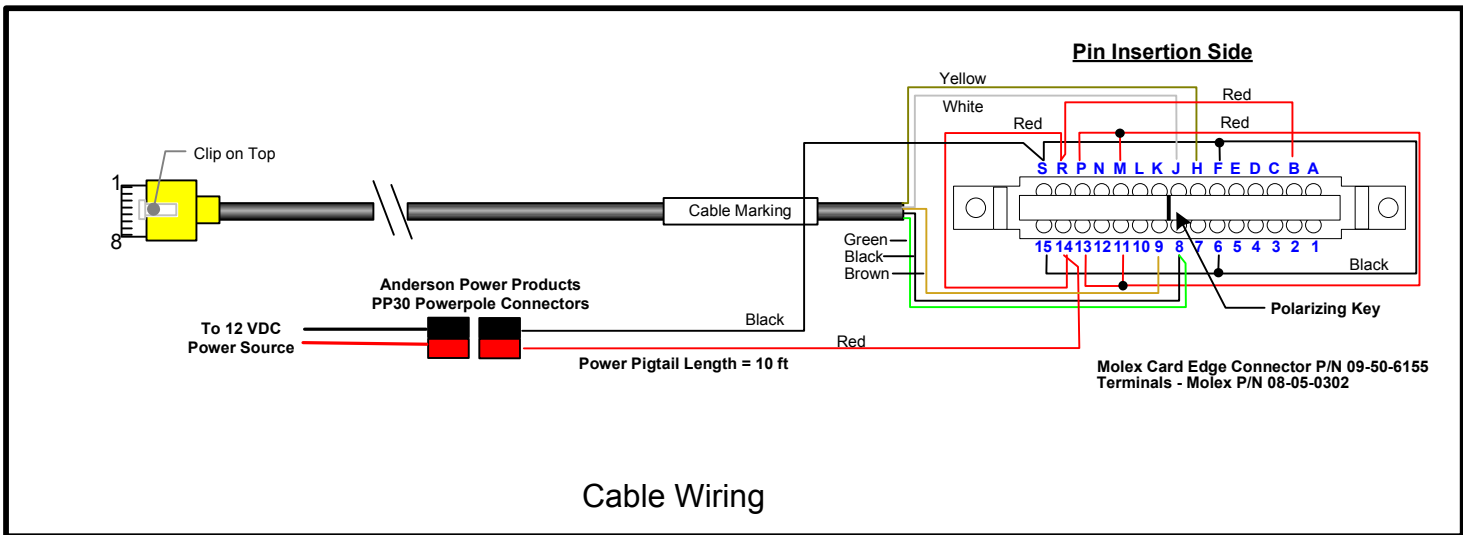

Radio Interface Cable

For NCS-C250 Mobile Multi-Switcher

NCS Model Number
NCS-250-IFA-XX

Compatible Radios:

IC-A200

Notes:

1. See Icom IC-A200 installation manual for proper instructions for attaching this cable.
2. DO NOT remove polarizing key from the Molex connector. Incorrectly mating this connector with the radio could cause damage to the radio.