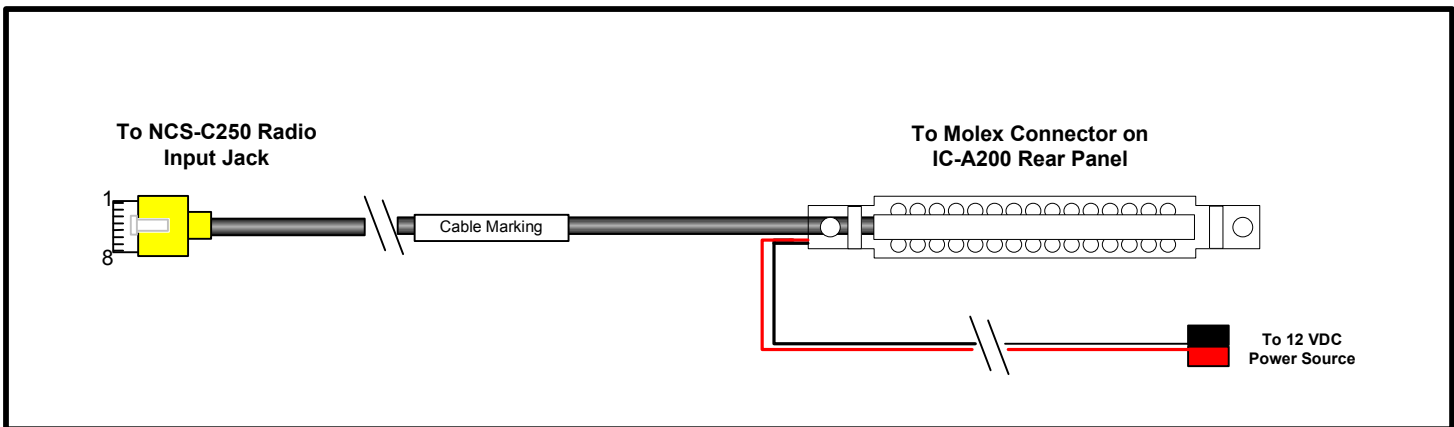

Radio Interface Cable

For NCS-C250 Mobile Multi-Switcher

NCS Model Number
NCS-250-IFA-XX

Compatible Radios:

IC-A200

Notes:

1. See Icom IC-A200 installation manual for proper instructions for attaching this cable.
2. DO NOT remove polarizing key from the Molex connector. Incorrectly mating this connector with the radio could cause damage to the radio.