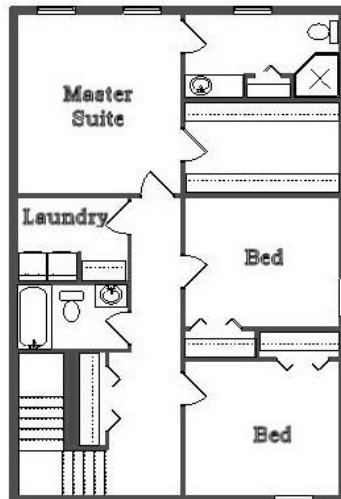

Your Land Your Style Your Home Your Way

Design + Build = Your Best Value

In Town 4009 FE
2000 Sq.Ft.

40'+ x 120'+ Lot

Copyright © 2018 Kraus Design
All Rights Reserved

KRAUS
DESIGN + BUILD

248-972-5549

Copyright © 2018 Kraus Design
All Rights Reserved