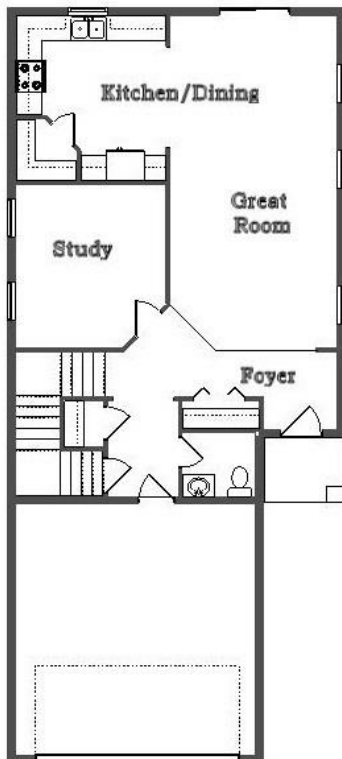

Your Land Your Style Your Home Your Way

Design + Build = Your Best Value

In Town 4009 FE
2000 Sq.Ft.

40'+ x 120'+ Lot

Copyright © 2018 Kraus Design
All Rights Reserved

KRAUS
DESIGN + BUILD

248-972-5549

Copyright © 2018 Kraus Design
All Rights Reserved