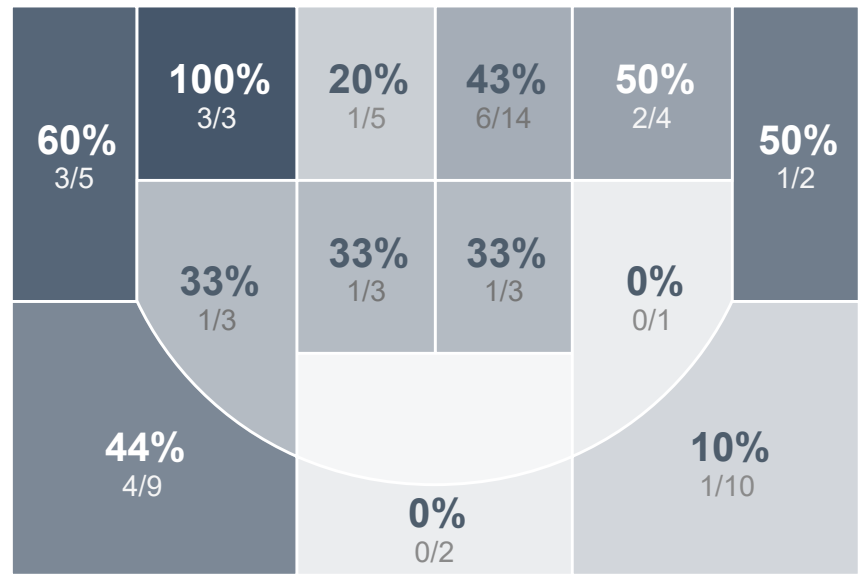

Girls Varsity Basketball