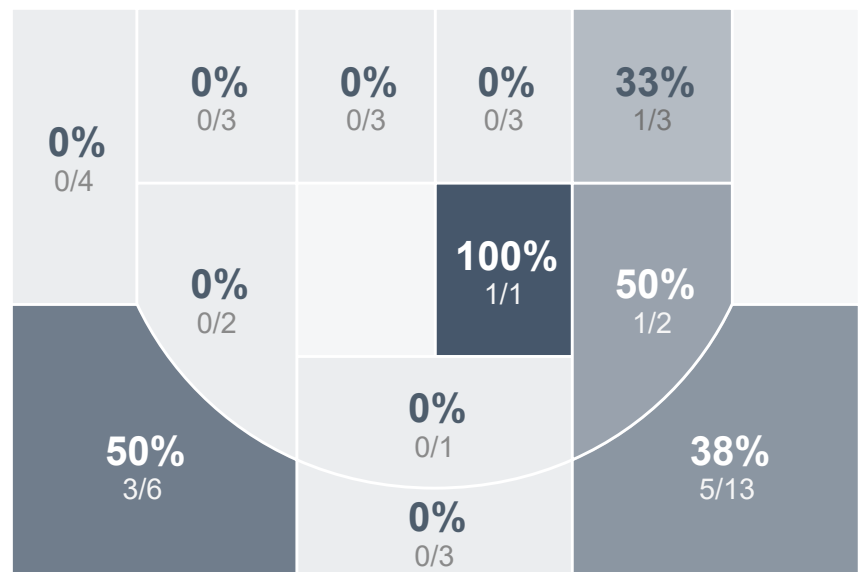

Bismarck St. Mary's Central High School