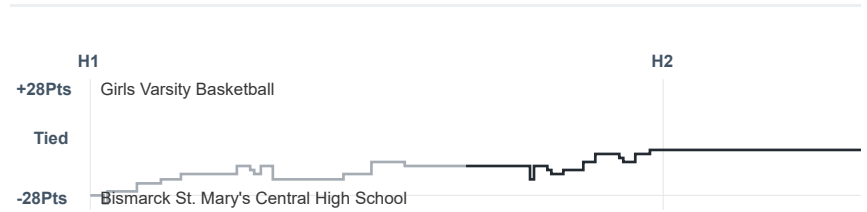

Box Score Report

BHS vs SMCHS - Dec 21, 2021 - W 64-42

Period Stats

Team	1	2	Final
BHS	26	38	64
SMCHS	15	27	42

Run Graph

Team Stats

	BHS	SMCHS
Field Goal %	37.5%	25.0%
Effective Field Goal %	44.5%	34.1%
2FG Made/Attempted	15/36	3/18
2FG%	41.7%	16.7%
3FG Made/Attempted	9/28	8/26
3FG%	32.1%	30.8%
FT Made/Attempted	7/12	12/20
Free Throw Percentage	58.3%	60.0%
Points Per Possession	0.96	0.63
Transition Points	4	7
Points Off Turnovers	21	8
Second Chance Points	11	0
Points in the Paint	18	2
Offensive Rebounds	15	11
Defense Rebounds	23	26
Assists	14	9
Deflections	8	11
Steals	10	5
Blocks	0	0
Turnovers	12	24
Personal Fouls	20	13
Charges Taken	2	1

Girls Varsity Basketball

Bismarck St. Mary's Central High School

Girls Varsity Basketball's Player Stats

Name	Pts	FG	3FG	FT	+/-	MINS	OREB	DREB	AST	DEFL	STL	BLK	TO	FOUL	CHG
#0 Katie Greff	5	2/5	1/2	0/0	+ 7	11	0	1	1	1	0	0	0	0	0
#1 Paige Breuer	13	5/9	2/4	1/2	+ 4	24	1	2	2	0	0	0	2	2	0
#2 Sydney Gerving	4	2/3	0/0	0/0	+ 5	12	0	1	1	3	0	0	3	4	0
#5 Mia Hinsz	0	0/1	0/1	0/0	+ 7	22	3	3	2	0	0	0	1	0	0
#11 Miyah Holzworth	0	0/6	0/1	0/0	+ 16	27	2	3	0	0	3	0	0	0	1
#22 Jersey Berg	4	2/7	0/3	0/0	+ 3	15	2	3	0	0	1	0	2	1	0
#23 Payton Gerving	6	2/10	1/5	1/2	+ 26	30	2	2	3	3	2	0	2	1	0
#24 Peyton Neumiller	18	6/11	4/6	2/2	+ 16	16	0	5	3	1	3	0	0	4	0
#33 Ali Gulleeson	10	3/9	1/6	3/6	+ 17	18	0	1	2	0	1	0	0	4	1
#45 Raya Rood	4	2/3	0/0	0/0	+ 9	12	3	1	0	0	0	0	1	3	0