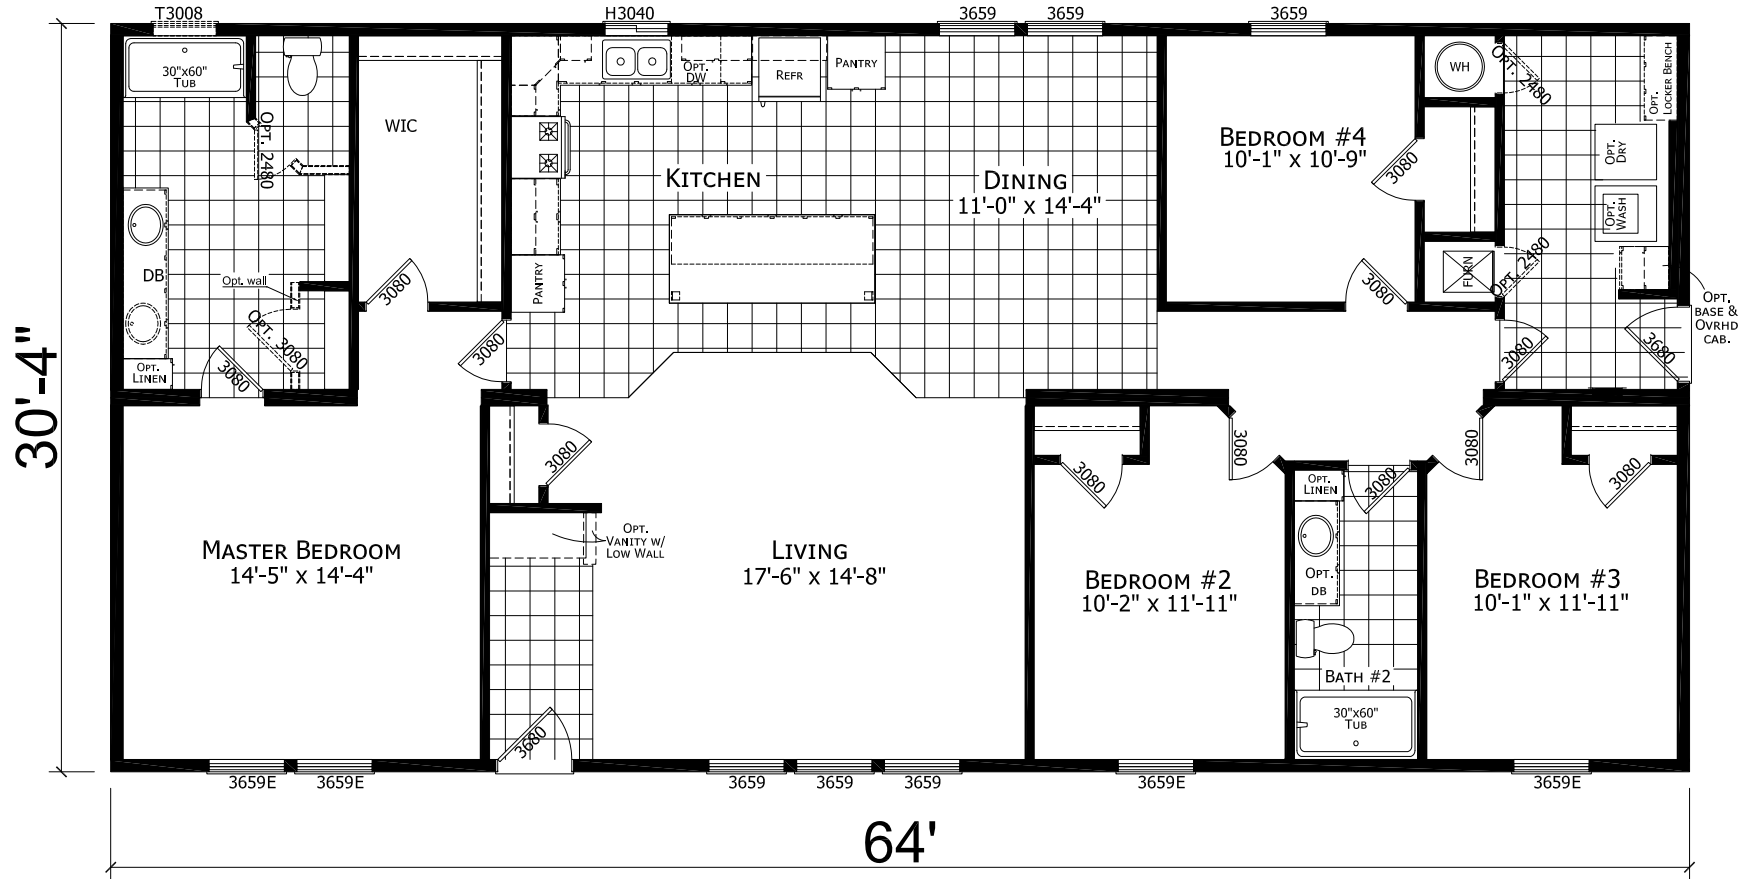

# MODEL 17-CW-6644F

4 BEDROOM, 2 BATH

ACTUAL SIZE: 64' x 30'-4"

TOTAL AREA: 1,942 SQ. FT.

**CHAMPION**  
 MANUFACTURED BEAUTIFULLY™  
 1425 SUNNYSIDE RD. WEISER, ID 83672

MODIFICATIONS

PROJECT: 17-CW6644F  
 64' x 30'-4" 4 BD 2 BTH  
 DRAWN BY: MJW  
 DATE: 06-21-18  
 SCALE: 3/16" = 1'-0"

TITLE: LITERATURE PLAN  
 FILENAME: CW6644F NOT FINISHED

SHEET: L-101  
 PROPRIETARY AND CONFIDENTIAL  
 THESE DRAWINGS AND SPECIFICATIONS ARE ORIGINAL  
 PROPRIETARY AND CONFIDENTIAL MATERIALS OF CHAMPION.  
 COPYRIGHT © 1976-2017 BY CHAMPION