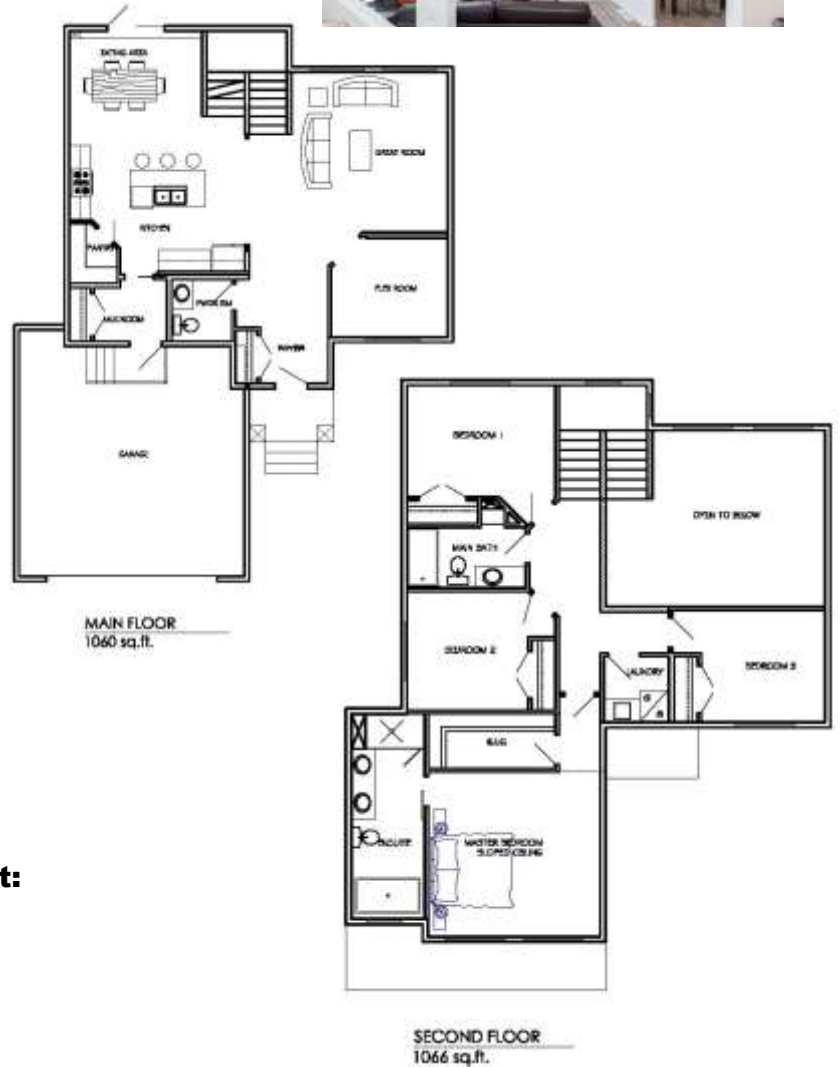

95 Eaglewood Drive Prairie Pointe

\$672,100.00 incl. lot, GST

- Open Concept Two-Story, 2126 sq. ft.
- Approximately 9 ft. Ceiling Heights to Basement & Main Floor
- 4 Bedrooms
- Quartz Top Kitchen and Island
- Deluxe Ensuite- Includes Shower, Tub, His/her Sink, Quartz Countertops
- Large Great Room with Big Windows
- Tall Wall Feature
- Deck with Piles and Aluminum Railing
- Concrete Driveway
- Electric Fireplace with Tile
- Alarm System, Air Conditioning
- Appliances Included
- Central Vacuum System
- Melamine Shelves Throughout
- Landscaping Included