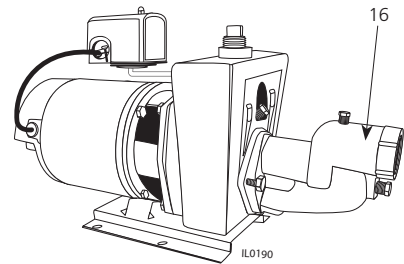

## CONVERTIBLE and SHALLOW WELL JET PUMP REPAIR PARTS "CPJ" and "CPJS" SERIES (For Pricing Refer To Repair Parts Price List)

SERVICE KIT FOR JET PUMPS	
MODEL NO	KIT CONTAINS
KF01 <sup>1</sup>	Impeller, Diffuser, Rotary Seal, Quadraseal, Diffuser Rubber
KF02 <sup>2</sup>	
KF03 <sup>3</sup>	
KF16 <sup>4</sup>	
KF04 <sup>5</sup>	Rotary Seal, Quadraseal (2), Diffuser Rubber

1. Applies to 1/3HP, CPJ Jet Pumps  
2. Applies to 1/2HP, CPJ & CPH Jet Pumps  
3. Applies to 3/4HP, CPJ & CPH Jet Pumps  
4. Applies to 1HP, CPJ & CPH Jet Pumps and VPH10  
5. Applies to all Horizontal Cast Iron Jet Pumps

**"CPJ" Convertible**  
3/4 to 1-1/2 HP

**"CPJS" Shallow Well**  
1/3 to 1/2 HP

**"CPJS" Shallow Well**  
3/4 to 1-1/2 HP

ITEM	HORSEPOWER	PART NO.	1/3	1/2	3/4	1	1-1/2
	MODEL NO.: "CPJ" Convertible "CPJS" Shallow Well		CPJ03	CPJ05 CPJ05B	CPJ07 CPJ07B	CPJ10 CPJ10B	CPJ15
	DESCRIPTION		CPJ03S CPJ03SB	CPJ05S CPJ05SB	CPJ07S CPJ07SB	CPJ10S CPJ10SB	CPJ15S
		QTY					
1	Motor, Nema J (Thd) Motor Cover w/Screws Screws, Cover Motor Lead Wire	021301R 021302	98J103 1 2 136135A	98J105 1 2 136135A	98J107 1 2 136135A	98J110 1 2 136135A	98J115 1 2 136136A
2	Mounting Ring	*	135314	135314	136137	136137	136137
3	Hex Hd. Cap Screws 3/8 x 3/4"		8	8	8	8	8
4	Ring, Square Cut	131100	132583	132583	132429	132429	132429
5	Seal, Rotary w/Spring		1	1	1	1	1
6	Impeller	132428	139348††	139349††	134137	134138	132417
7	Diffuser		132424	132424	132425‡	132425‡	132464
8	Rubber, Diffuser		1	1	1	1	1
9	Pump Body		132582	132582	132418	132418	132418
10	Plug, Priming	*	3/4" NPT	3/4" NPT	1" NPT	1" NPT	1" NPT
11	Base	132430A	1	1	1	1	1
12	Hex Hd. Cap Screws 3/8 x 1/2"	*	2	2	2	2	2
13	Control Valve "CPJ"		124330	124330	132446	132446	133383
14	Plug w/Gasket "CPJS"		128794	128794	-	-	-
15	Pressure Switch		132527	132527	132527	132527	132527
16	Shallow Well Ejector Package		SW03E-1626	SW05E-1630	SW07E-1432	SW10E-1334	SW15E-1238
†	Ejector Gasket Pkg. w/Bolts	132404	1	1	1	1	1
†	Ejector Gasket	130969	1	1	1	1	1