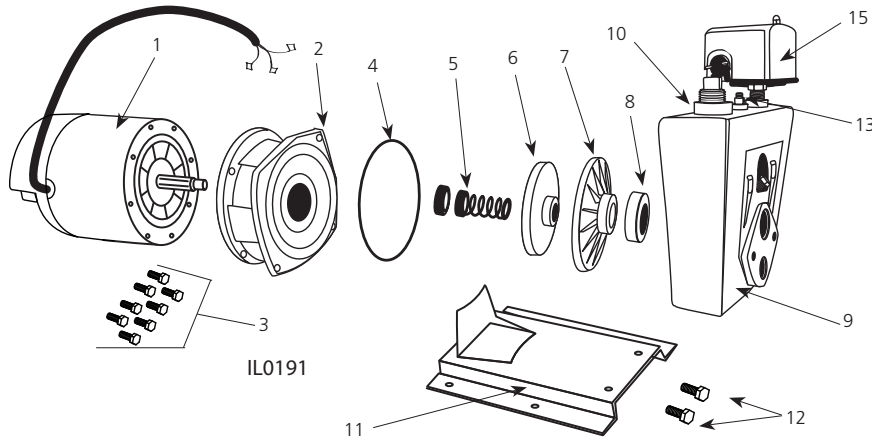

## CONVERTIBLE and SHALLOW WELL JET PUMP REPAIR PARTS "CPJ" and "CPJS" SERIES (For Pricing Refer To Repair Parts Price List)

SERVICE KIT FOR JET PUMPS	
MODEL NO	KIT CONTAINS
KF01 <sup>1</sup>	Impeller, Diffuser, Rotary Seal, Quadraseal, Diffuser Rubber
KF02 <sup>2</sup>	
KF03 <sup>3</sup>	
KF16 <sup>4</sup>	
KF04 <sup>5</sup>	Rotary Seal, Quadraseal (2), Diffuser Rubber

1. Applies to 1/3HP, CPJ Jet Pumps  
2. Applies to 1/2HP, CPJ & CPH Jet Pumps  
3. Applies to 3/4HP, CPJ & CPH Jet Pumps  
4. Applies to 1HP, CPJ & CPH Jet Pumps and VPH10  
5. Applies to all Horizontal Cast Iron Jet Pumps

**"CPJ" Convertible**  
3/4 to 1-1/2 HP

**"CPJS" Shallow Well**  
1/3 to 1/2 HP

**"CPJS" Shallow Well**  
3/4 to 1-1/2 HP

ITEM	HORSEPOWER	PART NO.	1/3	1/2	3/4	1	1-1/2
	MODEL NO.: "CPJ" Convertible "CPJS" Shallow Well		CPJ03	CPJ05 CPJ05B	CPJ07 CPJ07B	CPJ10 CPJ10B	CPJ15
	DESCRIPTION		CPJ03S CPJ03SB	CPJ05S CPJ05SB	CPJ07S CPJ07SB	CPJ10S CPJ10SB	CPJ15S
		QTY					
1	Motor, Nema J (Thd) Motor Cover w/Screws Screws, Cover Motor Lead Wire	021301R 021302	98J103 1 2 136135A	98J105 1 2 136135A	98J107 1 2 136135A	98J110 1 2 136135A	98J115 1 2 136136A
2	Mounting Ring	*	135314	135314	136137	136137	136137
3	Hex Hd. Cap Screws 3/8 x 3/4"		8	8	8	8	8
4	Ring, Square Cut	131100	132583	132583	132429	132429	132429
5	Seal, Rotary w/Spring		1	1	1	1	1
6	Impeller	132428	139348††	139349††	134137	134138	132417
7	Diffuser		132424	132424	132425‡	132425‡	132464
8	Rubber, Diffuser		1	1	1	1	1
9	Pump Body		132582	132582	132418	132418	132418
10	Plug, Priming	*	3/4" NPT	3/4" NPT	1" NPT	1" NPT	1" NPT
11	Base	132430A	1	1	1	1	1
12	Hex Hd. Cap Screws 3/8 x 1/2"	*	2	2	2	2	2
13	Control Valve "CPJ"		124330	124330	132446	132446	133383
14	Plug w/Gasket "CPJS"		128794	128794	-	-	-
15	Pressure Switch		132527	132527	132527	132527	132527
16	Shallow Well Ejector Package		SW03E-1626	SW05E-1630	SW07E-1432	SW10E-1334	SW15E-1238
†	Ejector Gasket Pkg. w/Bolts	132404	1	1	1	1	1
†	Ejector Gasket	130969	1	1	1	1	1