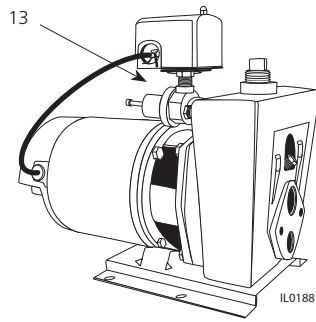

## CONVERTIBLE and SHALLOW WELL JET PUMP REPAIR PARTS "CPJ" and "CPJS" SERIES (For Pricing Refer To Repair Parts Price List)

SERVICE KIT FOR JET PUMPS	
MODEL NO	KIT CONTAINS
KF01 <sup>1</sup>	Impeller, Diffuser, Rotary Seal, Quadraseal, Diffuser Rubber
KF02 <sup>2</sup>	
KF03 <sup>3</sup>	
KF16 <sup>4</sup>	
KF04 <sup>5</sup>	Rotary Seal, Quadraseal (2), Diffuser Rubber

1. Applies to 1/3HP, CPJ Jet Pumps  
2. Applies to 1/2HP, CPJ & CPH Jet Pumps  
3. Applies to 3/4HP, CPJ & CPH Jet Pumps  
4. Applies to 1HP, CPJ & CPH Jet Pumps and VPH10  
5. Applies to all Horizontal Cast Iron Jet Pumps

**"CPJ" Convertible**  
3/4 to 1-1/2 HP

**"CPJS" Shallow Well**  
1/3 to 1/2 HP

**"CPJS" Shallow Well**  
3/4 to 1-1/2 HP

ITEM	HORSEPOWER	PART NO.	1/3	1/2	3/4	1	1-1/2
	MODEL NO.: "CPJ" Convertible "CPJS" Shallow Well		CPJ03	CPJ05 CPJ05B	CPJ07 CPJ07B	CPJ10 CPJ10B	CPJ15
	DESCRIPTION		CPJ03S CPJ03SB	CPJ05S CPJ05SB	CPJ07S CPJ07SB	CPJ10S CPJ10SB	CPJ15S
		QTY					
1	Motor, Nema J (Thd) Motor Cover w/Screws Screws, Cover Motor Lead Wire	021301R 021302	98J103 1 2 136135A	98J105 1 2 136135A	98J107 1 2 136135A	98J110 1 2 136135A	98J115 1 2 136136A
2	Mounting Ring	*	135314	135314	136137	136137	136137
3	Hex Hd. Cap Screws 3/8 x 3/4"		8	8	8	8	8
4	Ring, Square Cut	131100	132583	132583	132429	132429	132429
5	Seal, Rotary w/Spring		1	1	1	1	1
6	Impeller	132428	139348††	139349††	134137	134138	132417
7	Diffuser		132424	132424	132425‡	132425‡	132464
8	Rubber, Diffuser		1	1	1	1	1
9	Pump Body		132582	132582	132418	132418	132418
10	Plug, Priming	*	3/4" NPT	3/4" NPT	1" NPT	1" NPT	1" NPT
11	Base	132430A	1	1	1	1	1
12	Hex Hd. Cap Screws 3/8 x 1/2"	*	2	2	2	2	2
13	Control Valve "CPJ"		124330	124330	132446	132446	133383
14	Plug w/Gasket "CPJS"		128794	128794	-	-	-
15	Pressure Switch		132527	132527	132527	132527	132527
16	Shallow Well Ejector Package		SW03E-1626	SW05E-1630	SW07E-1432	SW10E-1334	SW15E-1238
†	Ejector Gasket Pkg. w/Bolts	132404	1	1	1	1	1
†	Ejector Gasket	130969	1	1	1	1	1