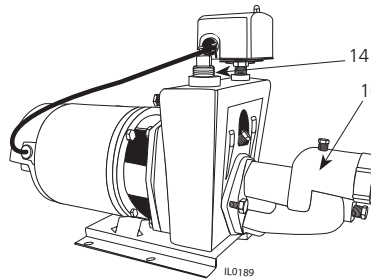

## CONVERTIBLE and SHALLOW WELL JET PUMP REPAIR PARTS "CPJ" and "CPJS" SERIES (For Pricing Refer To Repair Parts Price List)

SERVICE KIT FOR JET PUMPS	
MODEL NO	KIT CONTAINS
KF01 <sup>1</sup>	Impeller, Diffuser, Rotary Seal, Quadraseal, Diffuser Rubber
KF02 <sup>2</sup>	
KF03 <sup>3</sup>	
KF16 <sup>4</sup>	
KF04 <sup>5</sup>	Rotary Seal, Quadraseal (2), Diffuser Rubber

1. Applies to 1/3HP, CPJ Jet Pumps  
2. Applies to 1/2HP, CPJ & CPH Jet Pumps  
3. Applies to 3/4HP, CPJ & CPH Jet Pumps  
4. Applies to 1HP, CPJ & CPH Jet Pumps and VPH10  
5. Applies to all Horizontal Cast Iron Jet Pumps

**"CPJ" Convertible**  
3/4 to 1-1/2 HP

**"CPJS" Shallow Well**  
1/3 to 1/2 HP

**"CPJS" Shallow Well**  
3/4 to 1-1/2 HP

ITEM	HORSEPOWER	PART NO.	1/3	1/2	3/4	1	1-1/2
	MODEL NO.: "CPJ" Convertible "CPJS" Shallow Well		CPJ03	CPJ05 CPJ05B	CPJ07 CPJ07B	CPJ10 CPJ10B	CPJ15
	DESCRIPTION		CPJ03S CPJ03SB	CPJ05S CPJ05SB	CPJ07S CPJ07SB	CPJ10S CPJ10SB	CPJ15S
		QTY					
1	Motor, Nema J (Thd) Motor Cover w/Screws Screws, Cover Motor Lead Wire	021301R 021302	98J103 1 2 136135A	98J105 1 2 136135A	98J107 1 2 136135A	98J110 1 2 136135A	98J115 1 2 136136A
2	Mounting Ring	*	135314	135314	136137	136137	136137
3	Hex Hd. Cap Screws 3/8 x 3/4"		8	8	8	8	8
4	Ring, Square Cut	131100	132583	132583	132429	132429	132429
5	Seal, Rotary w/Spring		1	1	1	1	1
6	Impeller	132428	139348††	139349††	134137	134138	132417
7	Diffuser		132424	132424	132425‡	132425‡	132464
8	Rubber, Diffuser		1	1	1	1	1
9	Pump Body		132582	132582	132418	132418	132418
10	Plug, Priming	*	3/4" NPT	3/4" NPT	1" NPT	1" NPT	1" NPT
11	Base	132430A	1	1	1	1	1
12	Hex Hd. Cap Screws 3/8 x 1/2"	*	2	2	2	2	2
13	Control Valve "CPJ"		124330	124330	132446	132446	133383
14	Plug w/Gasket "CPJS"		128794	128794	-	-	-
15	Pressure Switch		132527	132527	132527	132527	132527
16	Shallow Well Ejector Package		SW03E-1626	SW05E-1630	SW07E-1432	SW10E-1334	SW15E-1238
†	Ejector Gasket Pkg. w/Bolts	132404	1	1	1	1	1
†	Ejector Gasket	130969	1	1	1	1	1