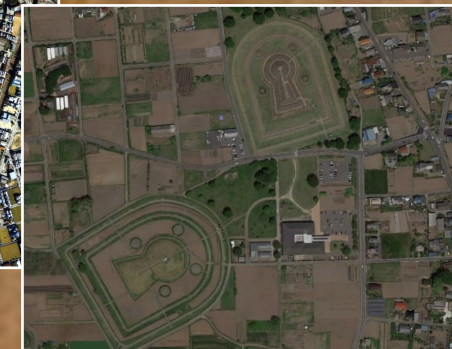

EXCLAMAMTION POINT PYRAMID

ANOMOLOUS MARTIAN MOTIF KEY-HOLE PATTERN

SACRED GEMATRIA

Φ PHI RATIO

MARS

JAPAN, EARTH

Google Earth

ESA / DLR / FU Berlin (G.Neukum)

© Composition & Some Graphics by
LUIS B. VEGA
vegapest@hotmail.com
www.PostScripts.org
FOR ILLUSTRATION PURPOSES ONLY

Main Sources
Earth.Google.com
ESA.com - G. Neukum
Mars.Google.com
Wikipedia.com

6°04'36.01" N 92°04'33.21" E elev -11364 ft eye alt 9364 ft