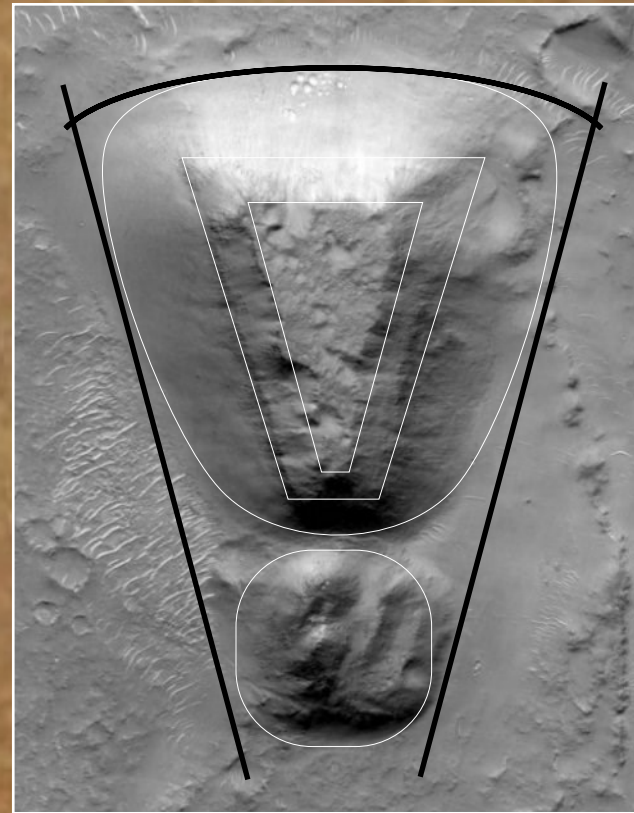

EXCLAMAMTION POINT PYRAMID

ANOMOLOUS MARTIAN MOTIF KEY-HOLE PATTERN

SACRED GEMATRIA

Φ PHI RATIO

MARS

JAPAN, EARTH

Google Earth

ESA / DLR / FU Berlin (G.Neukum)

© Composition & Some Graphics by
LUIS B. VEGA
vegapest@hotmail.com
www.PostScripts.org
FOR ILLUSTRATION PURPOSES ONLY

Main Sources
Earth.Google.com
ESA.com - G. Neukum
Mars.Google.com
Wikipedia.com

6°04'36.01" N 92°04'33.21" E elev -11364 ft eye alt 9364 ft