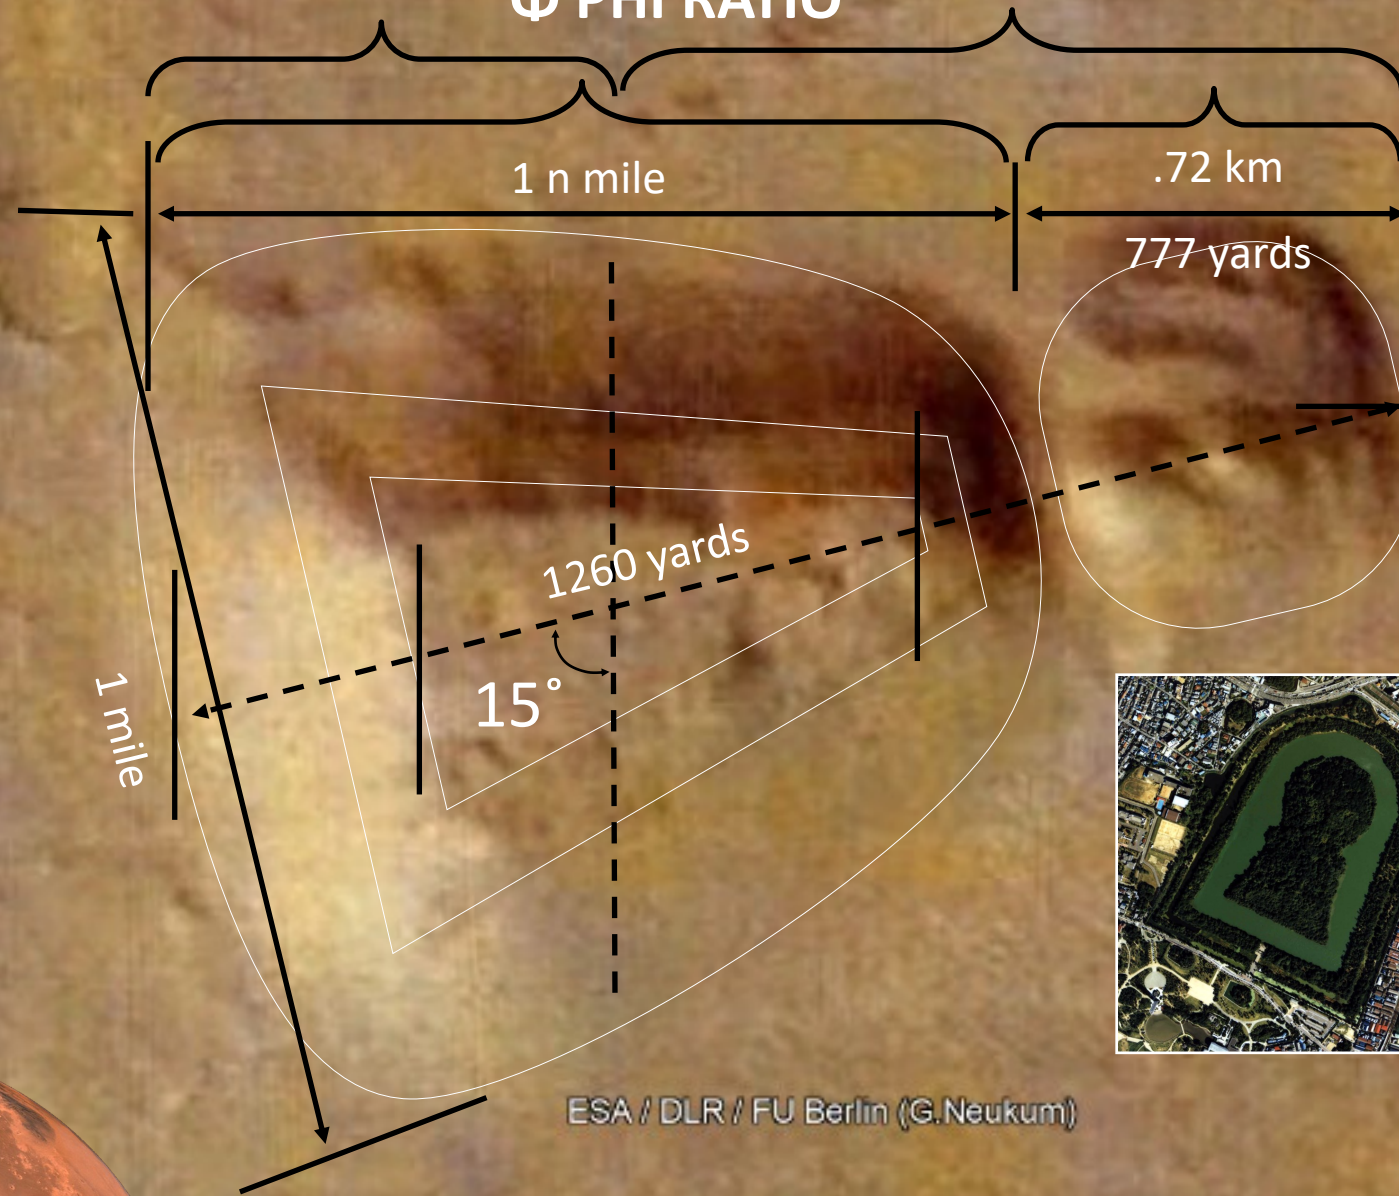

EXCLAMAMTION POINT PYRAMID

ANOMOLOUS MARTIAN MOTIF KEY-HOLE PATTERN

SACRED GEMATRIA

Φ PHI RATIO

MARS

JAPAN, EARTH

Google Earth

ESA / DLR / FU Berlin (G.Neukum)

© Composition & Some Graphics by
LUIS B. VEGA
vegapest@hotmail.com
www.PostScripts.org
FOR ILLUSTRATION PURPOSES ONLY

Main Sources
Earth.Google.com
ESA.com - G. Neukum
Mars.Google.com
Wikipedia.com

6°04'36.01" N 92°04'33.21" E elev -11364 ft eye alt 9364 ft