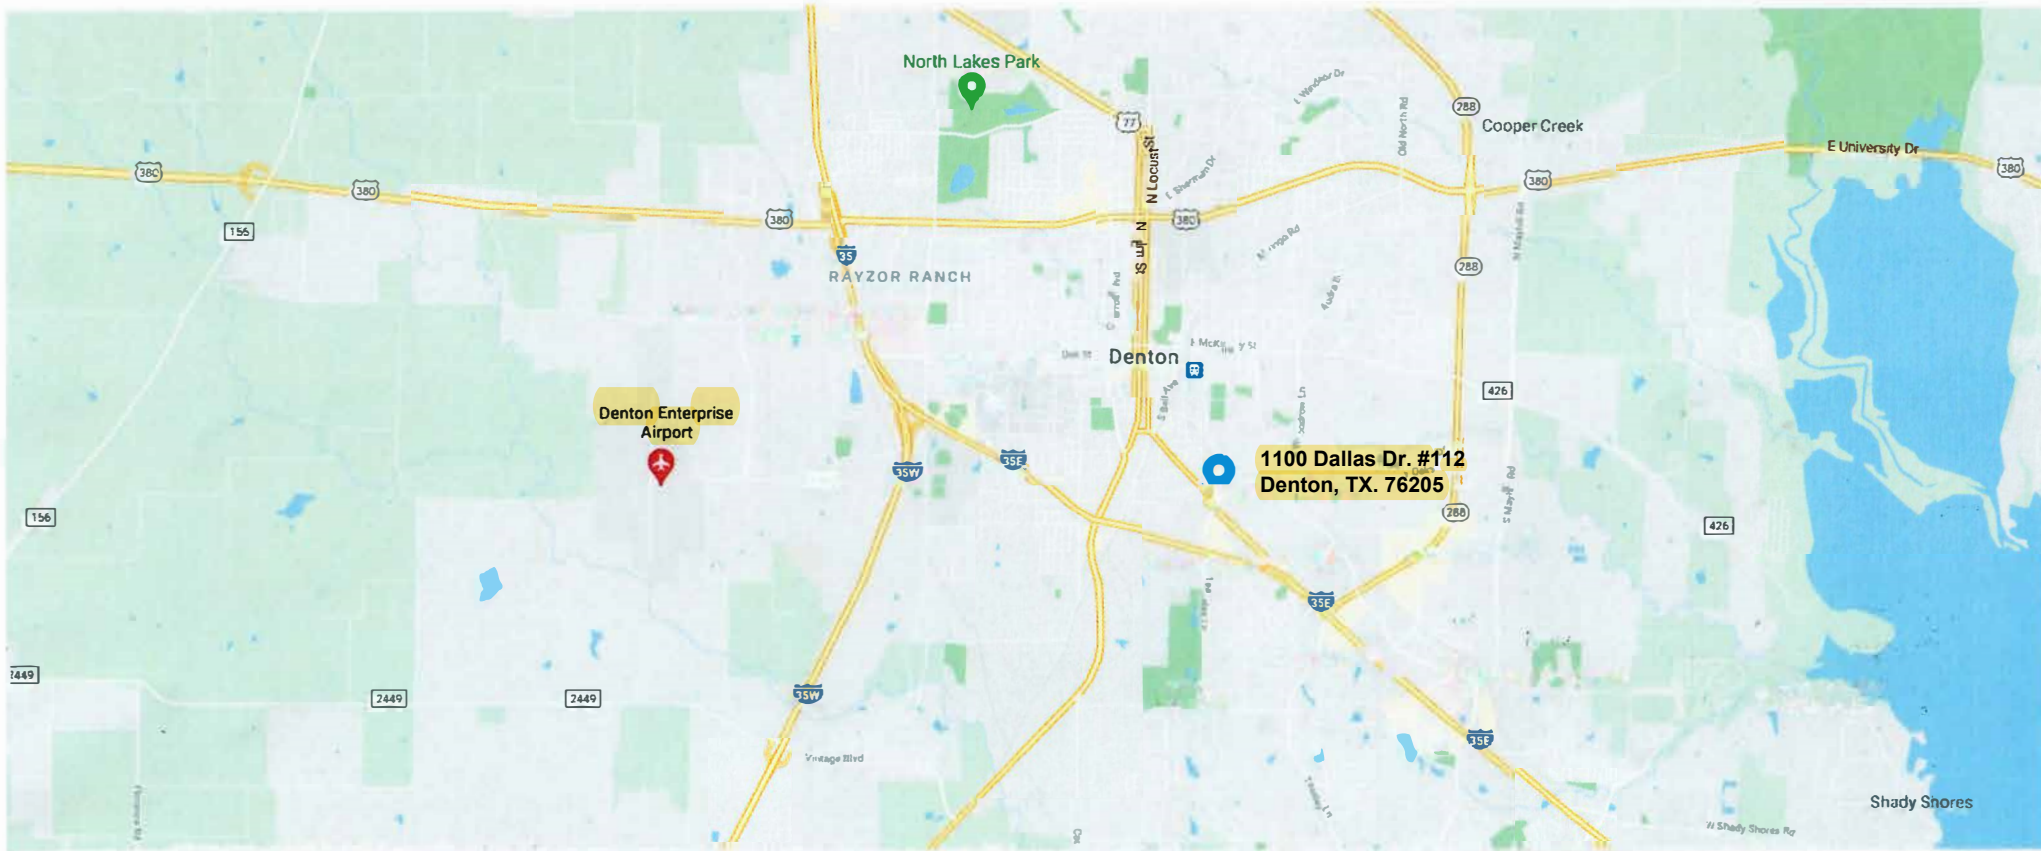

Google Maps airport

Denton Enterprise Airport
Airport · 5000 Airport Rd
(940) 349-7736