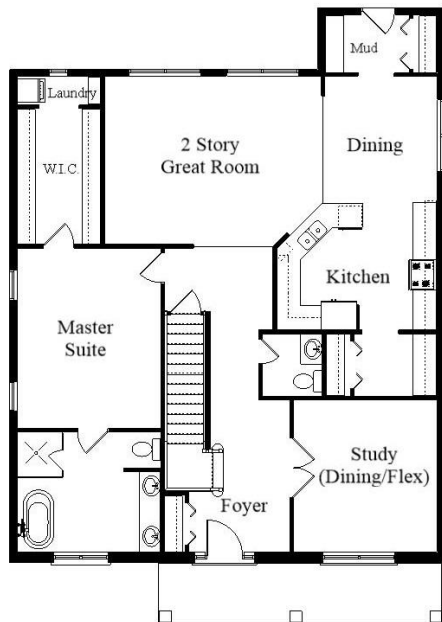

Your Land Your Style Your Home Your Way

Design + Build = Your Best Value

In Town 5031
2360 Sq.Ft.

The **Kraus** Company
DESIGN BUILD

248-972-5549

Copyright © 2019 Kraus Design Build
All Rights Reserved

Setting the New Standard Since 1987