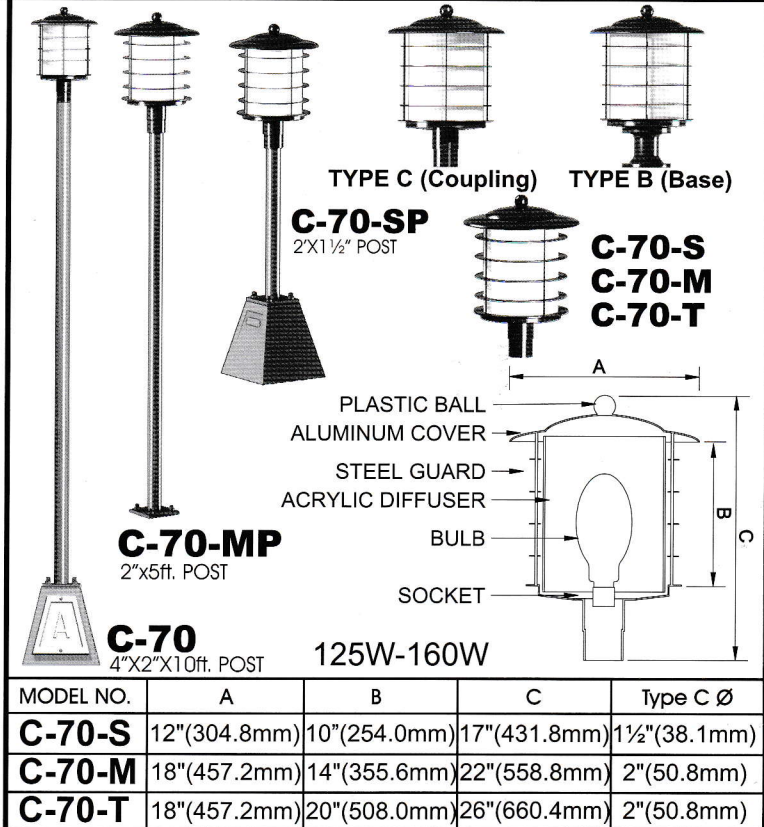

AMCO AMCRYLIC LAMP

AMCO AMCRYLIC DIAMOND LAMP