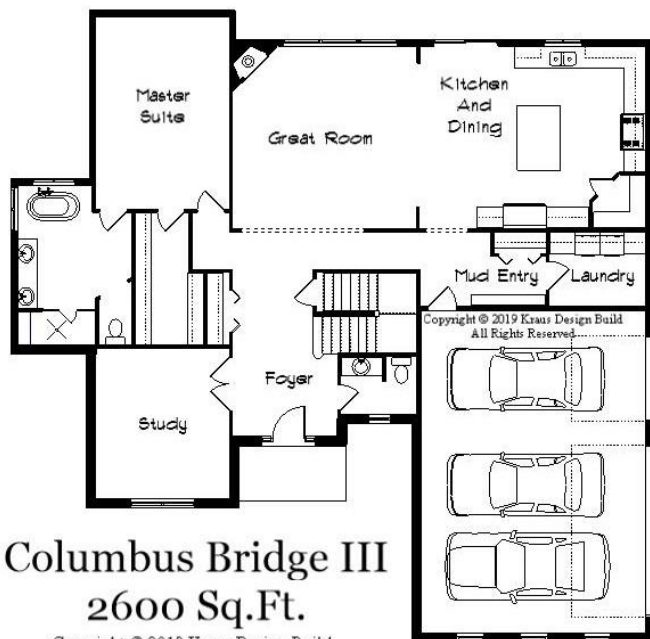

Your Land Your Style Your Home Your Way Design + Build = Your Best Value

Columbus Bridge III
2600 Sq.Ft.

Copyright © 2019 Kraus Design Build
All Rights Reserved

248-972-5549

Setting the New Standard Since 1987