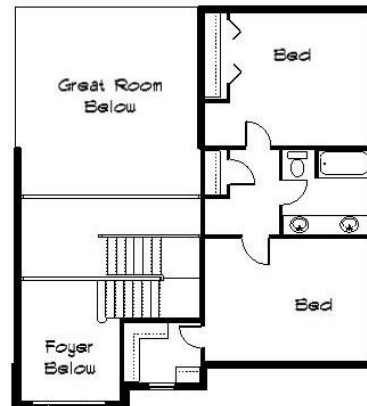

Your Land Your Style Your Home Your Way Design + Build = Your Best Value

Columbus Bridge III
2600 Sq.Ft.

Copyright © 2019 Kraus Design Build
All Rights Reserved

248-972-5549

Setting the New Standard Since 1987