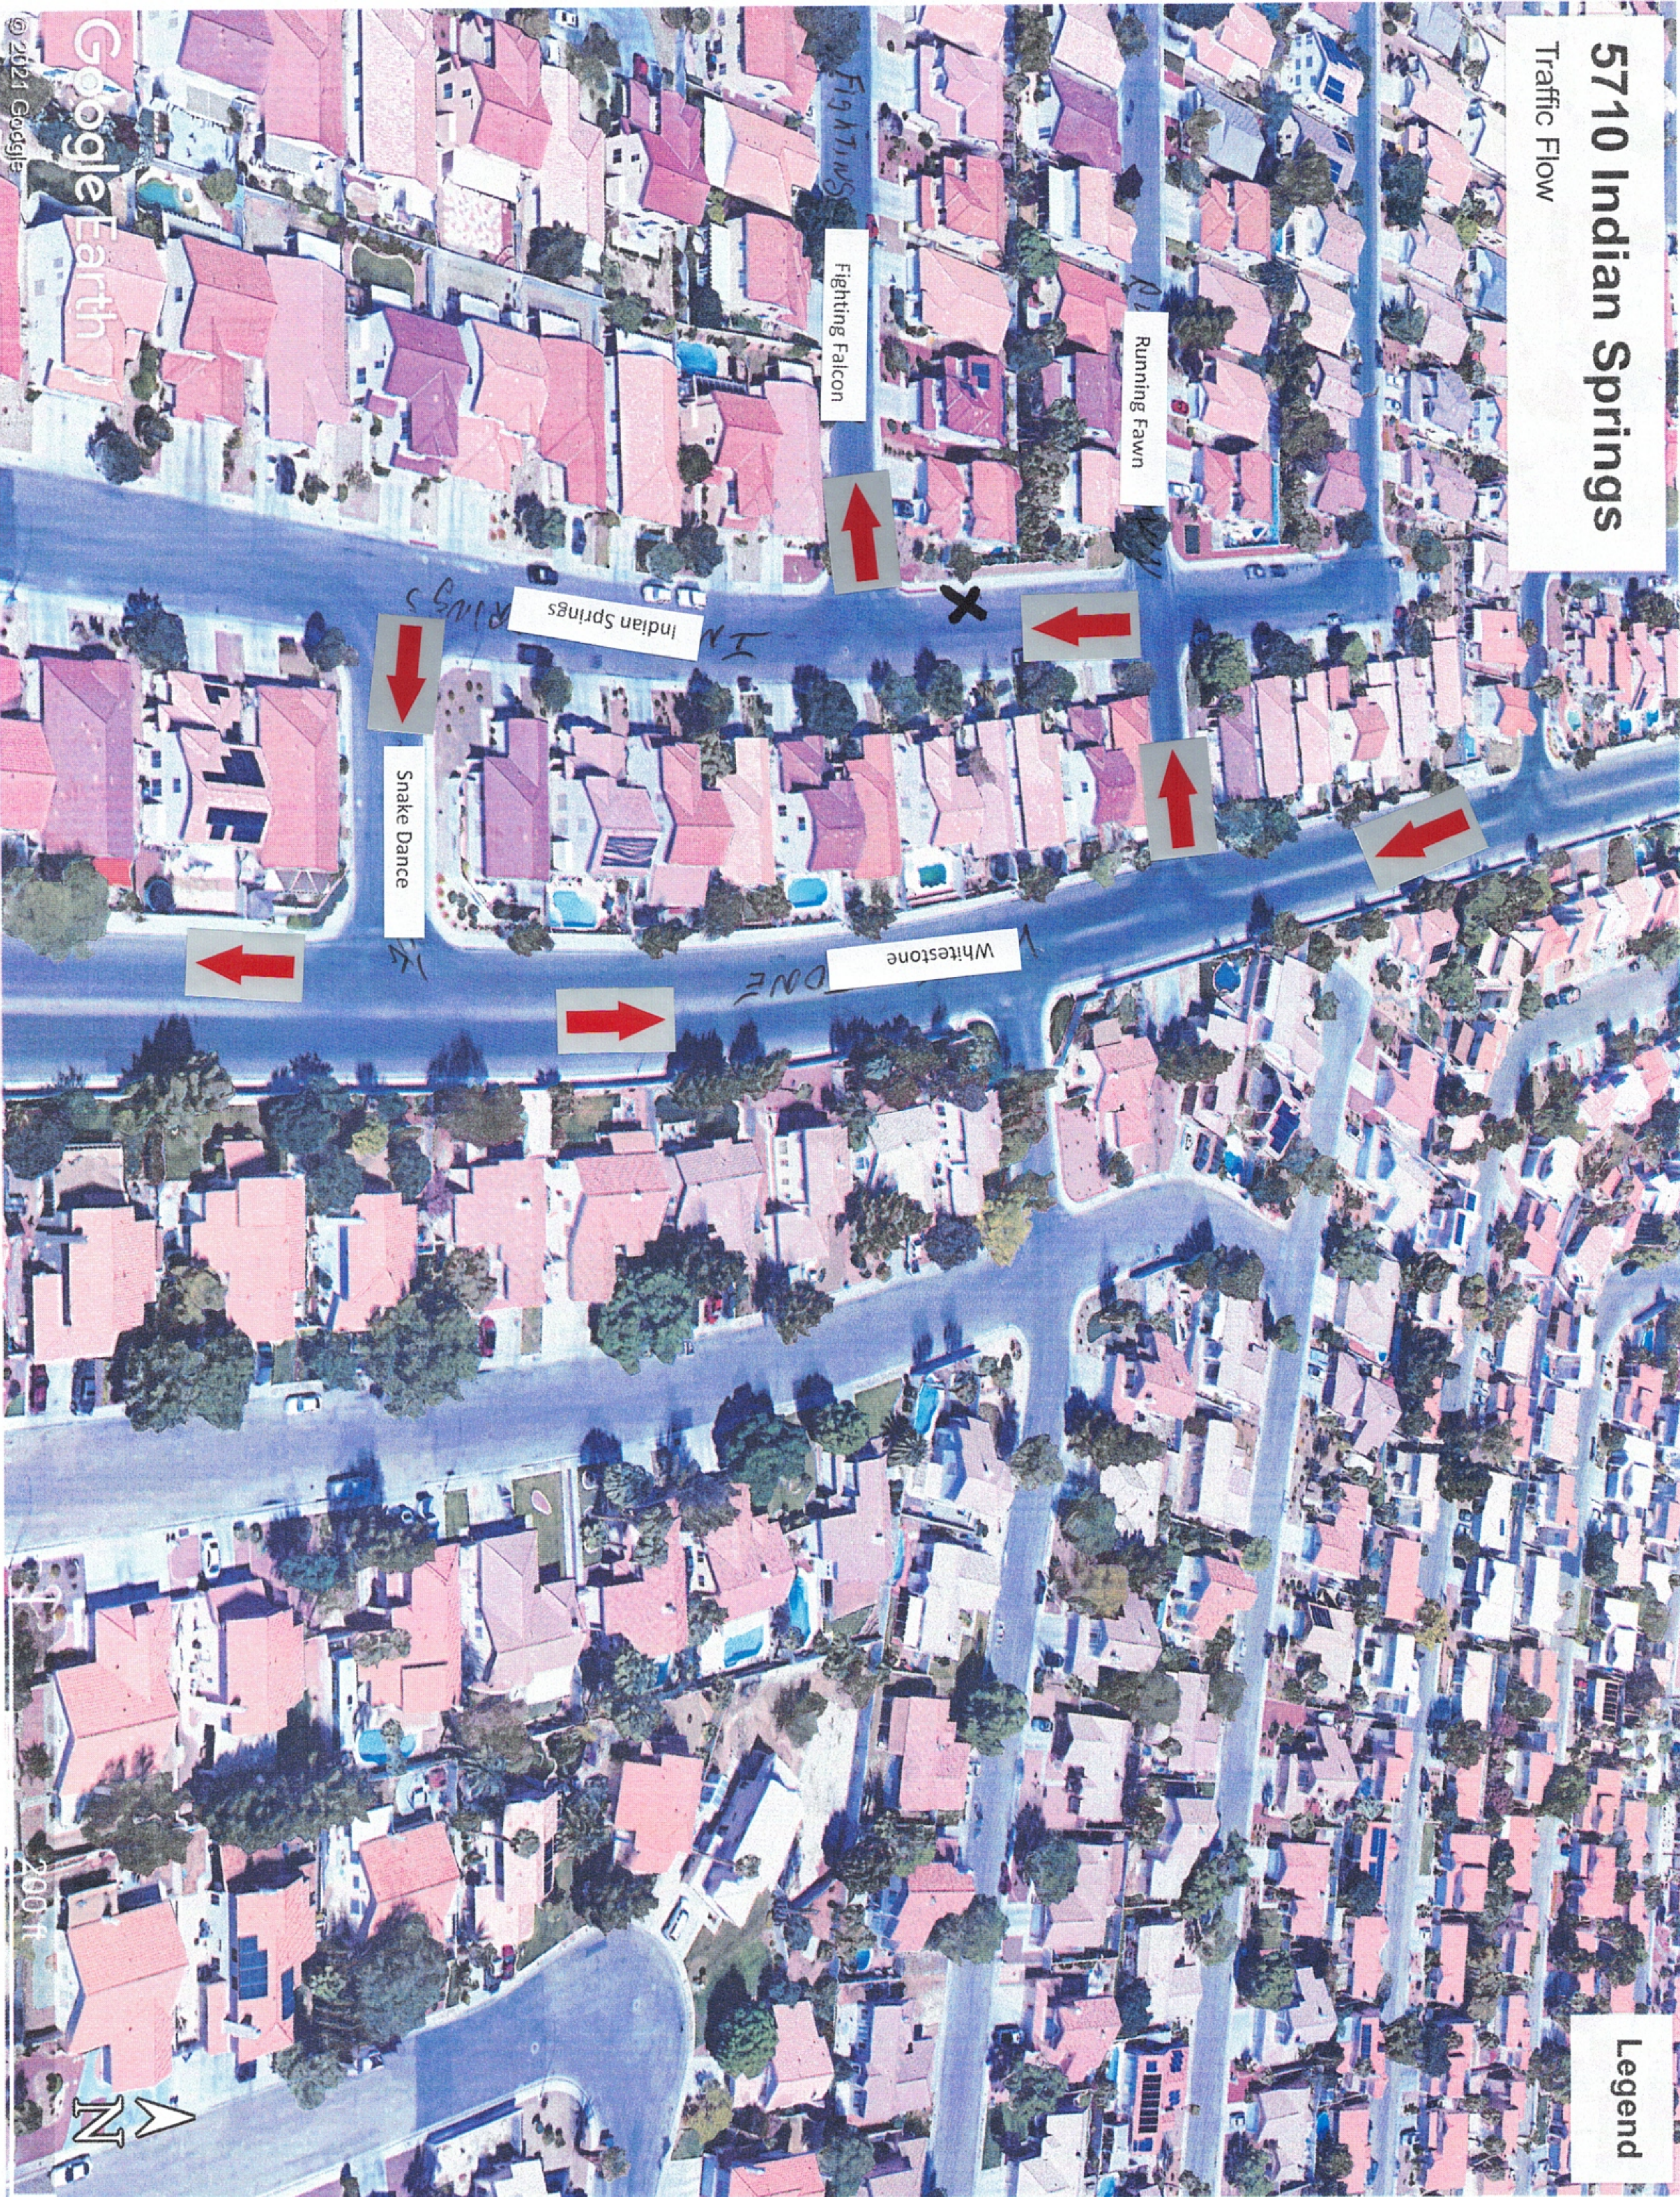

The truck will be located near the Community Park. Please see below map with the location of the truck. The event will be held June 12th from 10am—12pm. If participating, please be advised of the 'Do Not Place in Container' below and follow the directions to access the truck. We hope to see you there!

5710 Indian Springs

Traffic Flow

Legend

1842 Indian Rock

Traffic Flow

Legend

Dawn View

Star Shadow

Night Shadow

Indian Rock

Evening View

Google Earth

© 2021 Google

300

Snow Cactus & Stable Glen

Traffis flow

Legend

Google Earth

© 2021 Google

400 ft