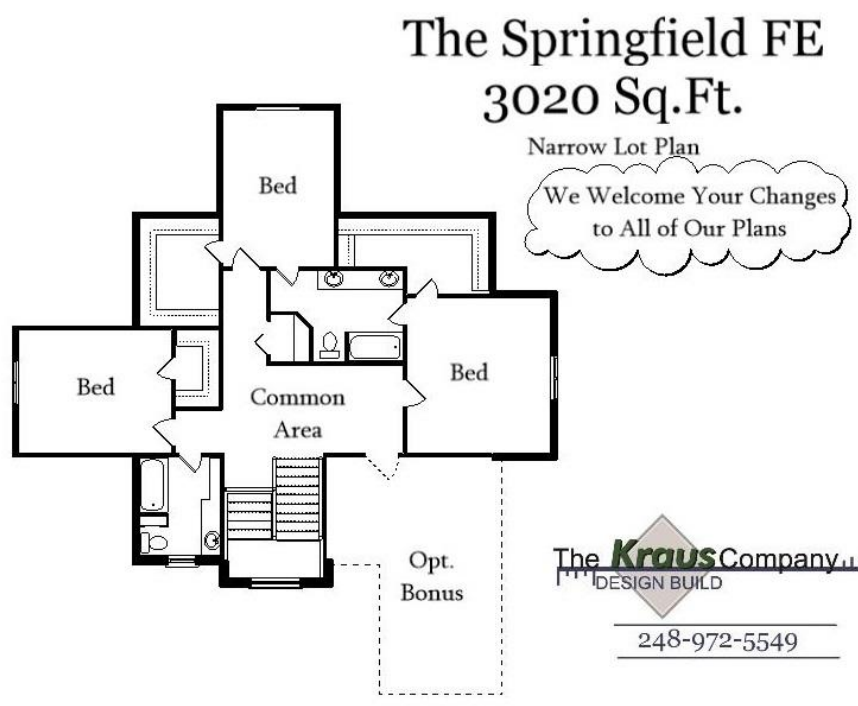

Your Land Your Style Your Home Your Way  
Design + Build = Your Best Value

The Springfield FE  
3020 Sq.Ft.

Narrow Lot Plan

We Welcome Your Changes  
to All of Our Plans

The **Kraus** Company  
DESIGN BUILD

248-972-5549

Setting the New Standard Since 1987