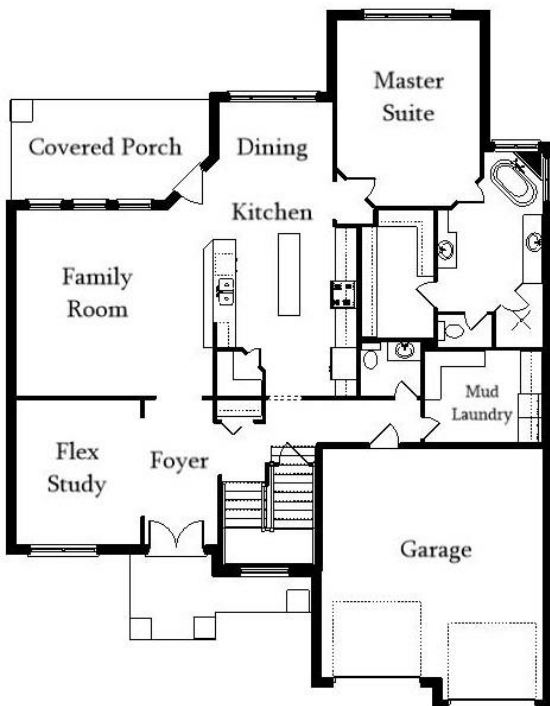

Your Land Your Style Your Home Your Way  
Design + Build = Your Best Value

The Springfield FE  
3020 Sq.Ft.

Narrow Lot Plan

We Welcome Your Changes  
to All of Our Plans

The **Kraus** Company  
DESIGN BUILD