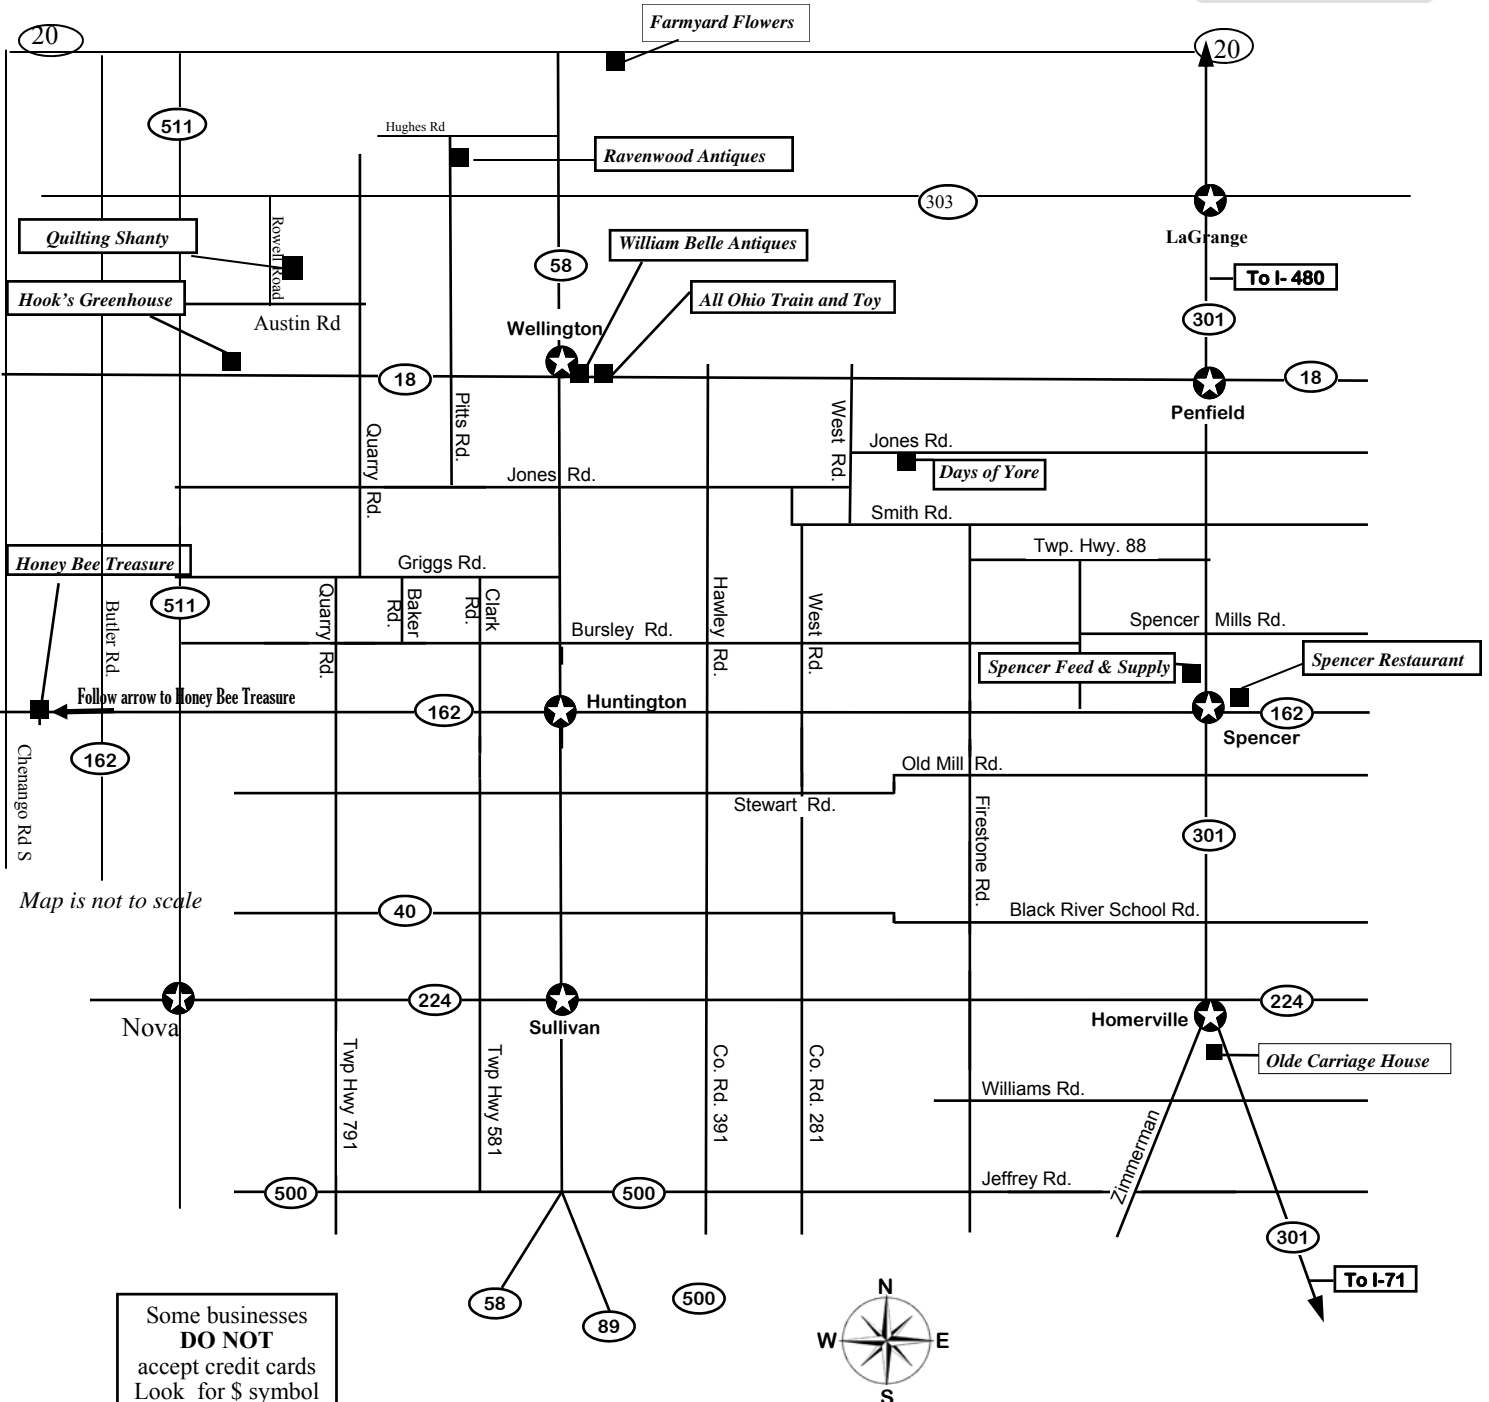

## A DRIVE YOURSELF ADVENTURE

Choose where you would like to start the tour.

Follow the map to enjoy all stops.

## Second Weekend

April 24

Friday • 10 am to 5 pm

April 25

Saturday • 10 am to 5 pm

April 26

Sunday • 12 pm to 5 pm

*The store hours given on this flyer are valid on tour dates only. Please call ahead if you plan to visit at another time.*

# Look for the Tour Flag

[www.countrytourgroup.com](http://www.countrytourgroup.com)

Map is not to scale

Map is not to scale

Some businesses **DO NOT** accept credit cards  
Look for \$ symbol