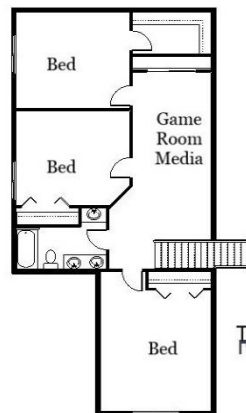

Your Land Your Style Your Home Your Way

Design + Build = Your Best Value

Rock Canyon  
3850 Sq.Ft.

Copyright © 2020 Kraus Design Build  
All Rights Reserved

The **Kraus** Company  
DESIGN BUILD

248-972-5549